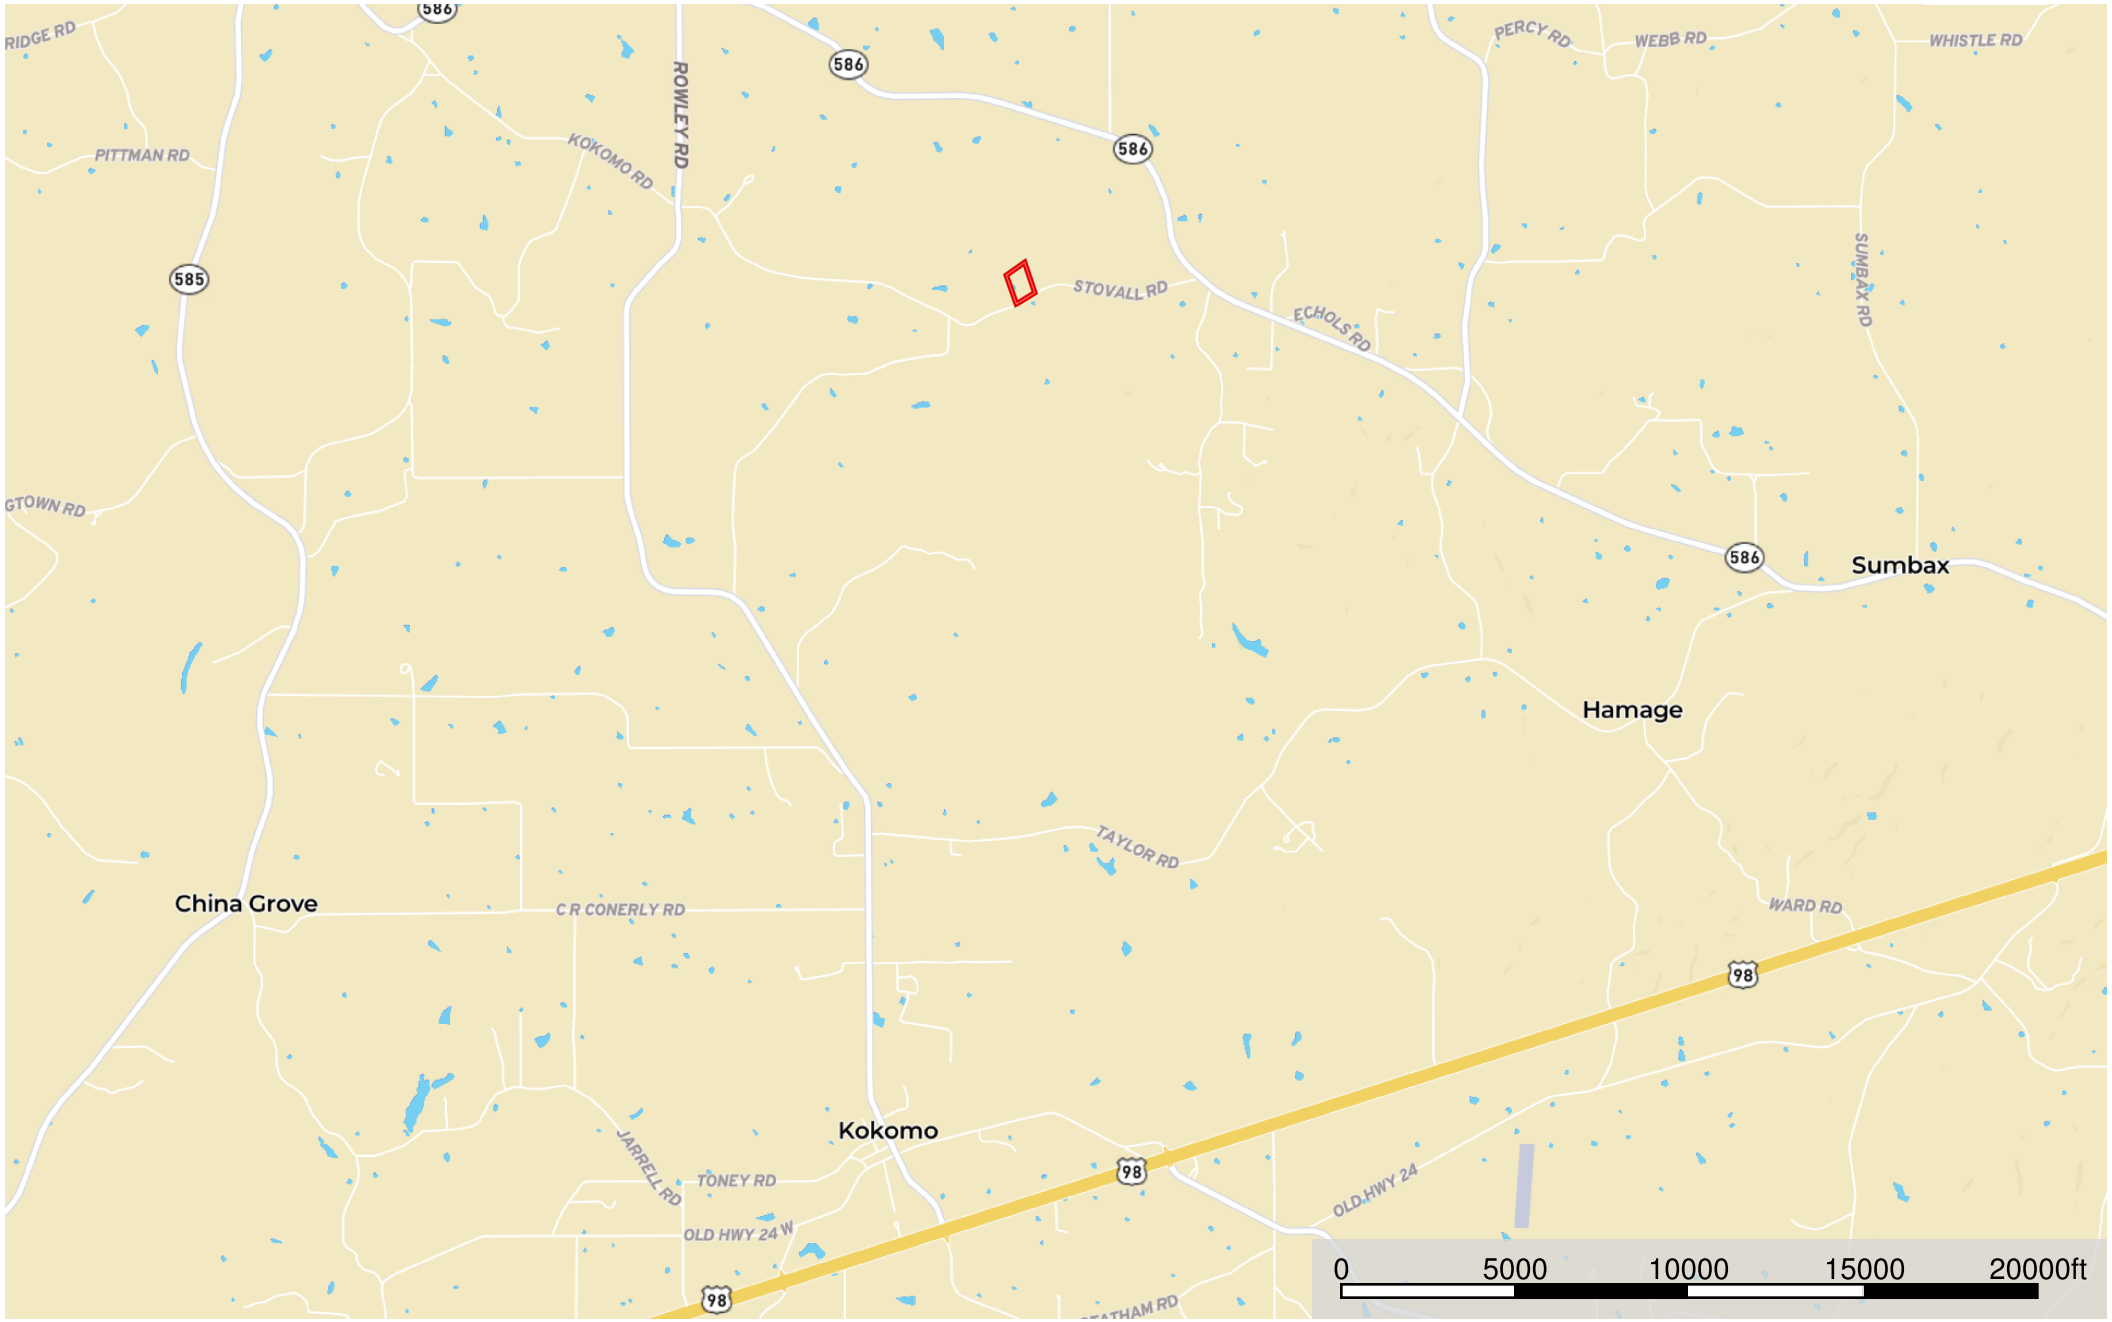

# 369 Stovall Road

Marion County, Mississippi, 9.224 AC +/-

 Boundary