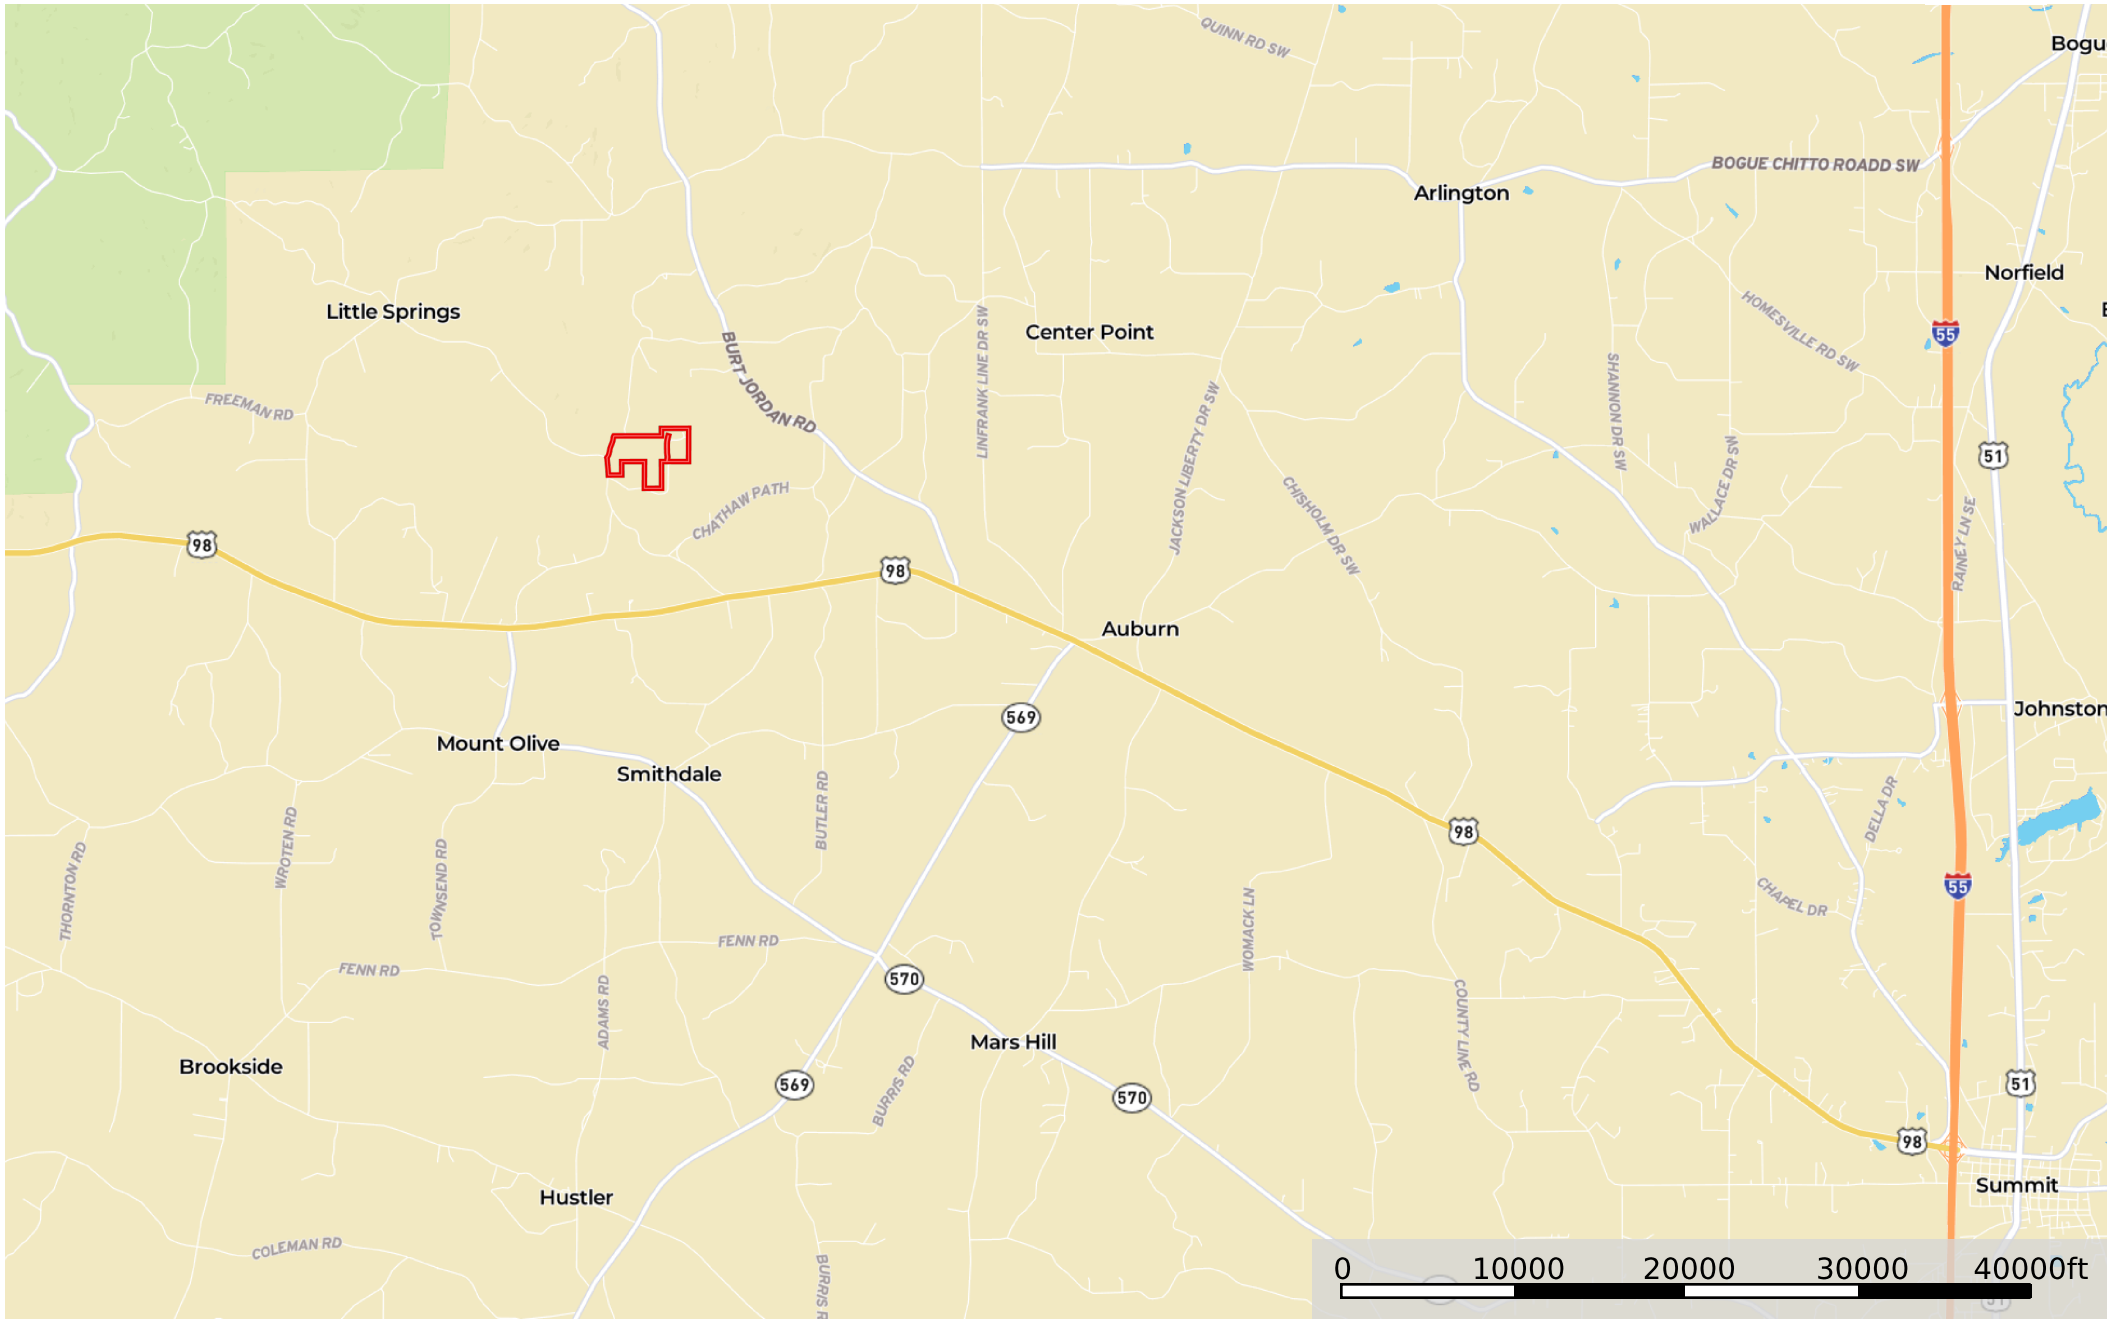

# 165 Acres Little Springs Road

Mississippi, AC +/-

 Boundary