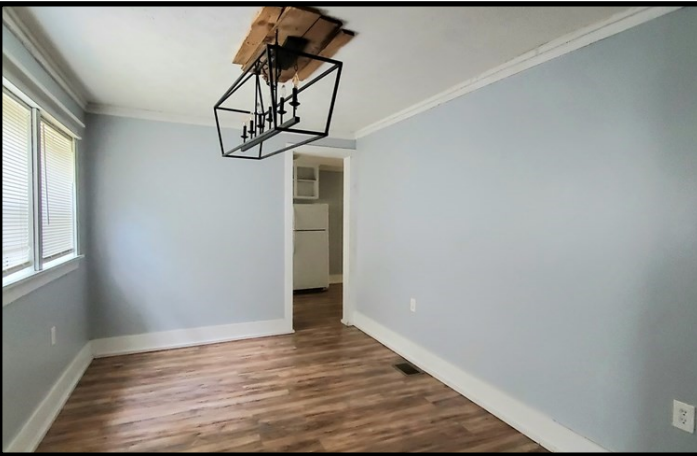

2011-2020
BEST
BROKERAGES

Call me today!

TRINITY WEBB, REALTOR®
Trinity@TomSmithHomes.com
601.990.5070 office | 769.218.7860 cell