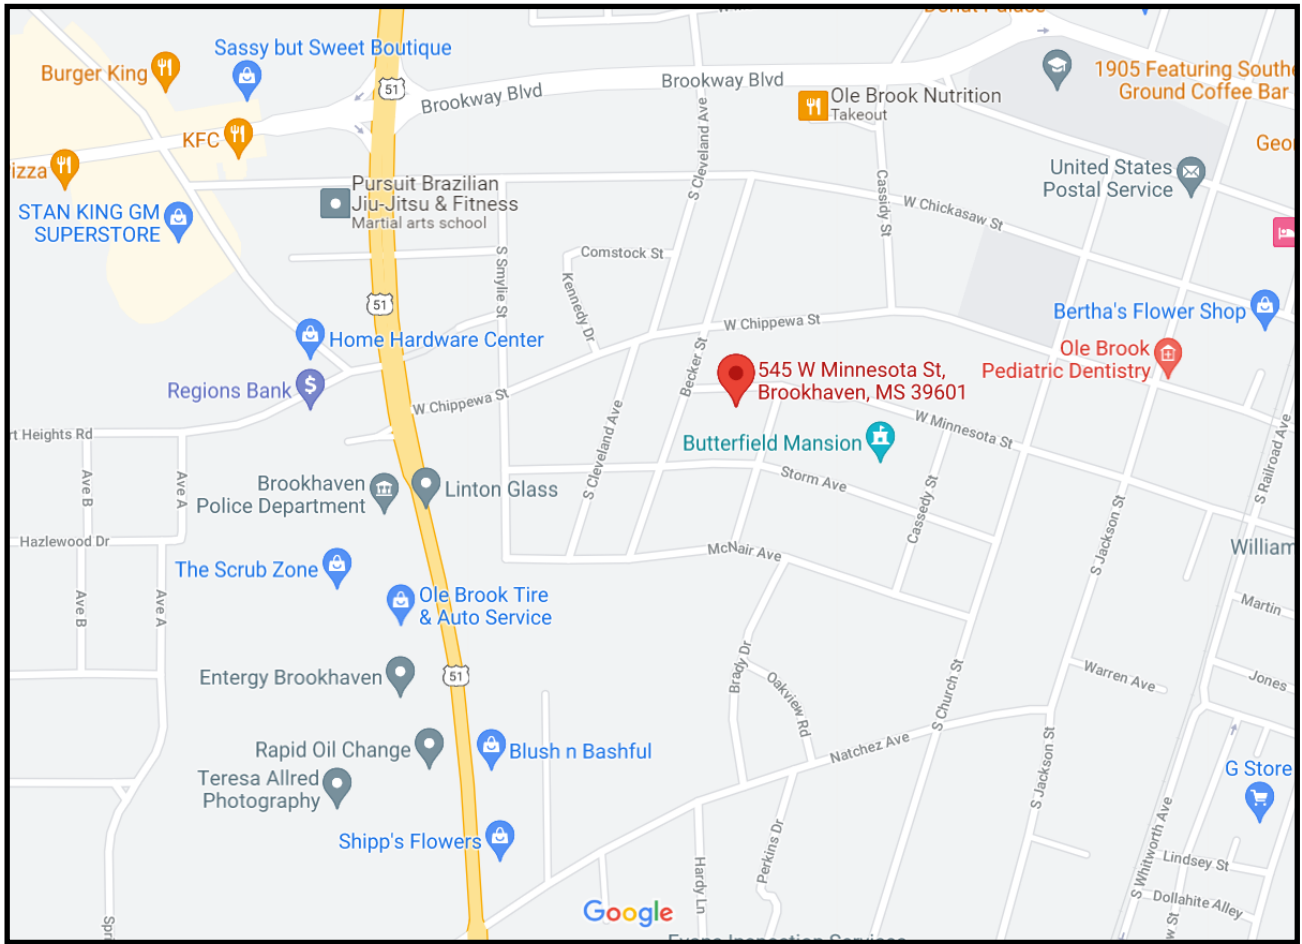

Renovated Home on 0.37+/- Acres
Lincoln County, MS

\$165,000

545 W Minnesota St.
Brookhaven, MS 39601

545 W Minnesota St Brookhaven, MS 39601

Come take a look at this farm style home situated on a .37+/- acre lot, in the heart of Brookhaven, MS! The renovated home offers 1,823+/- square foot, four bedrooms, three baths, new shutters and columns out front! The rooms in this Lincoln County home are spacious, with room to grow! You are sure to enjoy the summer months on the deck out back! Also in the back is a storage building for your lawn equipment. The home is in a great location with road frontage on W Minnesota Street, convenient to all the amenities Brookhaven has to offer. Call Trinity today to schedule a viewing!

Directions from Brookway Boulevard in Brookhaven, MS: Turn right onto US-51 S. Travel 0.3 miles and turn left onto W Chippewa St. Travel 0.3 miles and turn right onto Becker Street. Travel 299 feet and turn left onto W Minnesota Street. The home will be on the right in 270 feet.

Directional Map

545 W Minnesota Street Brookhaven, MS 39601

Directions from Brookway Boulevard in Brookhaven, MS: Turn right onto US-51 S. Travel 0.3 miles and turn left onto W Chippewa St. Travel 0.3 miles and turn right onto Becker Street. Travel 299 feet and turn left onto W Minnesota Street. The home will be on the right in 270 feet.