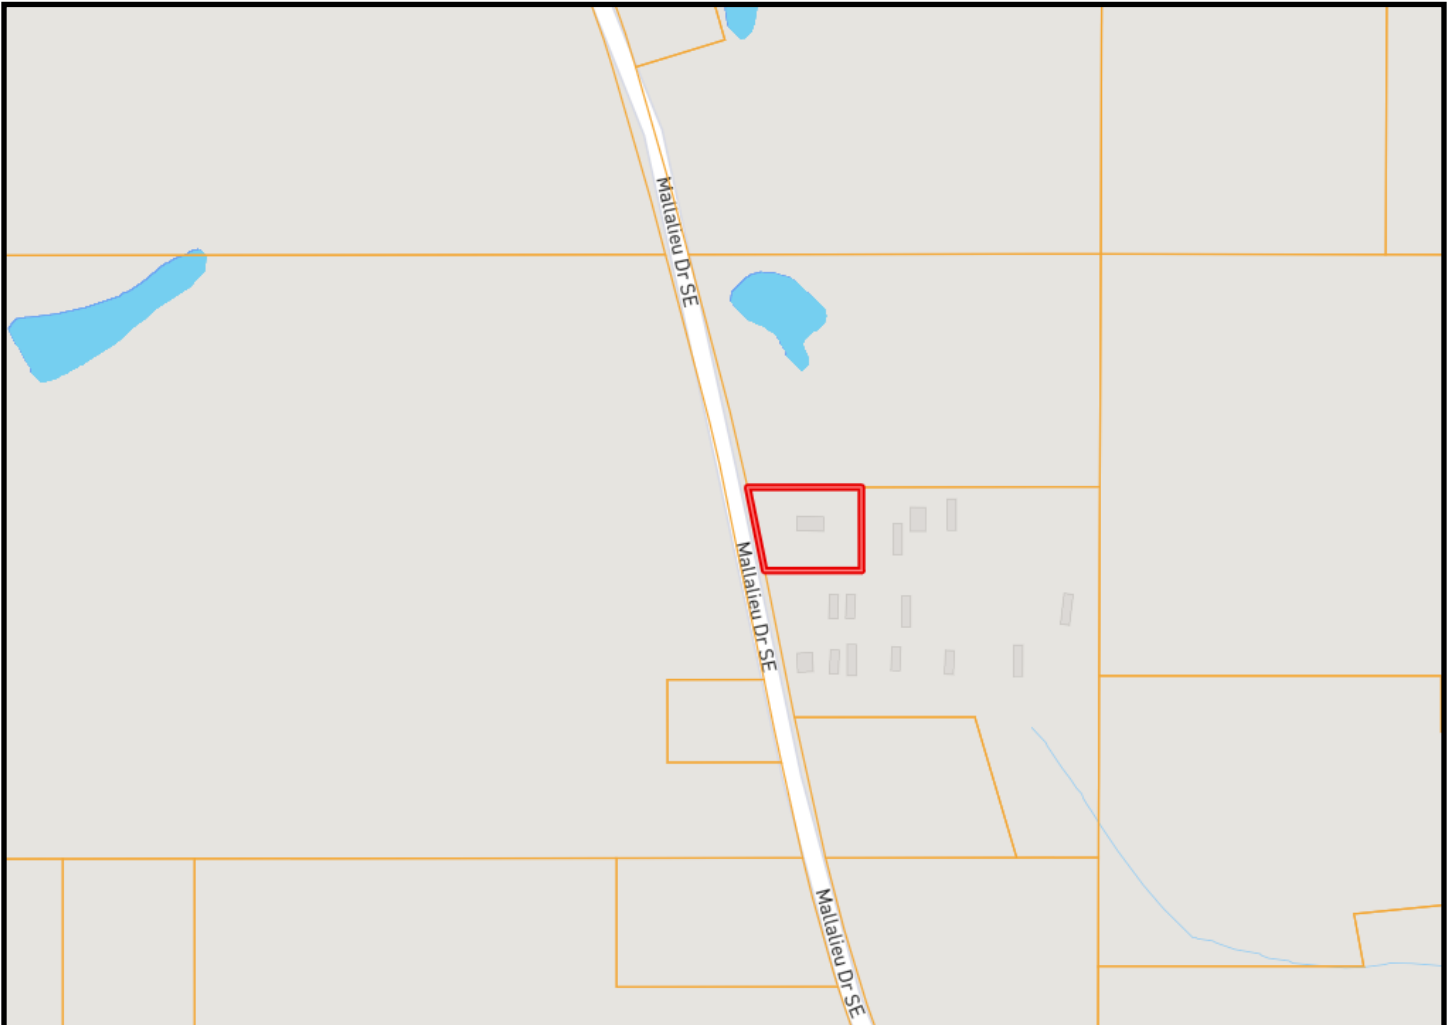

Ownership Map