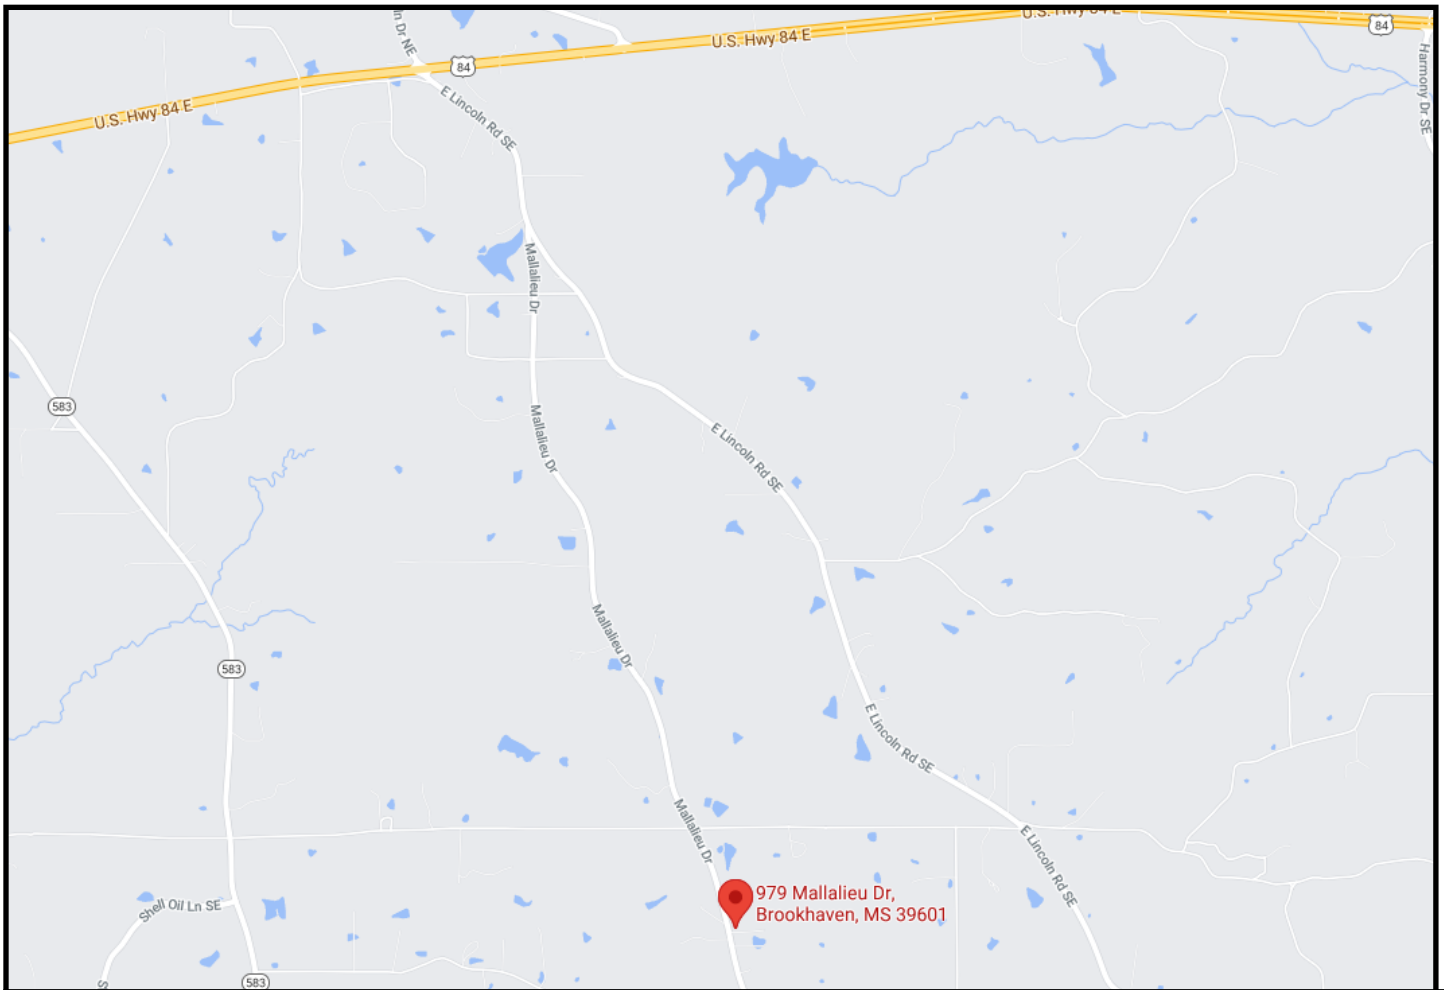

Directional Map

979 Mallalieu Drive Se Brookhaven, MS 39601

Directions from Hwy 84 E in Brookhaven, MS: Turn right onto East Lincoln road. Travel 0.8 miles. At the Y, veer right onto Mallalieu Drive. The home will be on the left in 2.8 miles.