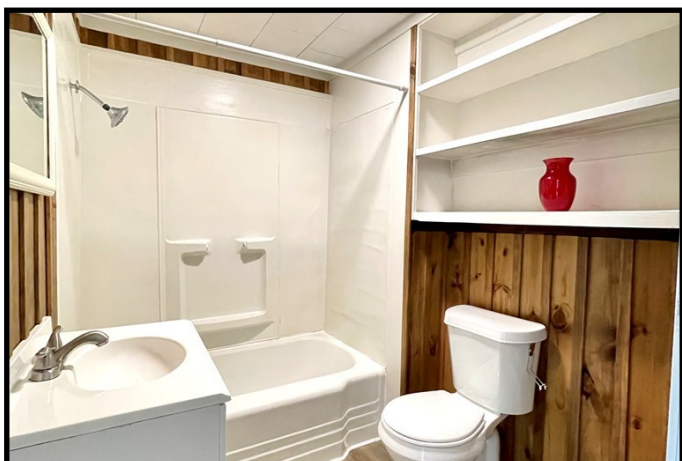

2011-2020
BEST
BROKERAGES

Call me today!

SABRINA WOLFE, REALTOR®
Sabrina@TomSmithHomes.com
601.990.5070 office | 601.754.3763 cell