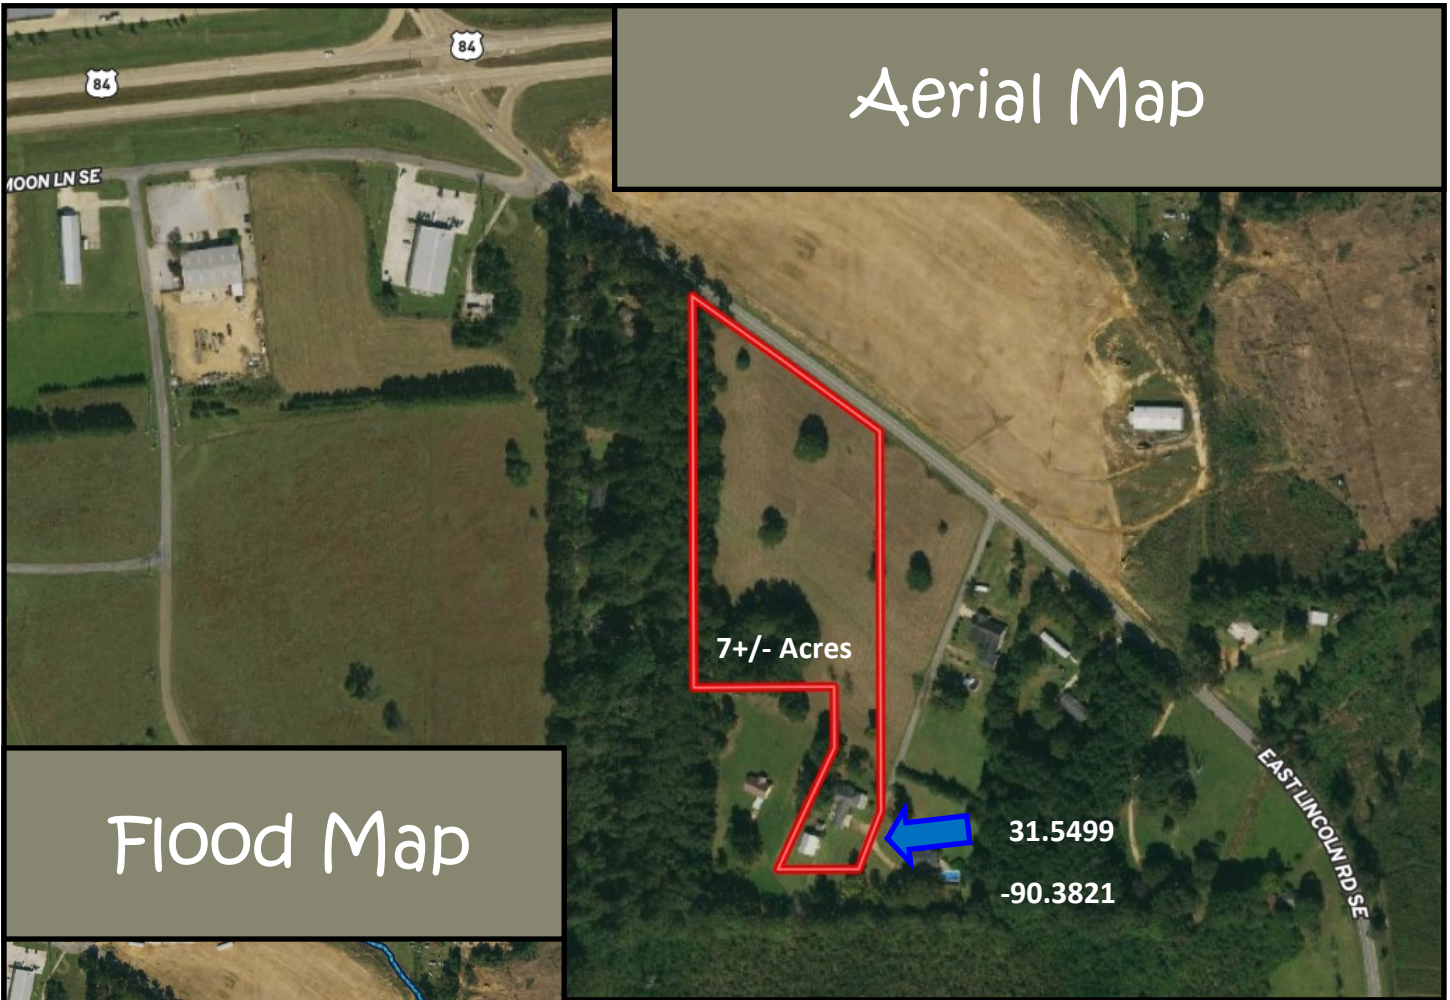

Aerial Map

Flood Map