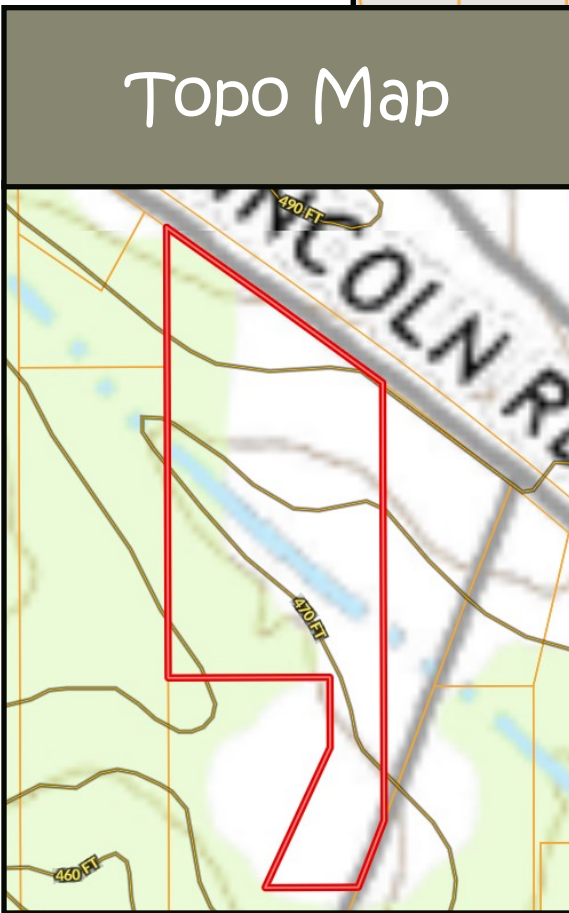

Topo Map

2011-2020
BEST
BROKERAGES

call me today!

SABRINA WOLFF, REALTOR®
Sabrina@TomSmithHomes.com
601.990.5070 office | 601.754.3763 cell