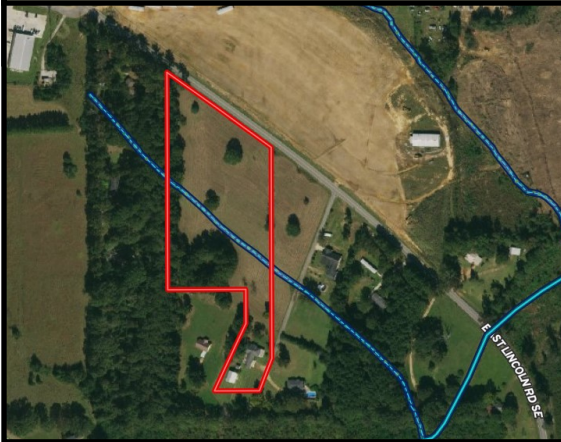

Well Kept Home on 7+/- Acres Lincoln County, MS

1554 Holly Trail Brookhaven, MS 39601

Looking for a home with room to spread out? Take advantage of this 7+/- acre Lincoln County property featuring a three bedroom, three bath home just minutes from Brookhaven, MS. The kitchen is nice and open with a dining area, walk-in pantry and oversized laundry room. The storage space is PLENTIFUL! The home offers Hardie Board siding and brick, a brand new roof, a large workshop on a slab with roll up doors, a storage room off the attached carport, a front porch, side patio and wood deck in the back. This property is in Brookhaven School District and has road frontage on Holly Trail and East Lincoln Road SE. This well-kept home is a must see! This home is being sold as is, where is; call Sabrina to view today!

SABRINA WOLFE, REALTOR®
Sabrina@TomSmithHomes.com
601.990.5070 office | 601.754.3763 cell

TomSmithLandandHomes.com

Information is believed to be accurate but not guaranteed.

Aerial Map

Flood Map

call me today!