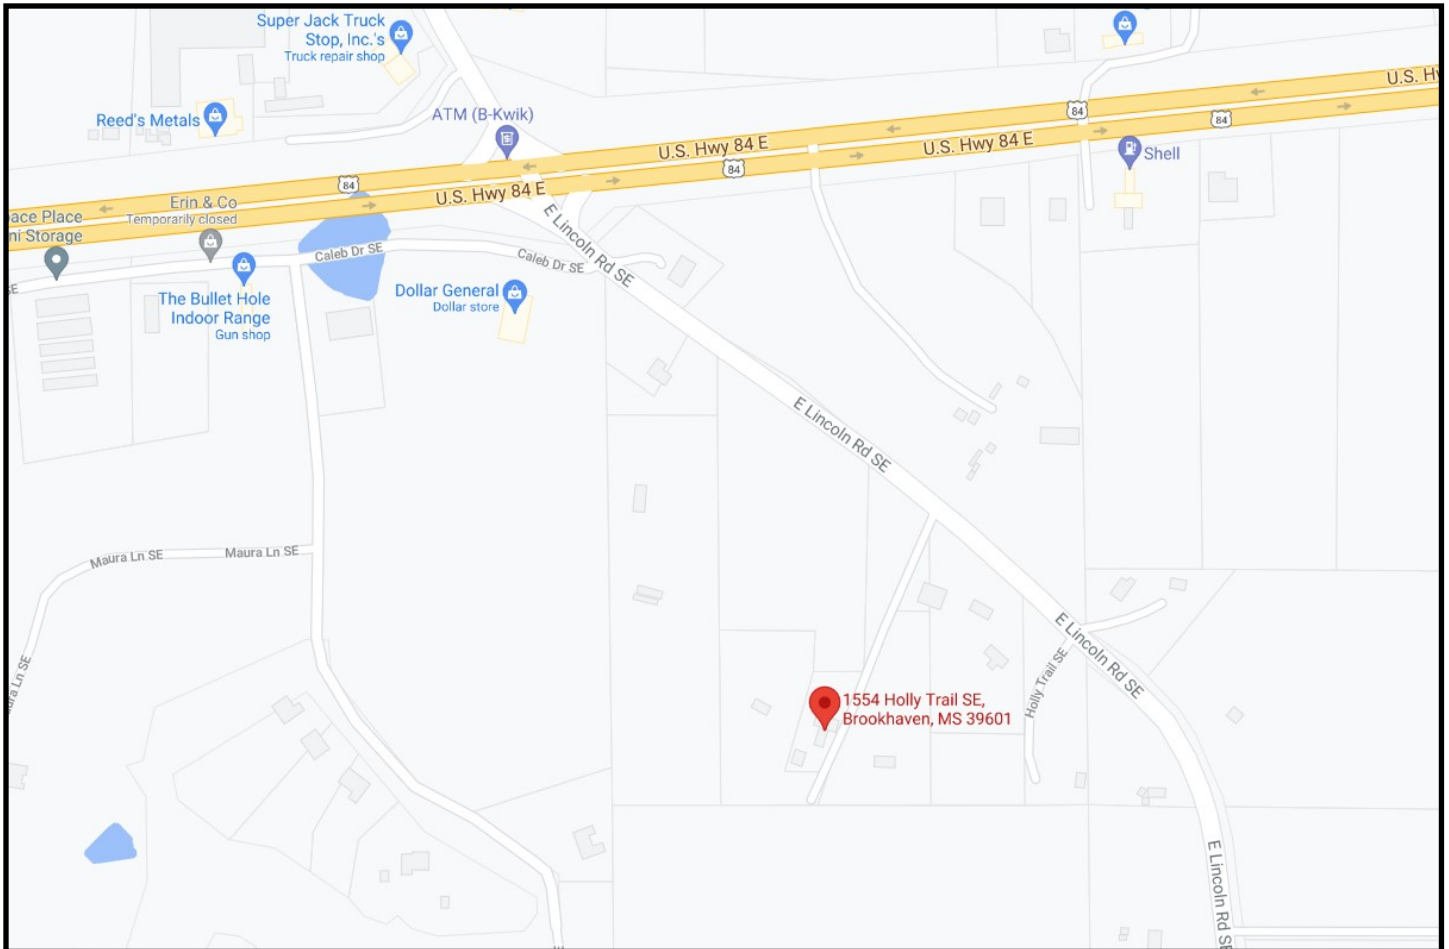

Directional Map

1554 Holly Trail SE Brookhaven, MS 39601

Directions from Hwy 84 E in Brookhaven, MS: Turn right onto East Lincoln Road SE. Travel 0.2 miles. Turn right onto Holly Trail. The home will be on the right in 0.1 miles.

Call me today!

SABRINA WOLFF, REALTOR®
Sabrina@TomSmithHomes.com
601.990.5070 office | 601.754.3763 cell

Expect More. Get More.

TomSmithLandandHomes.com

Information is believed to be accurate but not guaranteed.