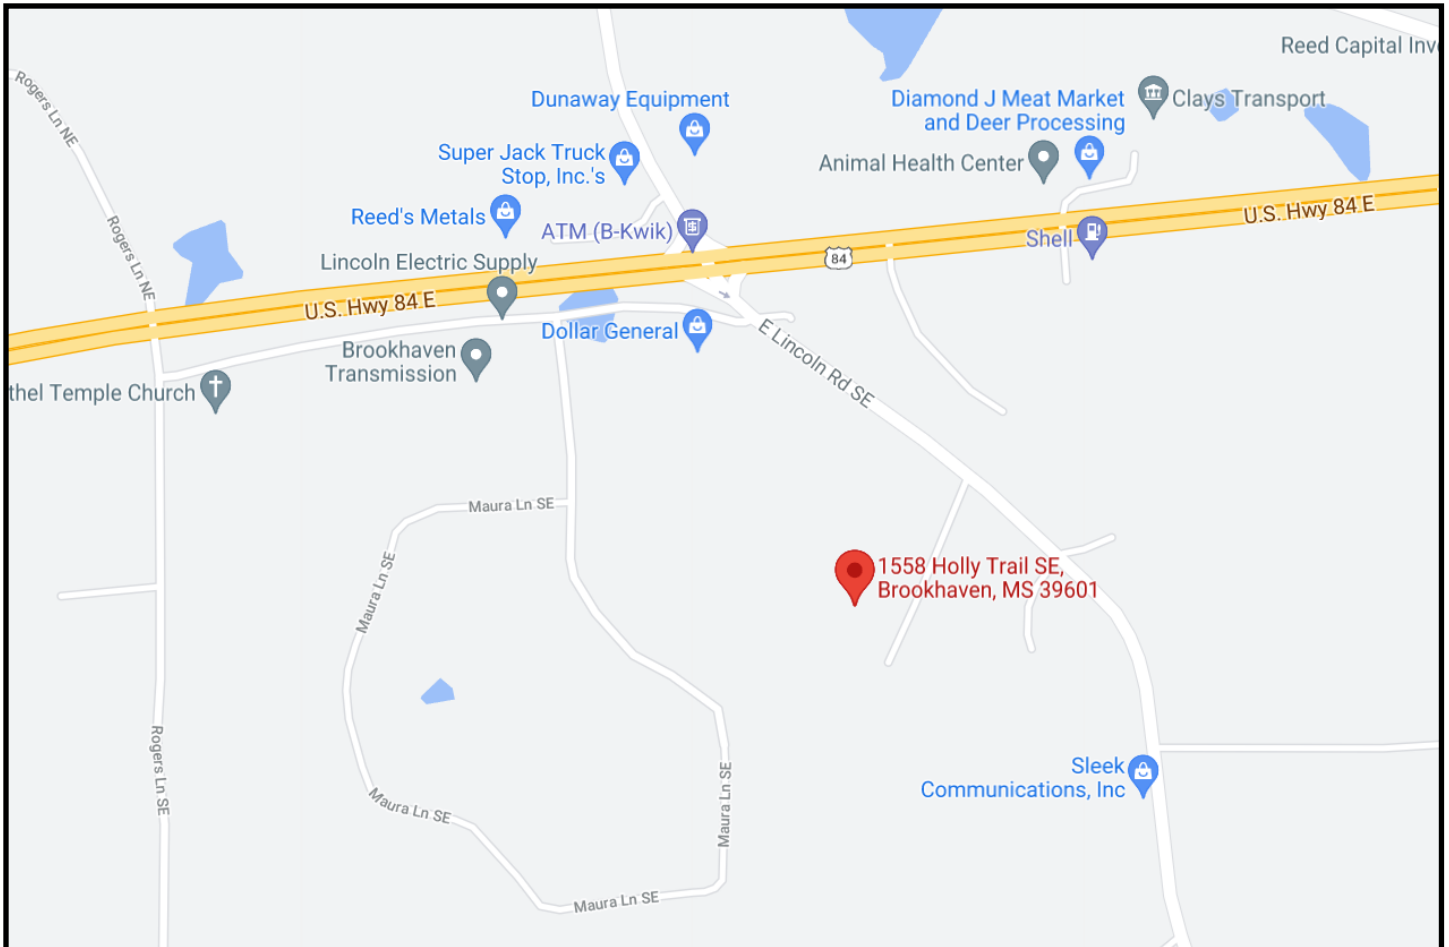

## 3 Bedroom, 2 Bath Home On 3+/- Acres Lincoln County, MS

1558 Holly Trail Se Brookhaven, MS 39601

Looking for a home with acreage near the city limits of Brookhaven, MS? This three bedroom, two bath home in Lincoln County is situated on 3+/- acres just off Holly Trail. The clean, well-kept home is on a slab and offers stained concrete floors and plenty of counter space in the kitchen. The beautiful yard is level with plenty of room for the kids to play! Contact Sabrina today to schedule a private showing.

## Directional Map

1558 Holly Trail SE Brookhaven, MS 39601

Directions from Hwy 84 in Brookhaven, MS: Take a right onto East Lincoln Road. Holly Trail is on the right. See sign... Drive is all the way around to the very back.