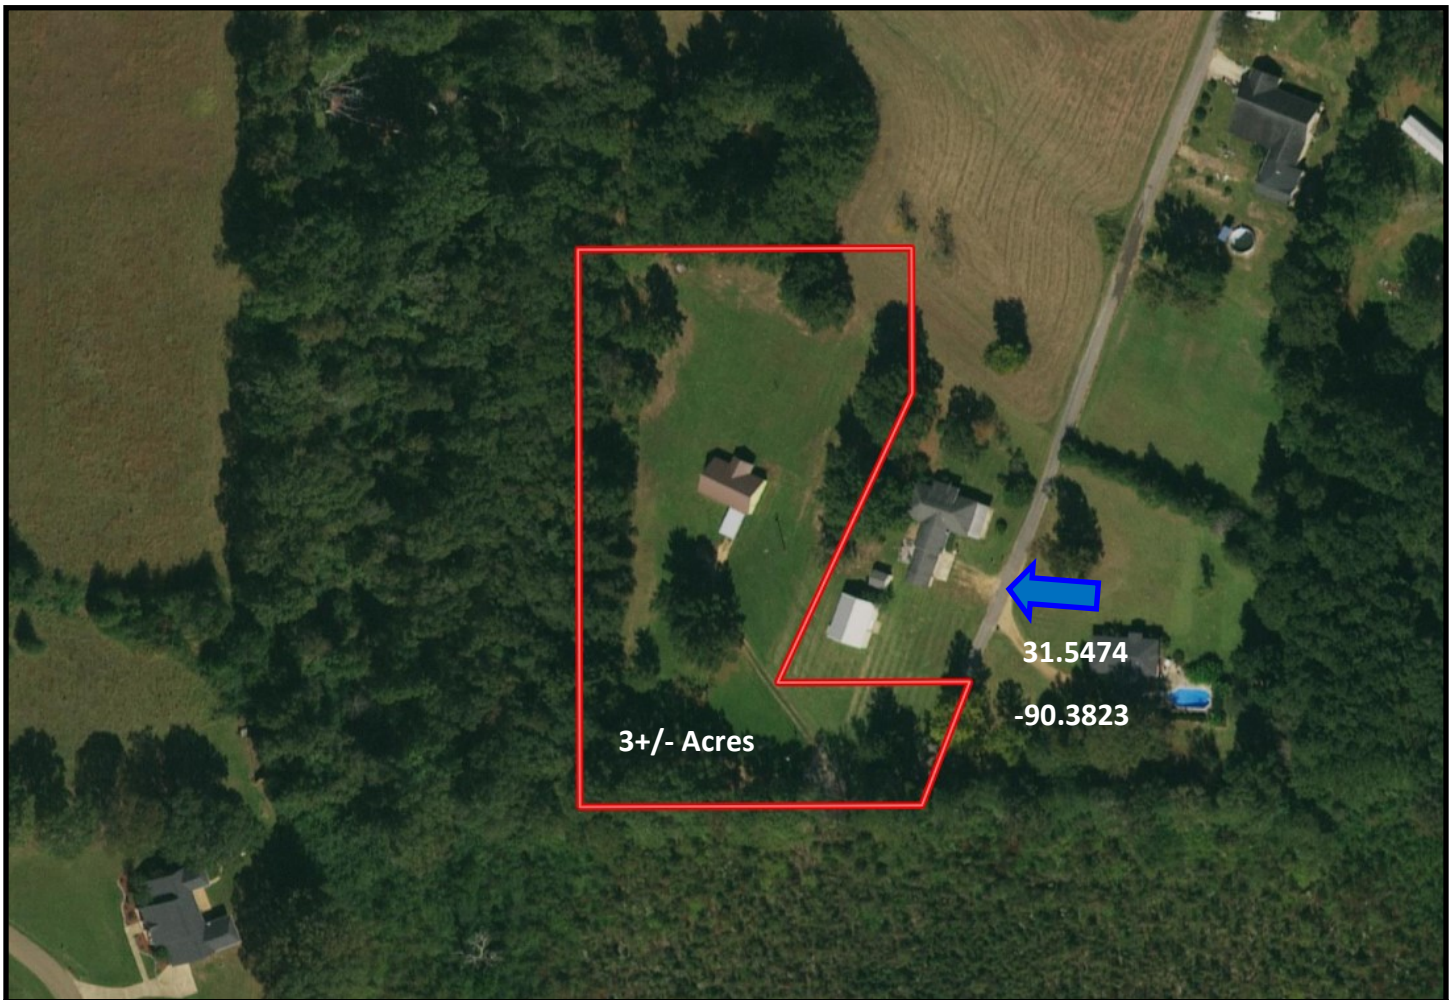

Aerial Map

LandReport
2011-2020
BEST
BROKERAGES

call me today!

SABRINA WOLFF, REALTOR®
Sabrina@TomSmithHomes.com
601.990.5070 office | 601.754.3763 cell

TomSmithLandandHomes.com

Information is believed to be accurate but not guaranteed.