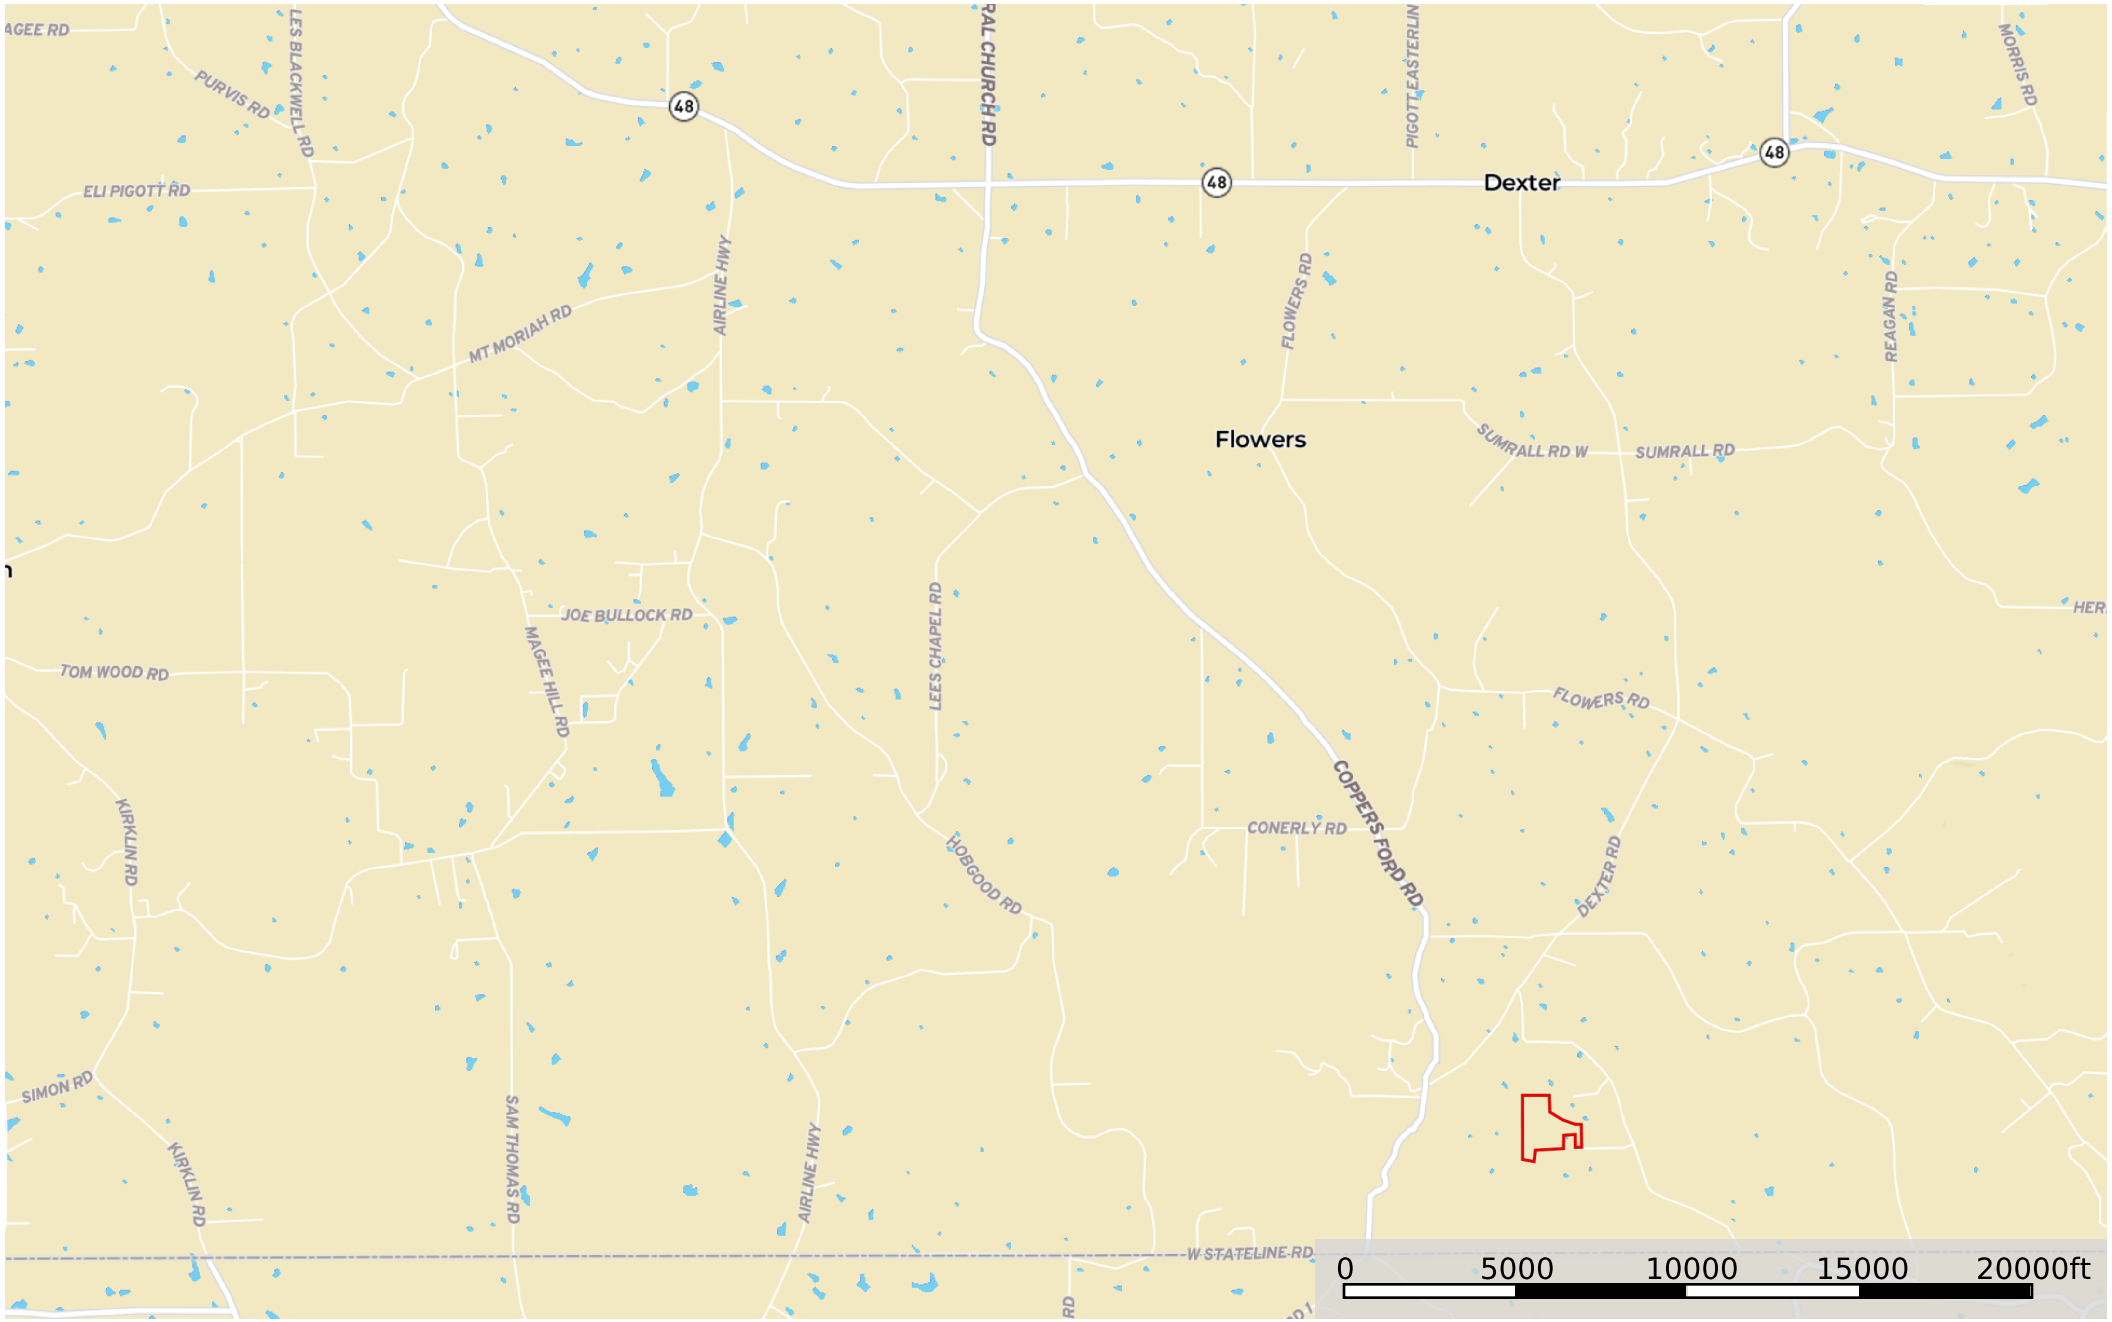

33 Acres-Dufrene Lane

Walthall County, Mississippi, 33 AC +/-

 Boundary