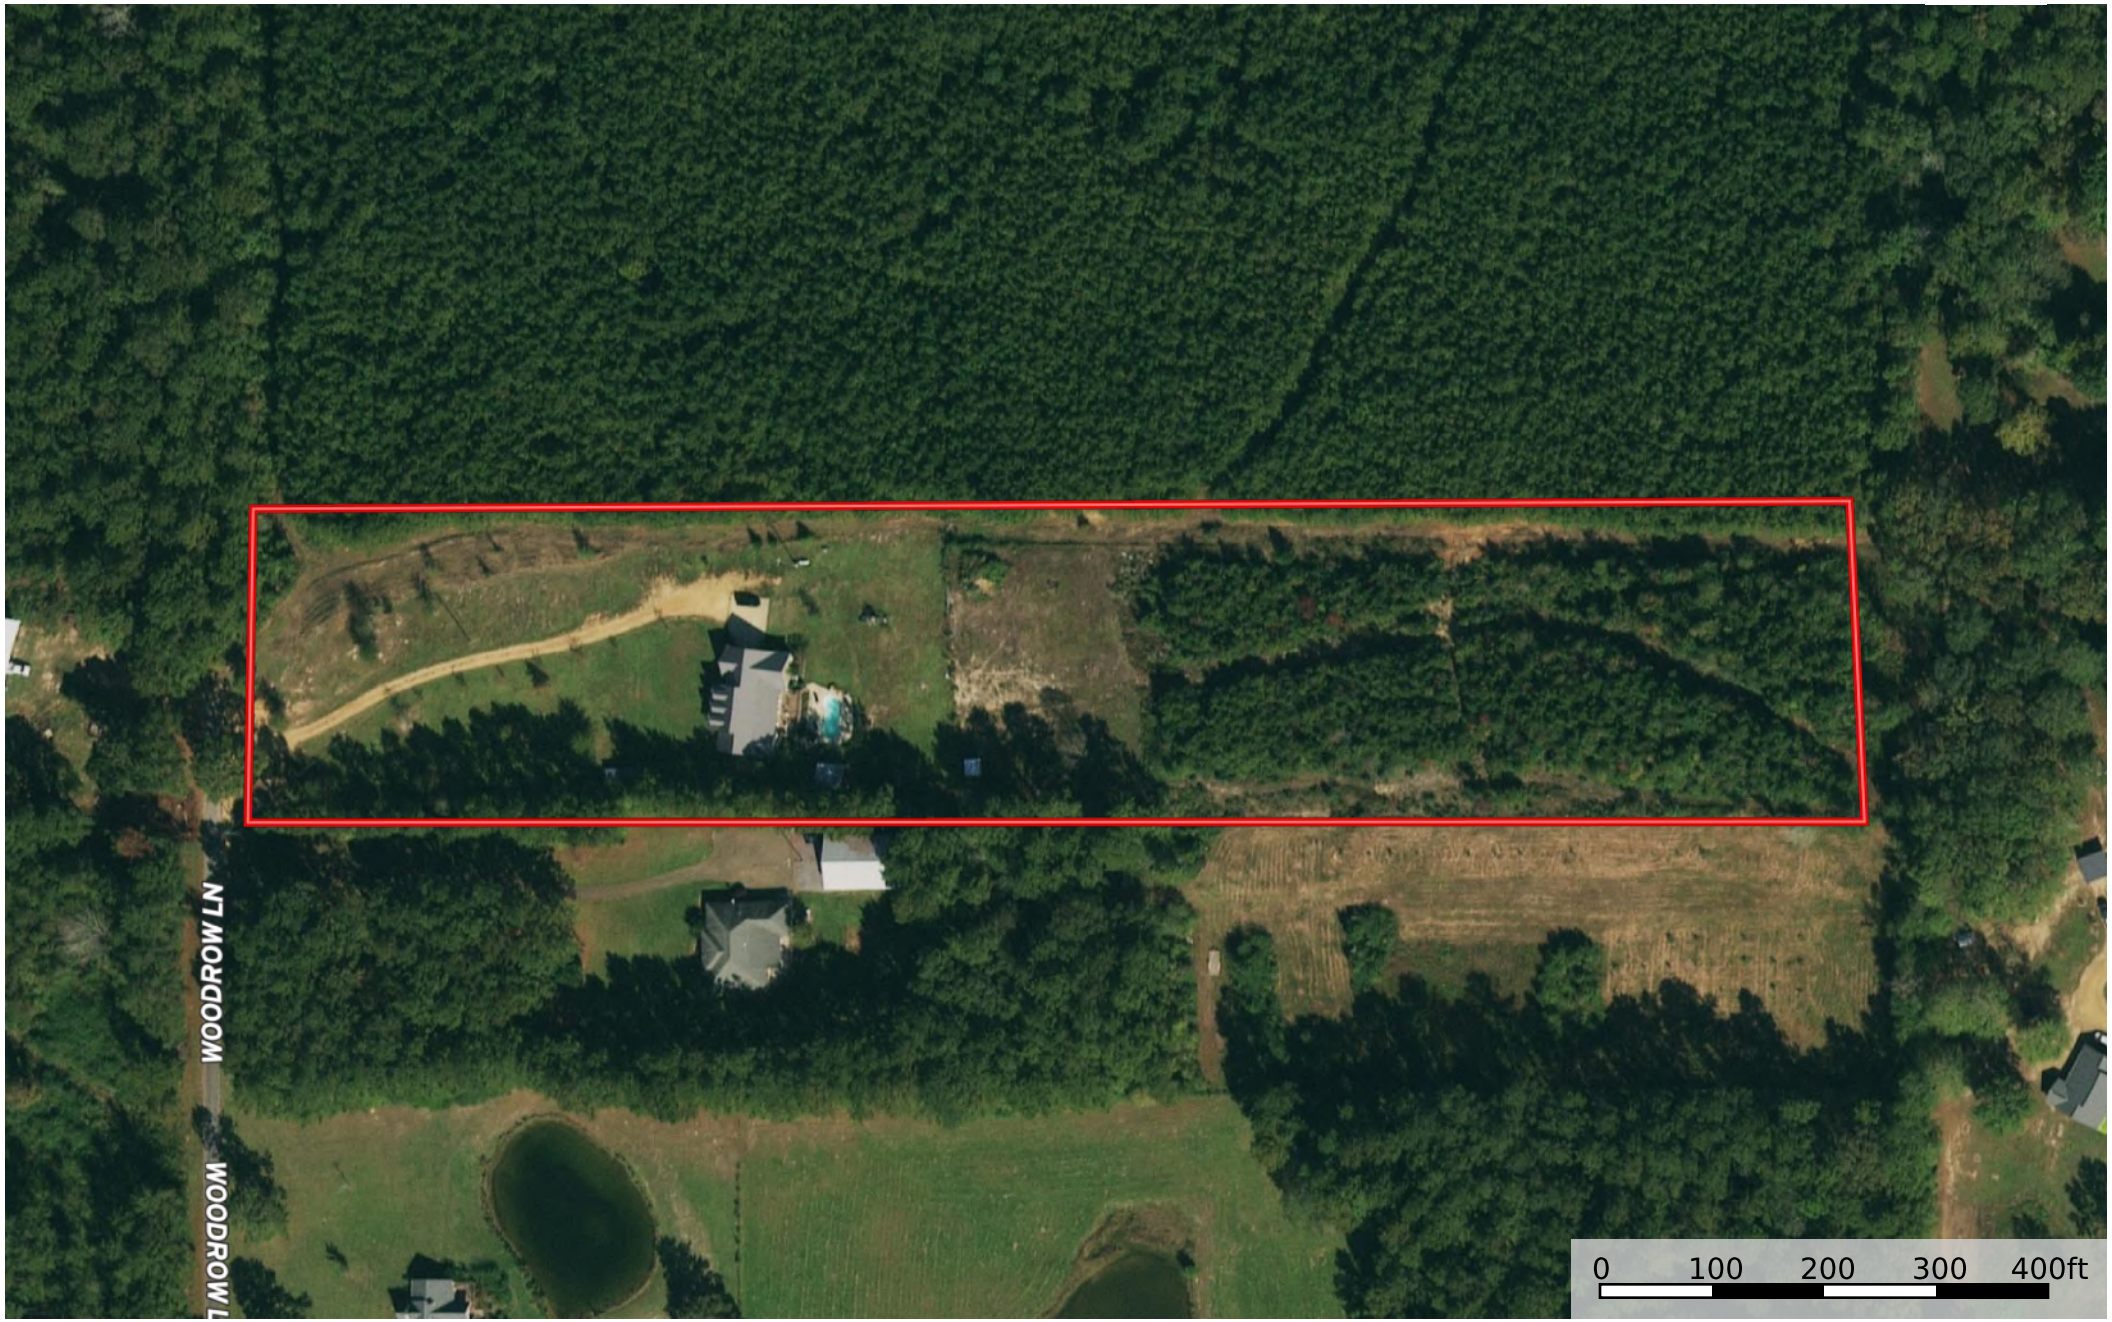

100 Woodrow Lane
Lawrence County, Mississippi, 6.5 AC +/-

 Boundary