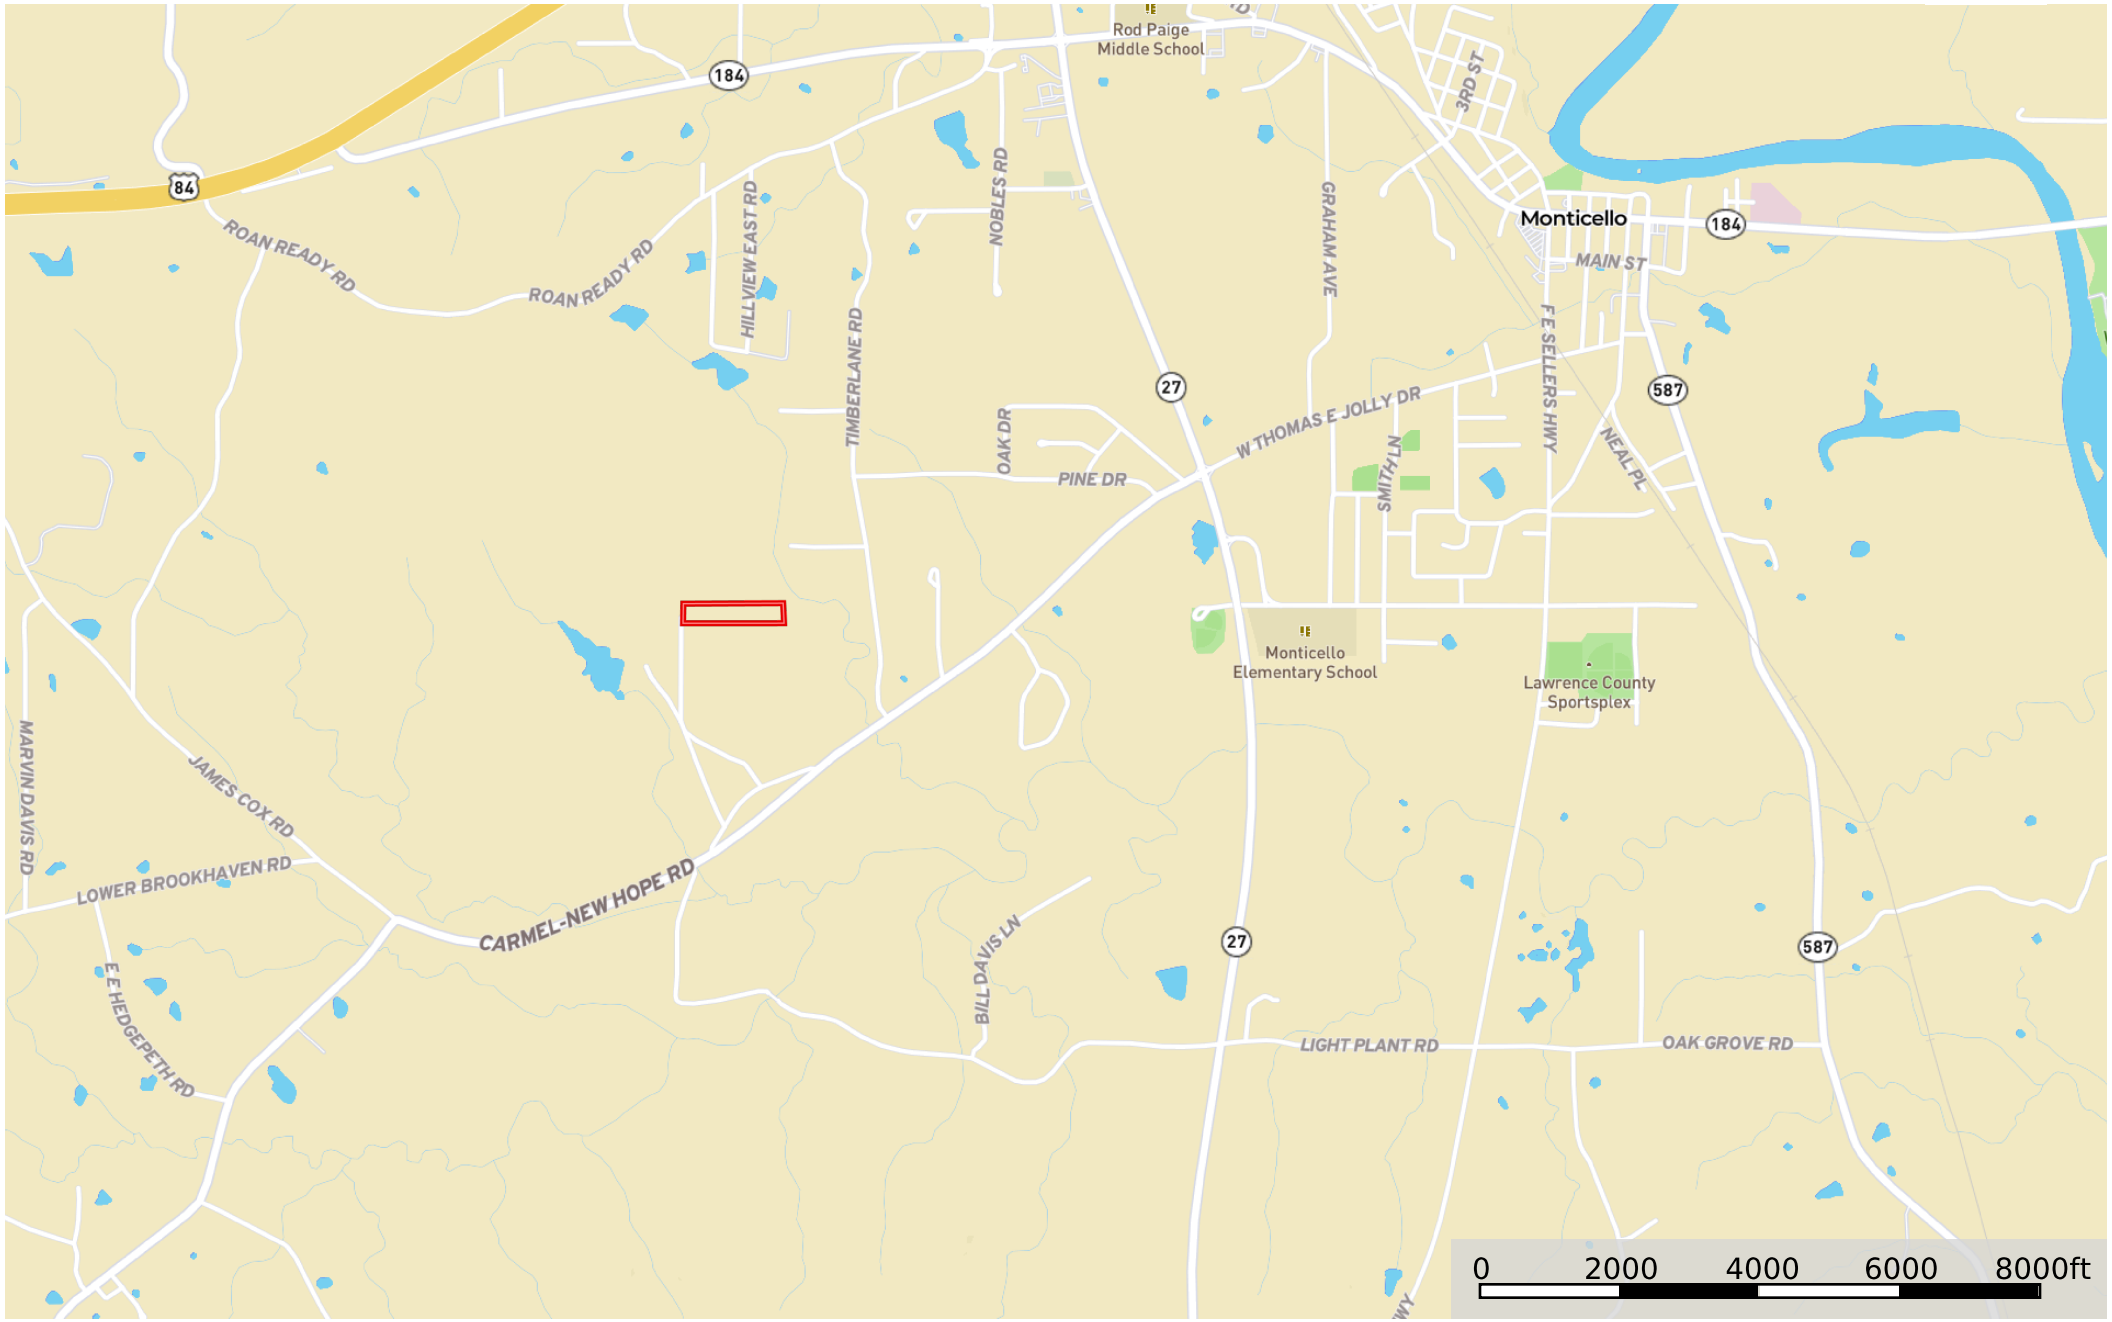

100 Woodrow Lane

Lawrence County, Mississippi, 6.5 AC +/-

 Boundary