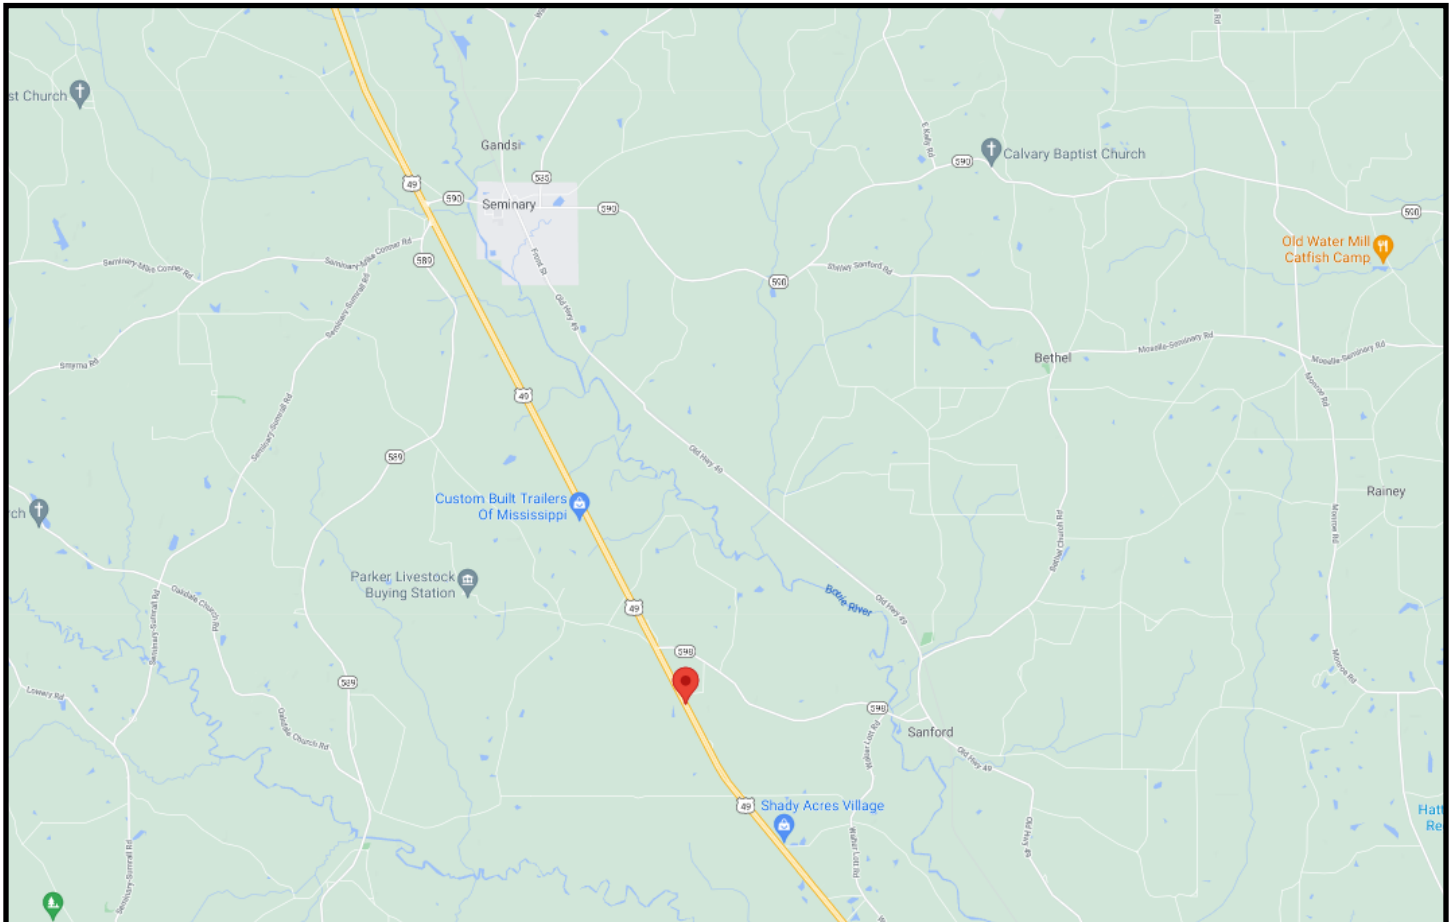

Directional Map

972 Hwy 49 N Seminary, MS 39479

Directions from the intersection of Hwy 49 and Interstate 59 in Hattiesburg, MS: Travel northwest on US 49 N for 11.8 miles and the destination will be on your right.