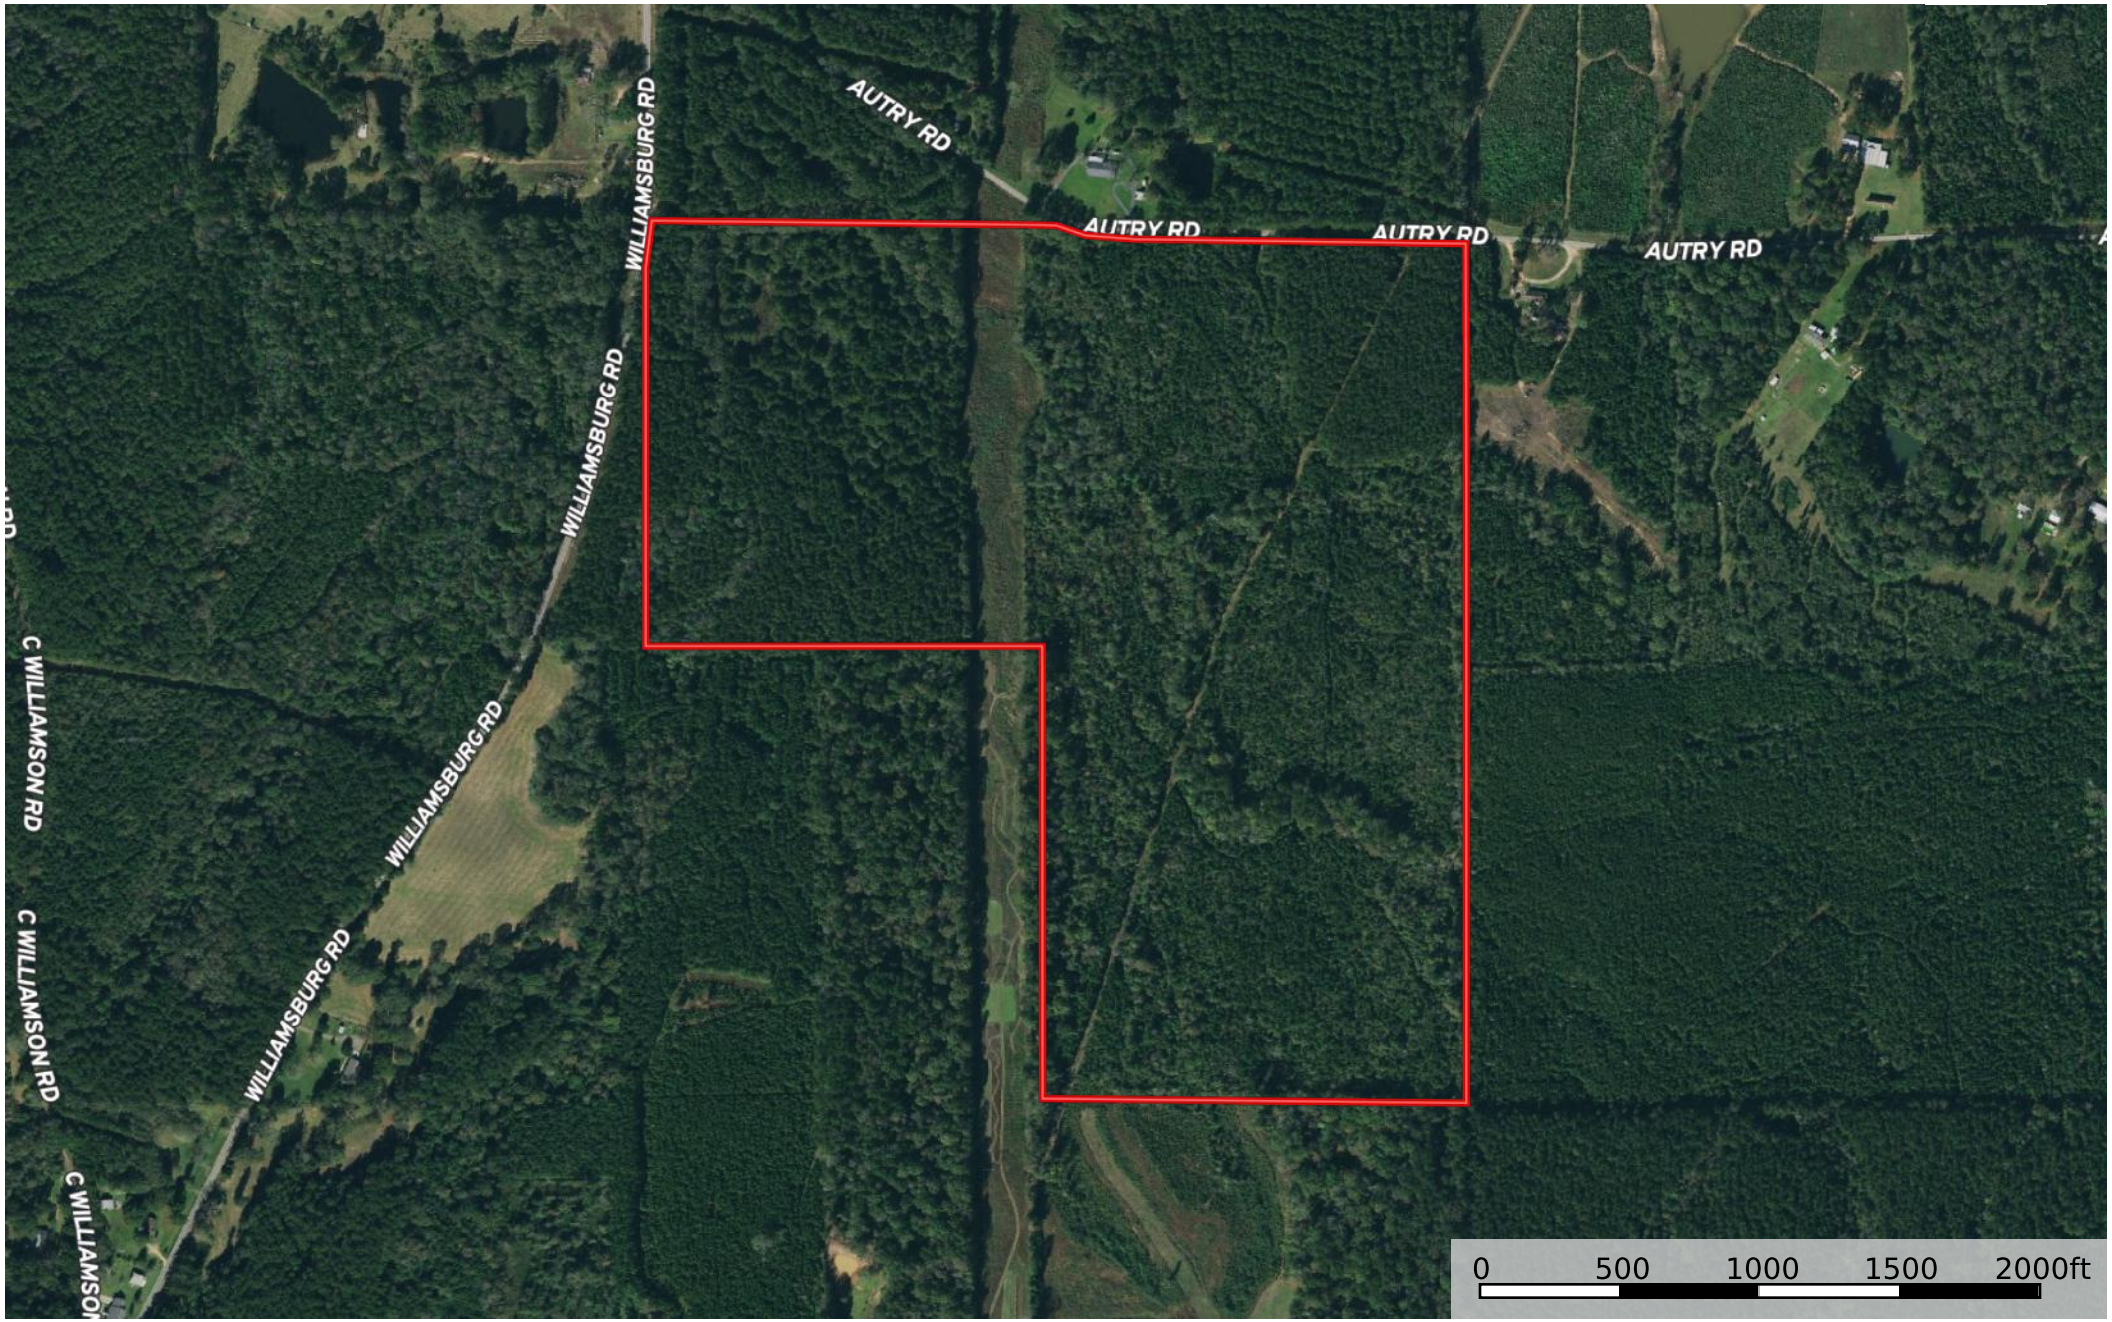

118 Acres-Williamsburg Rd

Marion County, Mississippi, 118 AC +/-

 Boundary