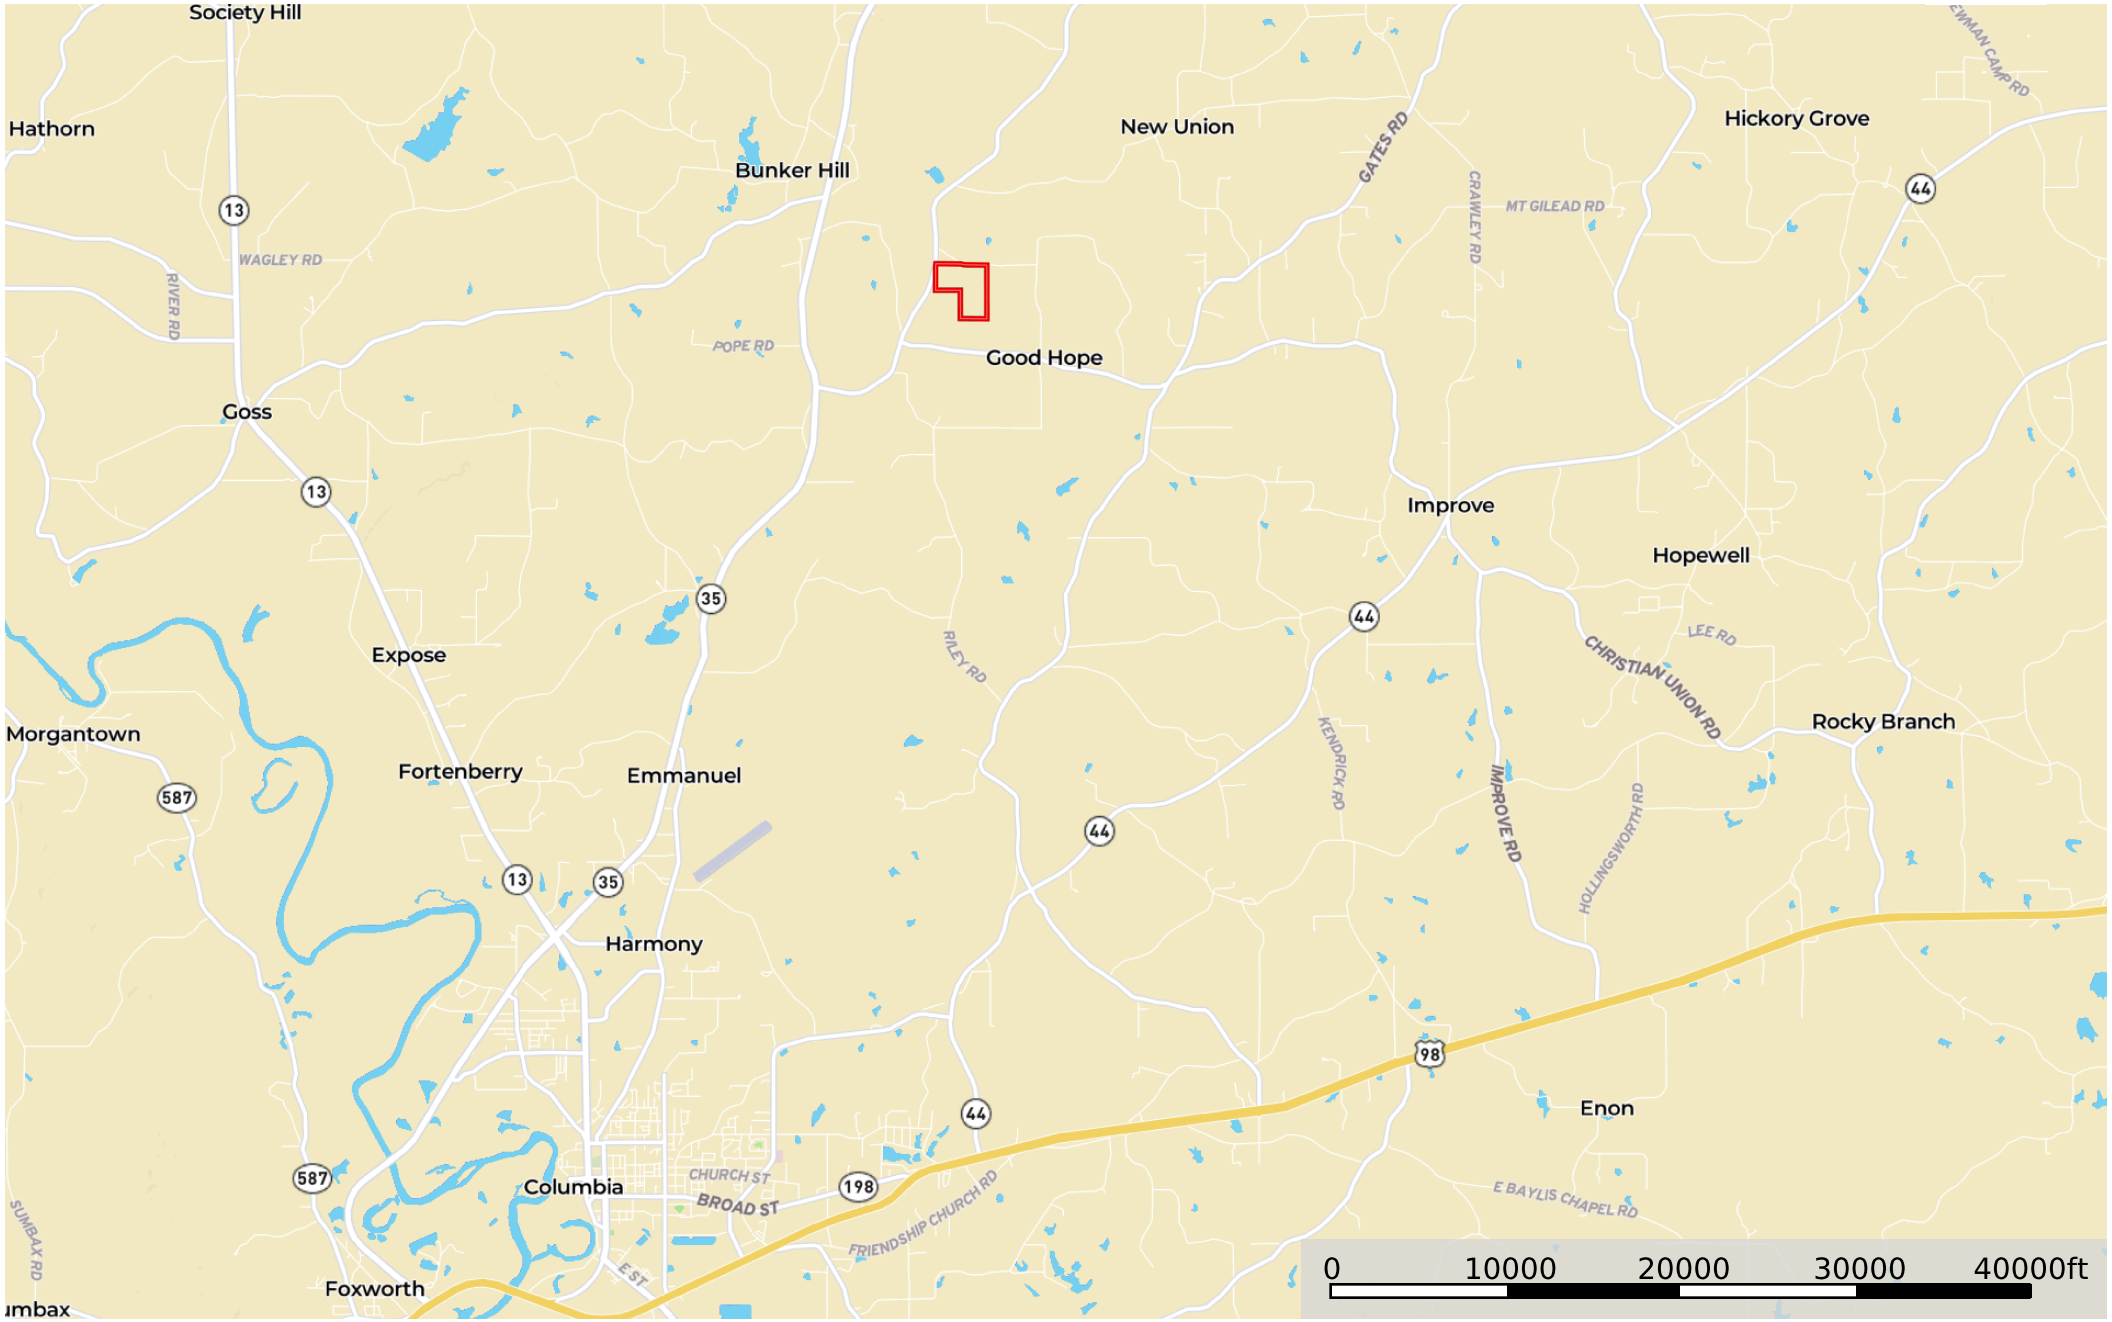

118 Acres-Williamsburg Rd

Marion County, Mississippi, 118 AC +/-

 Boundary