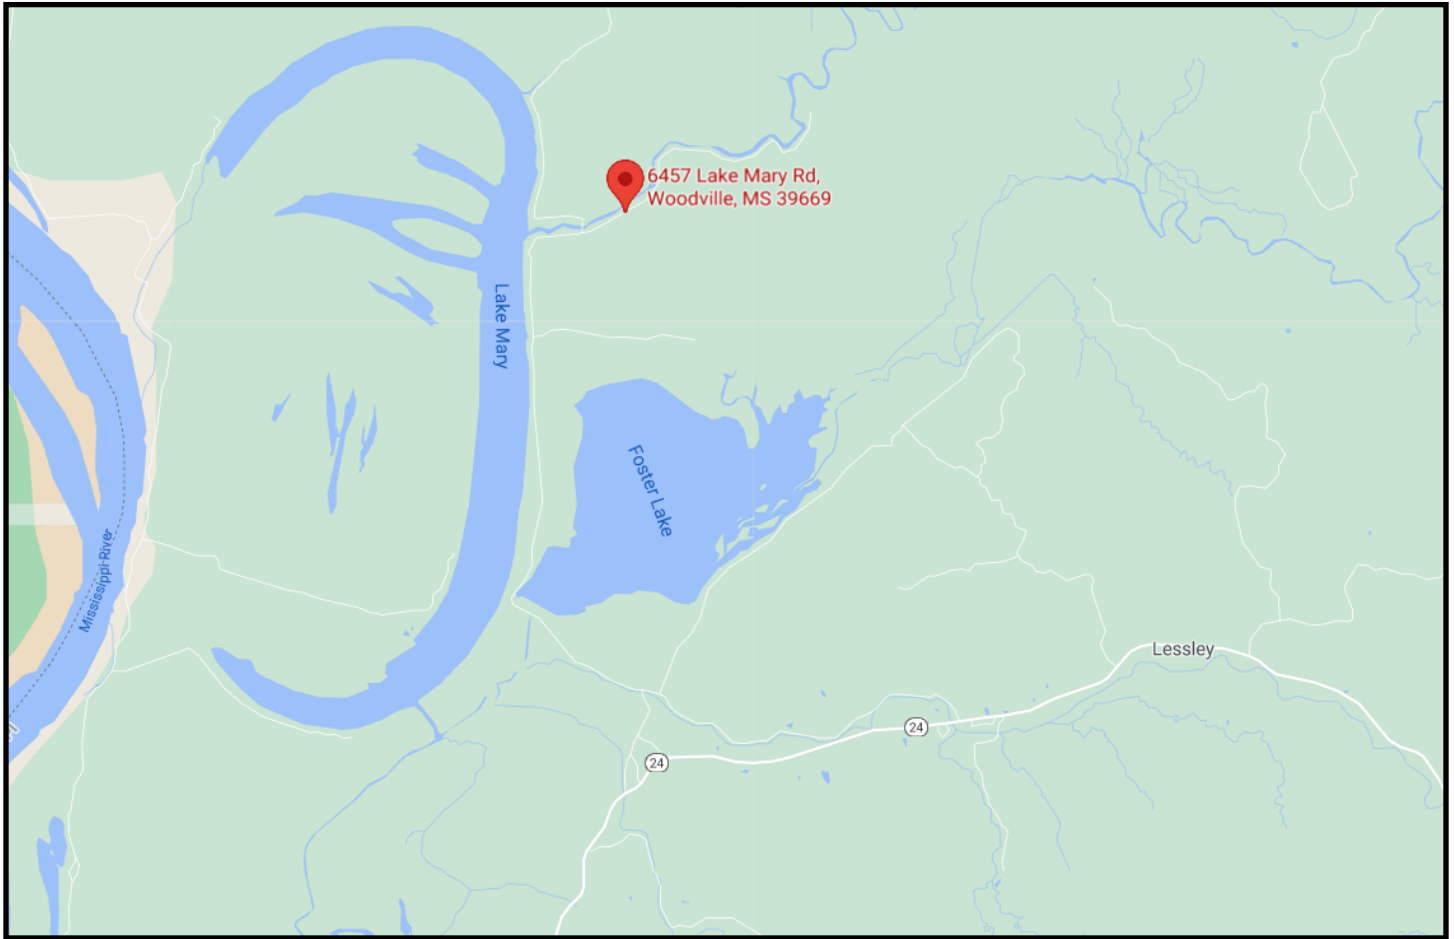

## Directional Map

6457 Lake Mary Road Woodville, MS 39669

Directions from MS-24 W in Woodville, MS: Travel approximately 15 miles on MS- 24 W and turn right onto Lake Mary Road. Travel 0.8 miles and turn left to stay on Lake Mary Road. Travel approximately 5.6 miles and the property will be on the left.