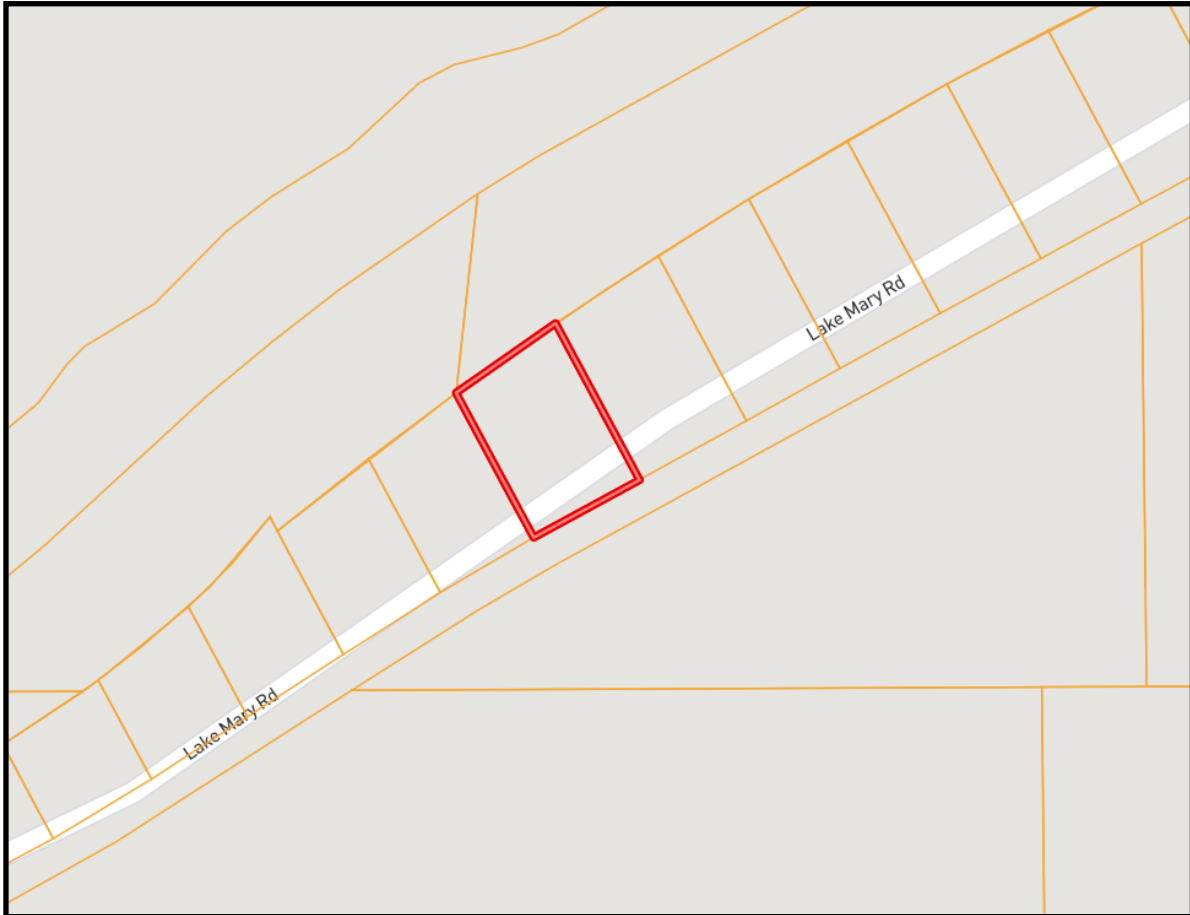

Ownership Map