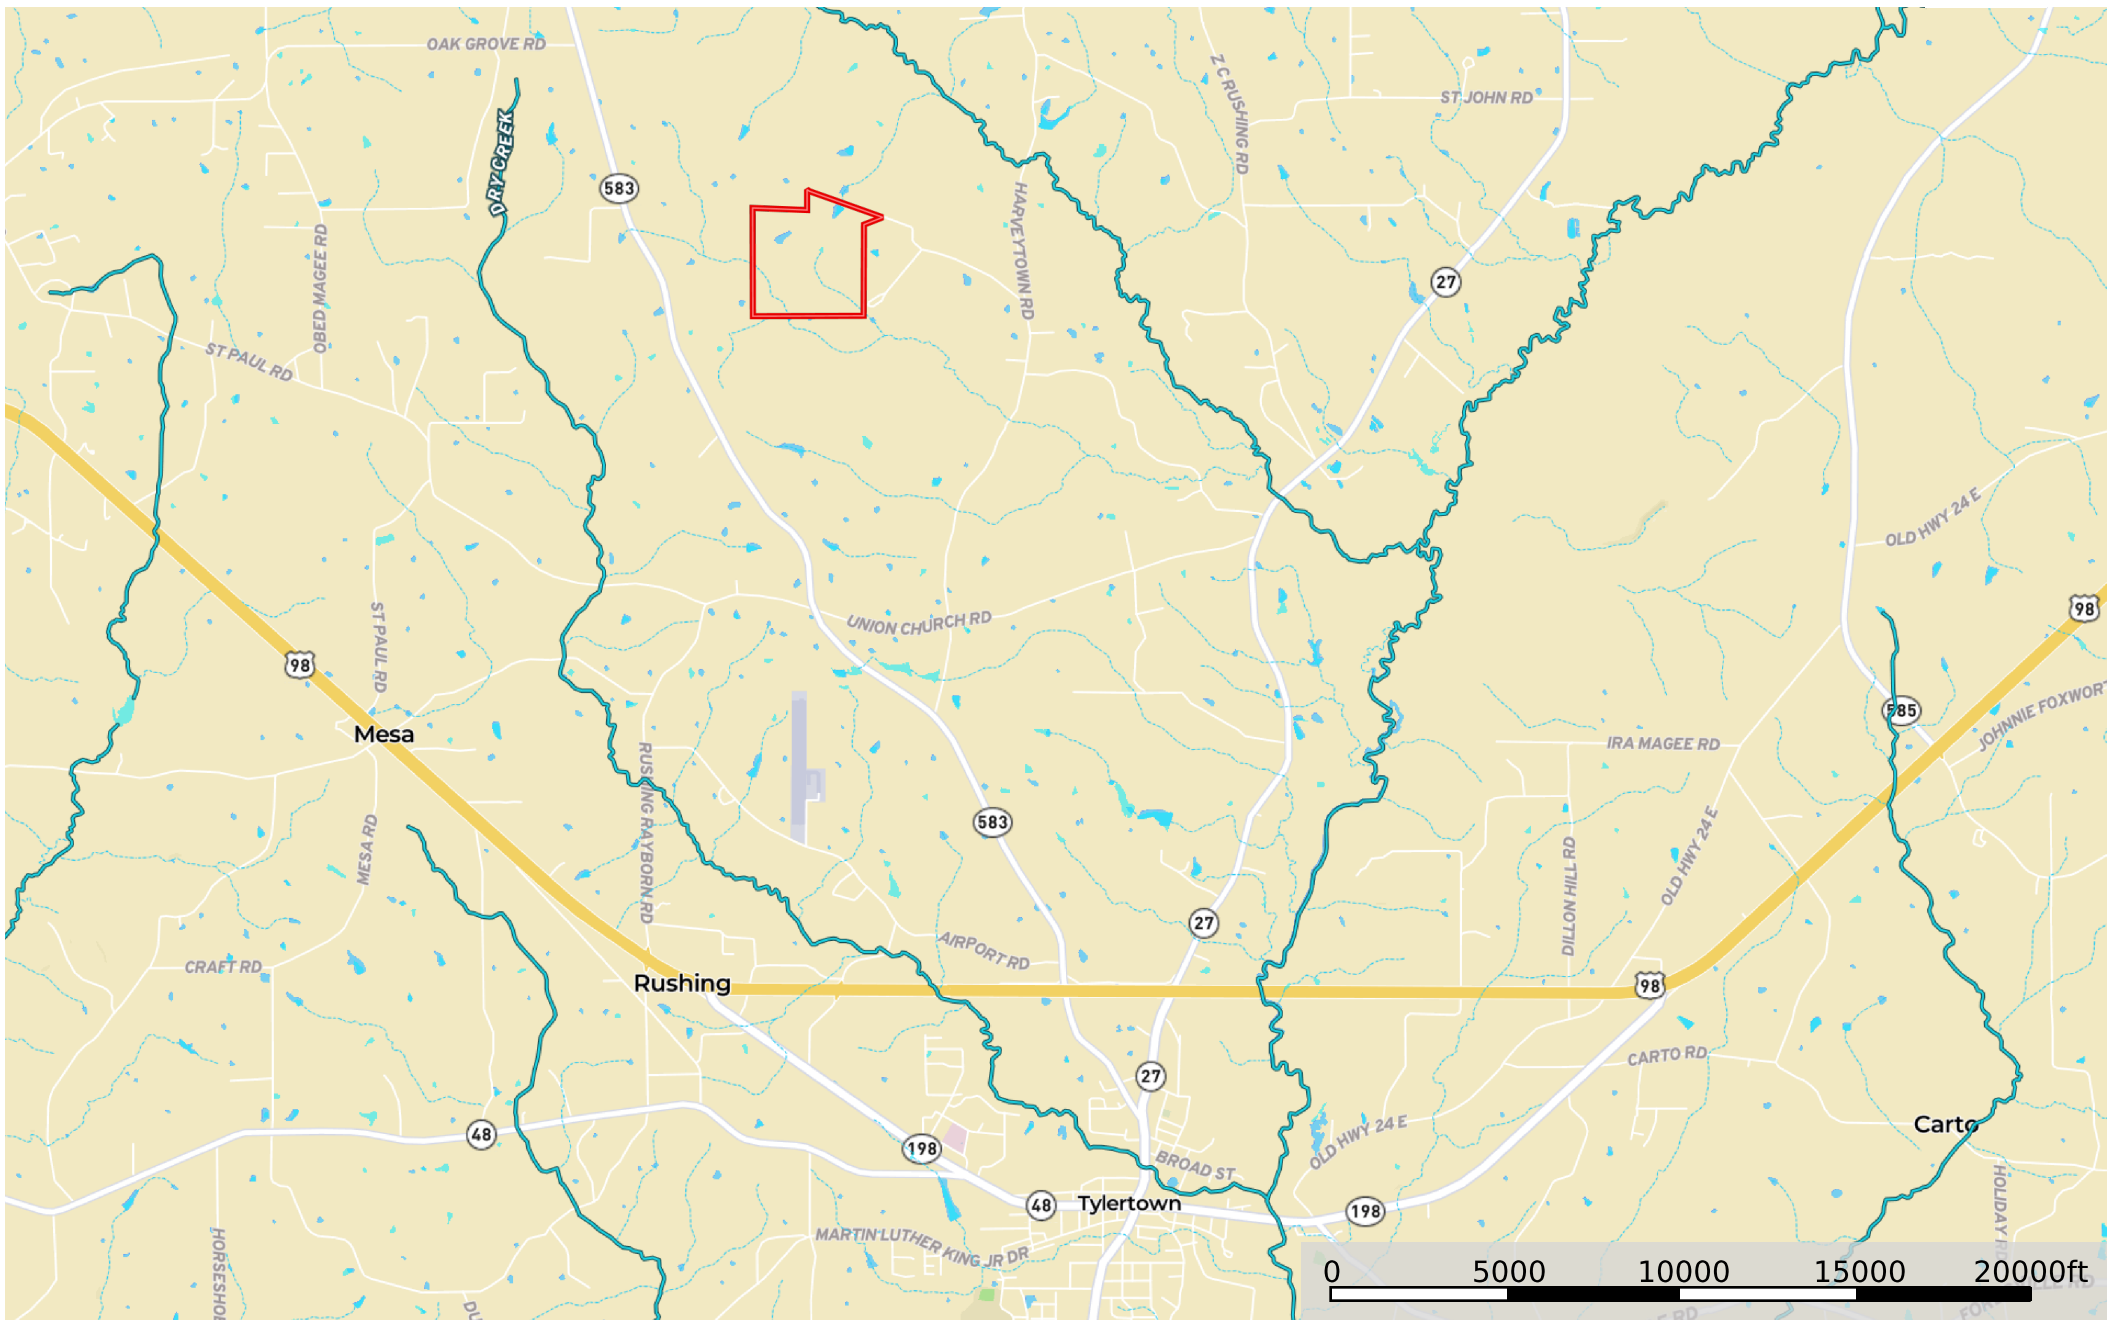

84 Harvey Dairy Road 172

Mississippi, AC +/-

-  Boundary
-  Stream, Intermitt
-  River/Creek
-  Water Body