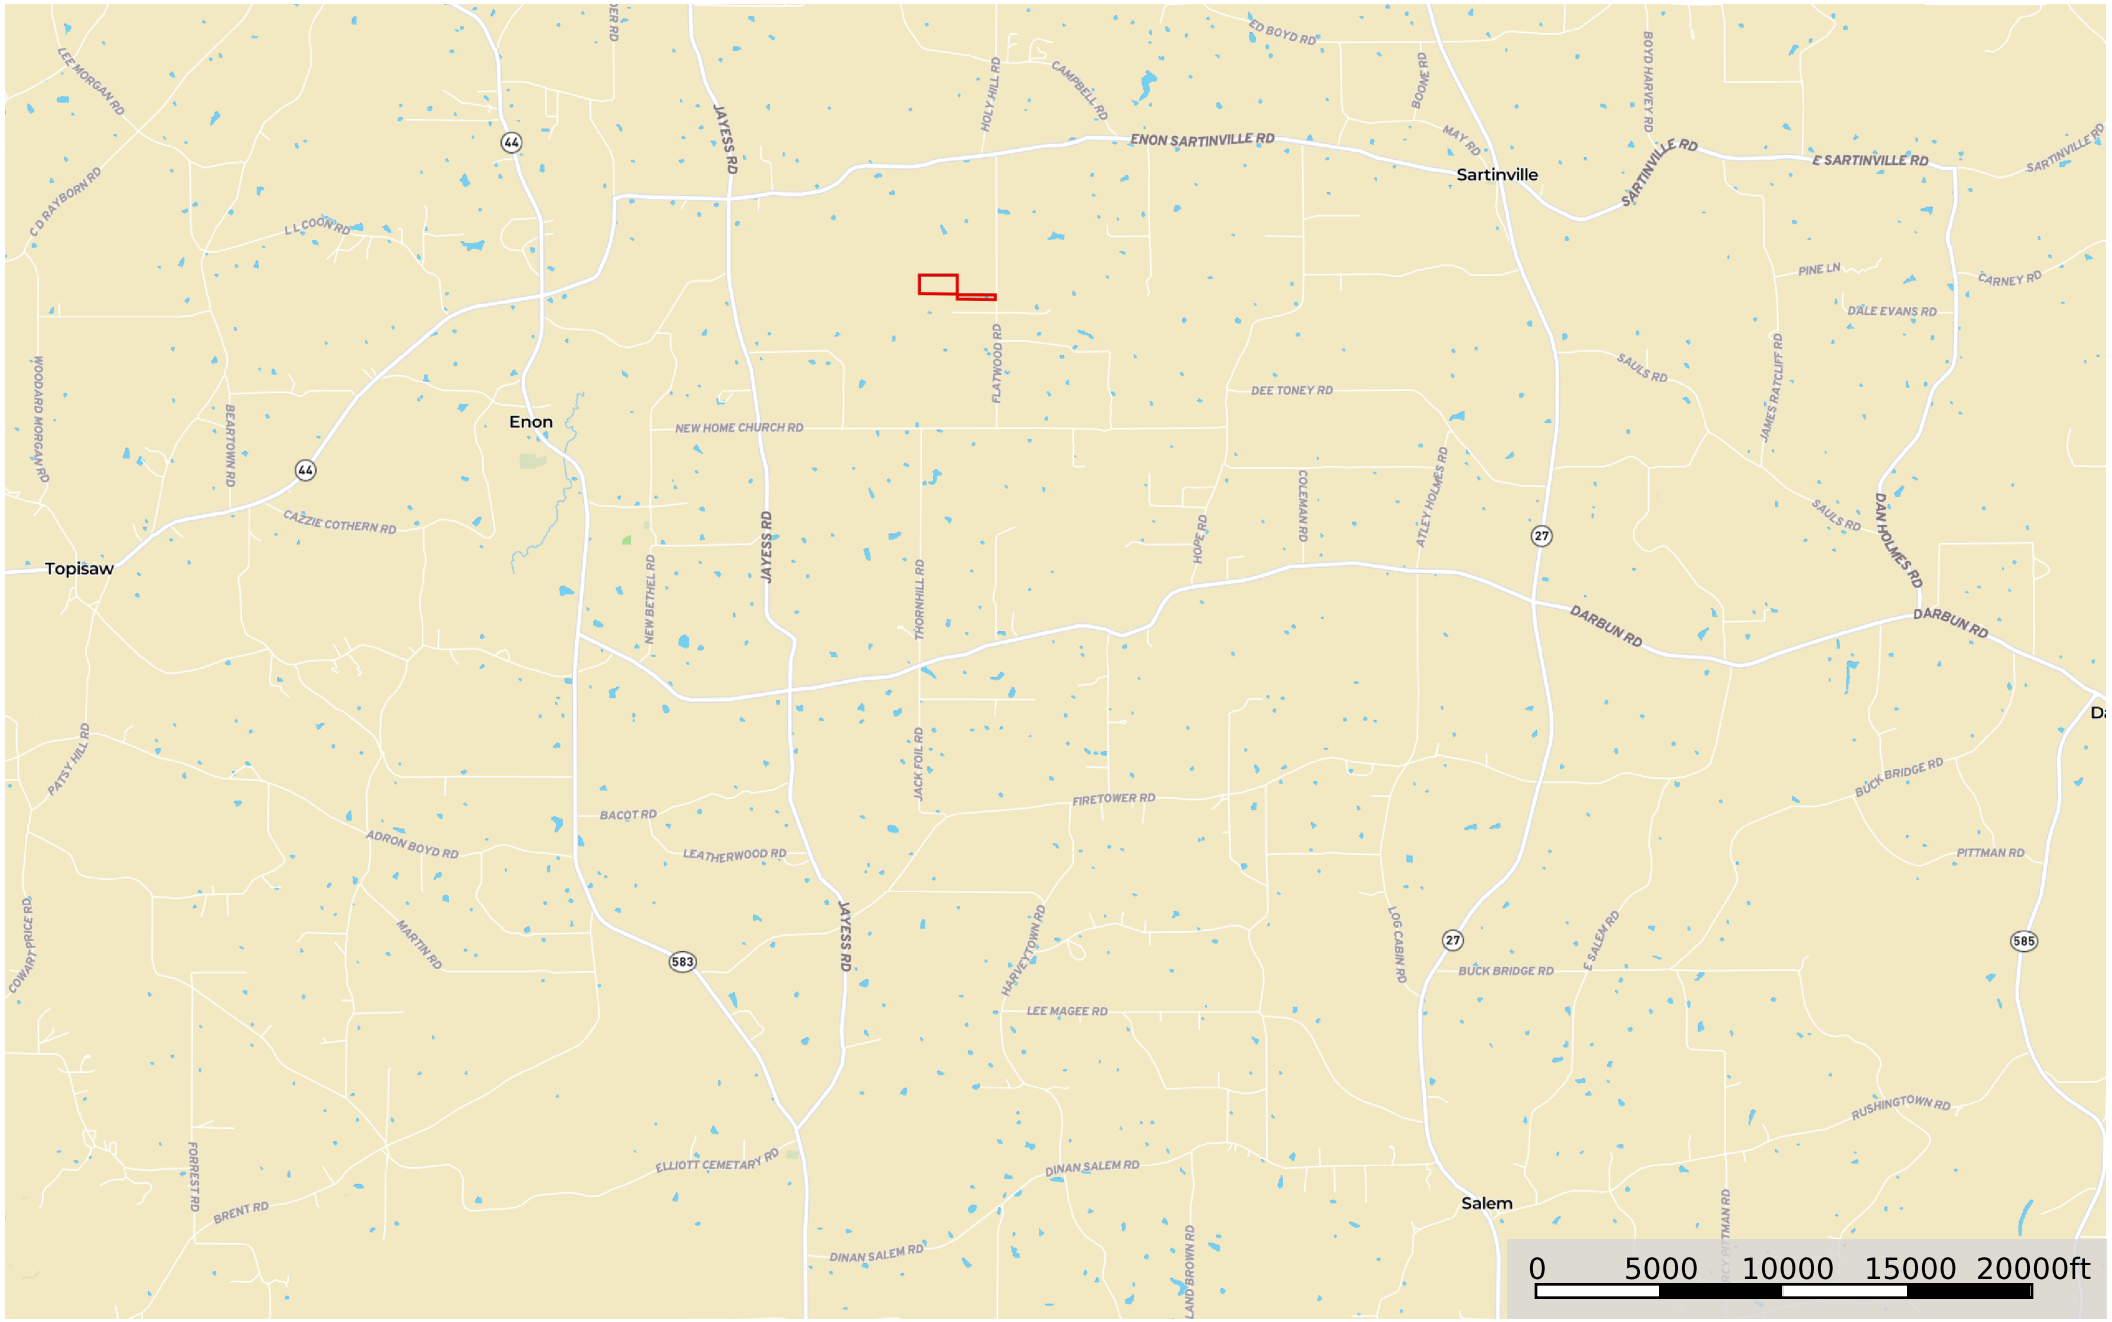

25 Acres-Flatwood Rd

Walthall County, Mississippi, 25 AC +/-

 Boundary