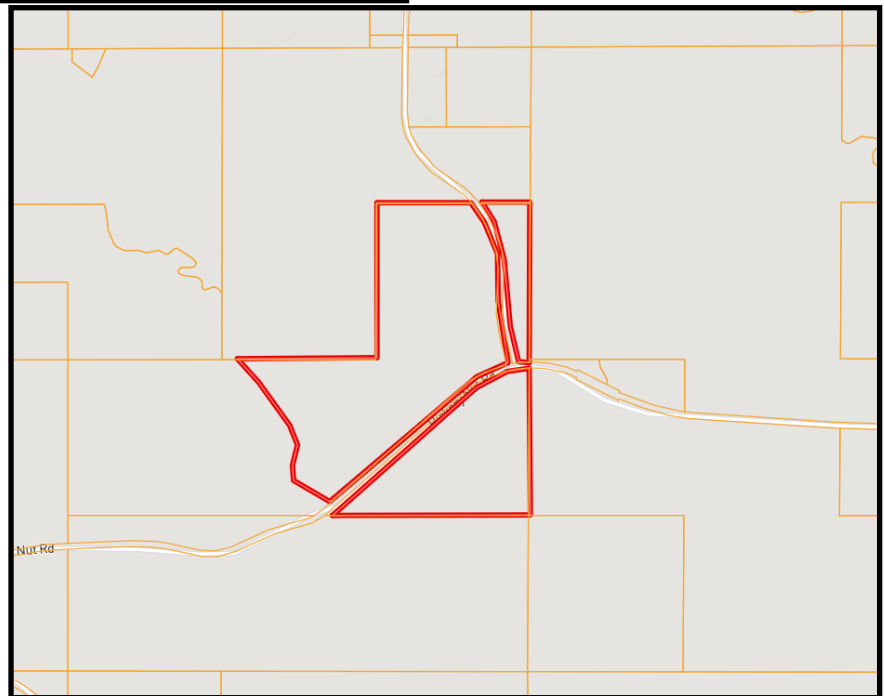

Ownership
Map