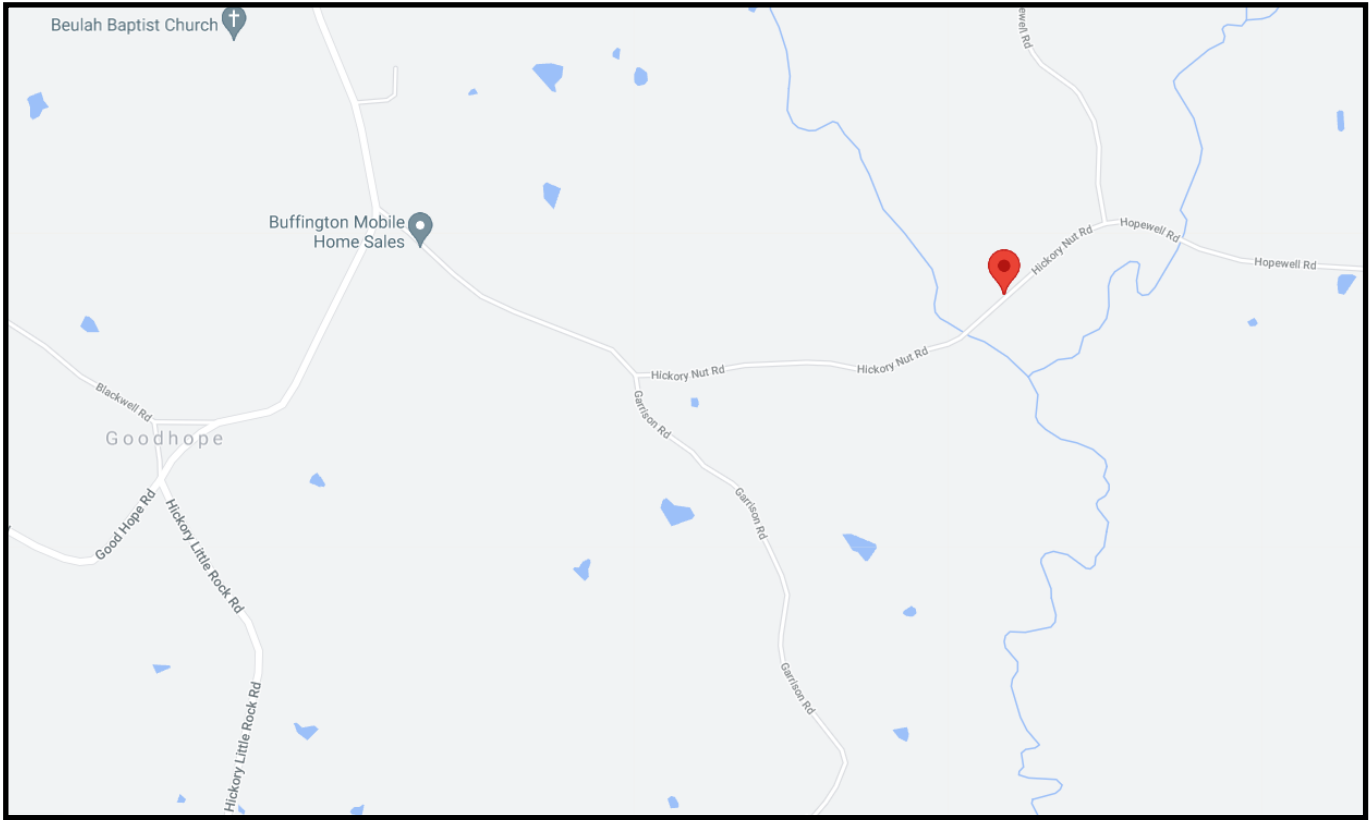

102+/- Acre Hunting and Timber Tract Newton County, MS

\$290,000

This is a perfect hunting and timber tract in Newton County, MS! The 102+/- acre property features a great stand of mixed timber and the opportunity for deer and turkey hunting! The tract offers an established internal road system, multiple home/camp sites, road frontage on Hickory Nut Road, food plots with shooting houses and utilities are available. The live creek, and hardwood creek bottom make an excellent water source for wildlife. The property is located in Little Rock, convenient to the Jackson area, as well as Meridian. The seller will consider dividing and there is additional land available. Call Preston today to schedule a viewing!

Directions from MS-15 N in Decatur, MS: Turn right onto Little Rock Decatur Road. Travel 0.6 miles and turn right onto Good Hope Road. Travel 6.1 miles and continue on Hickory Little Rock Road. Travel 0.8 miles and turn right onto Hickory Nut Road. The property will be on the left in 1.5 miles.

Information is believed to be accurate but not guaranteed.

Directional Map

Directions from MS-15 N in Decatur, MS: Turn right onto Little Rock Decatur Road. Travel 0.6 miles and turn right onto Good Hope Road. Travel 6.1 miles and continue on Hickory Little Rock Road. Travel 0.8 miles and turn right onto Hickory Nut Road. The property will be on the left in 1.5 miles.