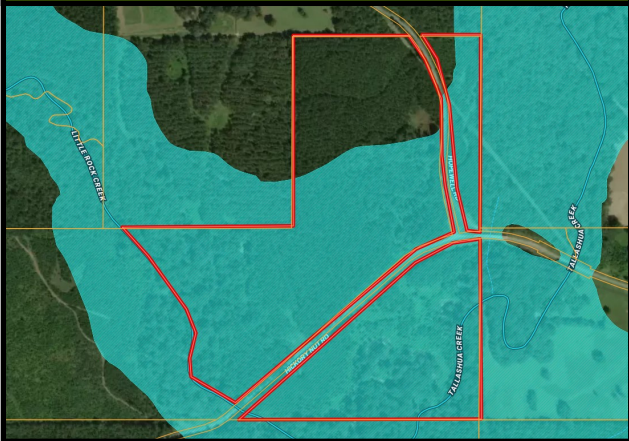

Aerial Map

Flood Map

Additional Acreage Available

call me today!

PRESTON SMITH, MANAGING BROKER

Preston@TomSmithLand.com

601.990.5070 office | 601.209.7150 cell

Expect More. Get More.

TomSmithLandandHomes.com

Information is believed to be accurate but not guaranteed.