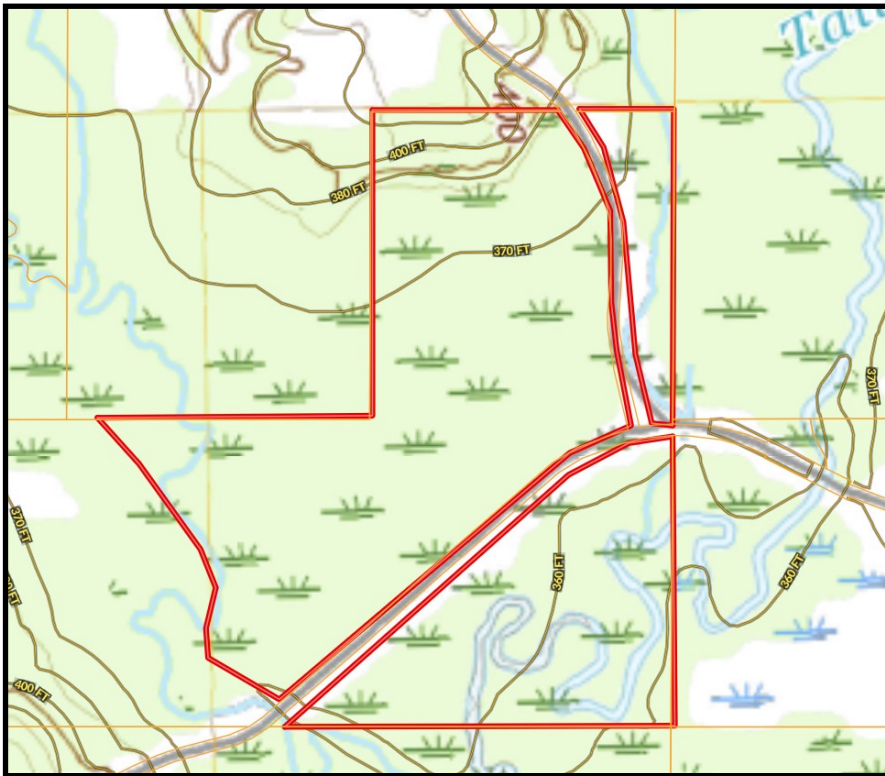

Topography
Map