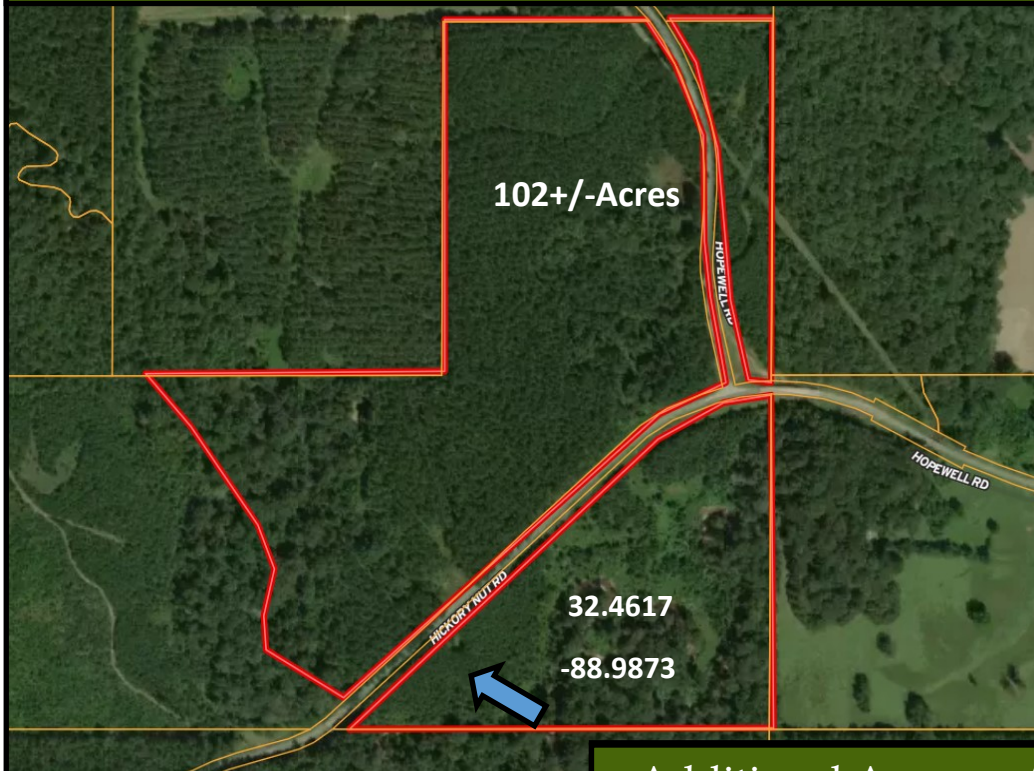

Aerial Map

Flood Map

Additional Acreage Available

call me today!

PRESTON SMITH, MANAGING BROKER

Preston@TomSmithLand.com

601.990.5070 office | 601.209.7150 cell

Expect More. Get More.

TomSmithLandandHomes.com

Information is believed to be accurate but not guaranteed.