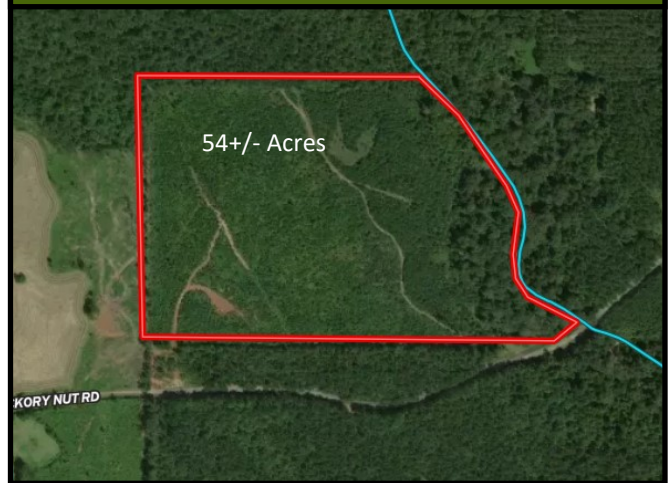

Additional Acreage Available

call me today!

PRESTON SMITH, MANAGING BROKER

Preston@TomSmithLand.com

601.990.5070 office | 601.209.7150 cell