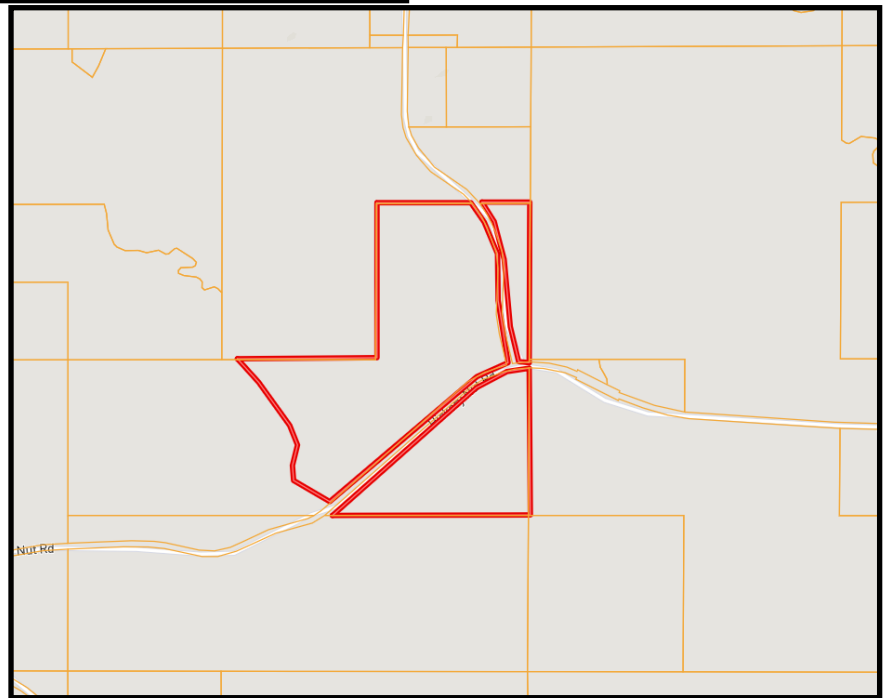

Ownership
Map