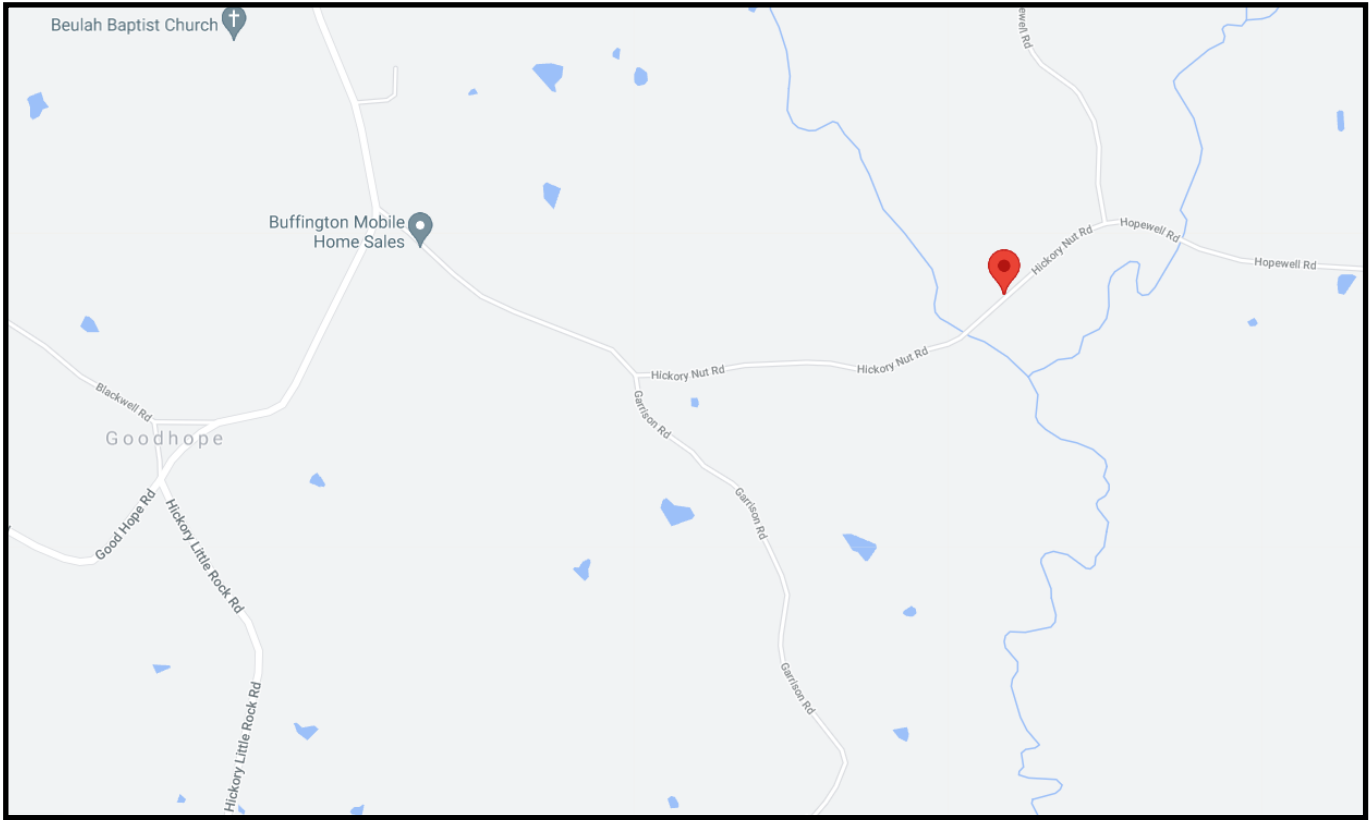

Directions from MS-15 N in Decatur, MS: Turn right onto Little Rock Decatur Road. Travel 0.6 miles and turn right onto Good Hope Road. Travel 6.1 miles and continue on Hickory Little Rock Road. Travel 0.8 miles and turn right onto Hickory Nut Road. The property will be on the left in 1.5 miles.

Information is believed to be accurate but not guaranteed.

Directional Map

Directions from MS-15 N in Decatur, MS: Turn right onto Little Rock Decatur Road. Travel 0.6 miles and turn right onto Good Hope Road. Travel 6.1 miles and continue on Hickory Little Rock Road. Travel 0.8 miles and turn right onto Hickory Nut Road. The property will be on the left in 1.5 miles.