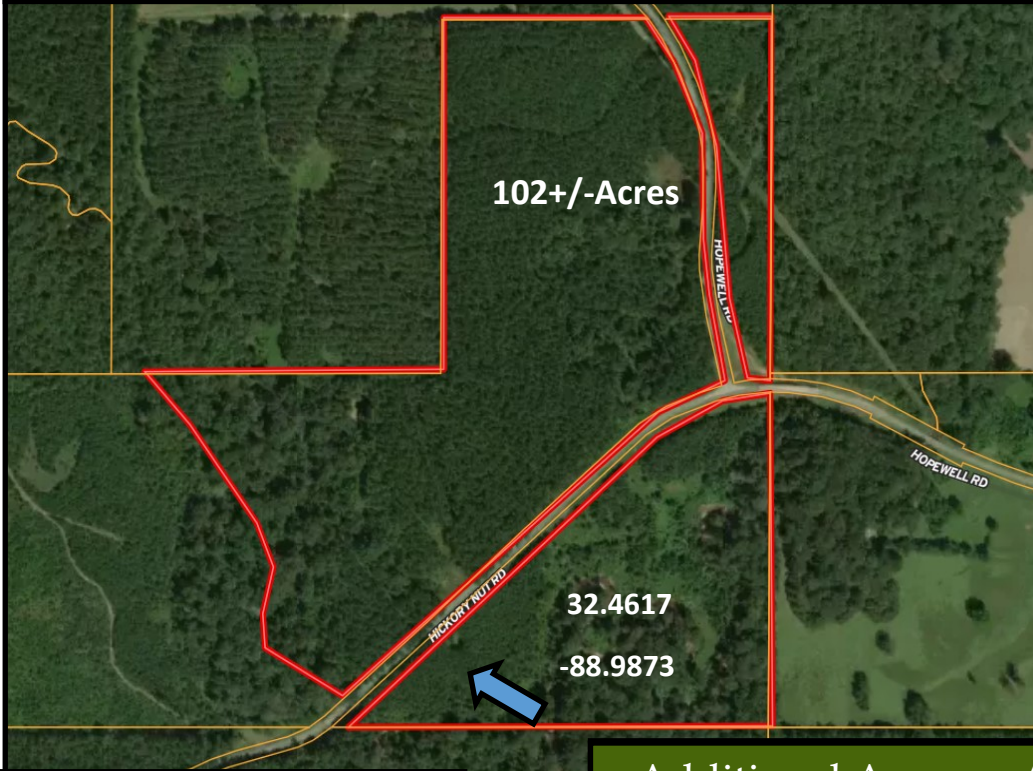

Aerial Map

Flood Map

Additional Acreage Available

call me today!

PRESTON SMITH, MANAGING BROKER

Preston@TomSmithLand.com

601.990.5070 office | 601.209.7150 cell

Expect More. Get More.

TomSmithLandandHomes.com

Information is believed to be accurate but not guaranteed.