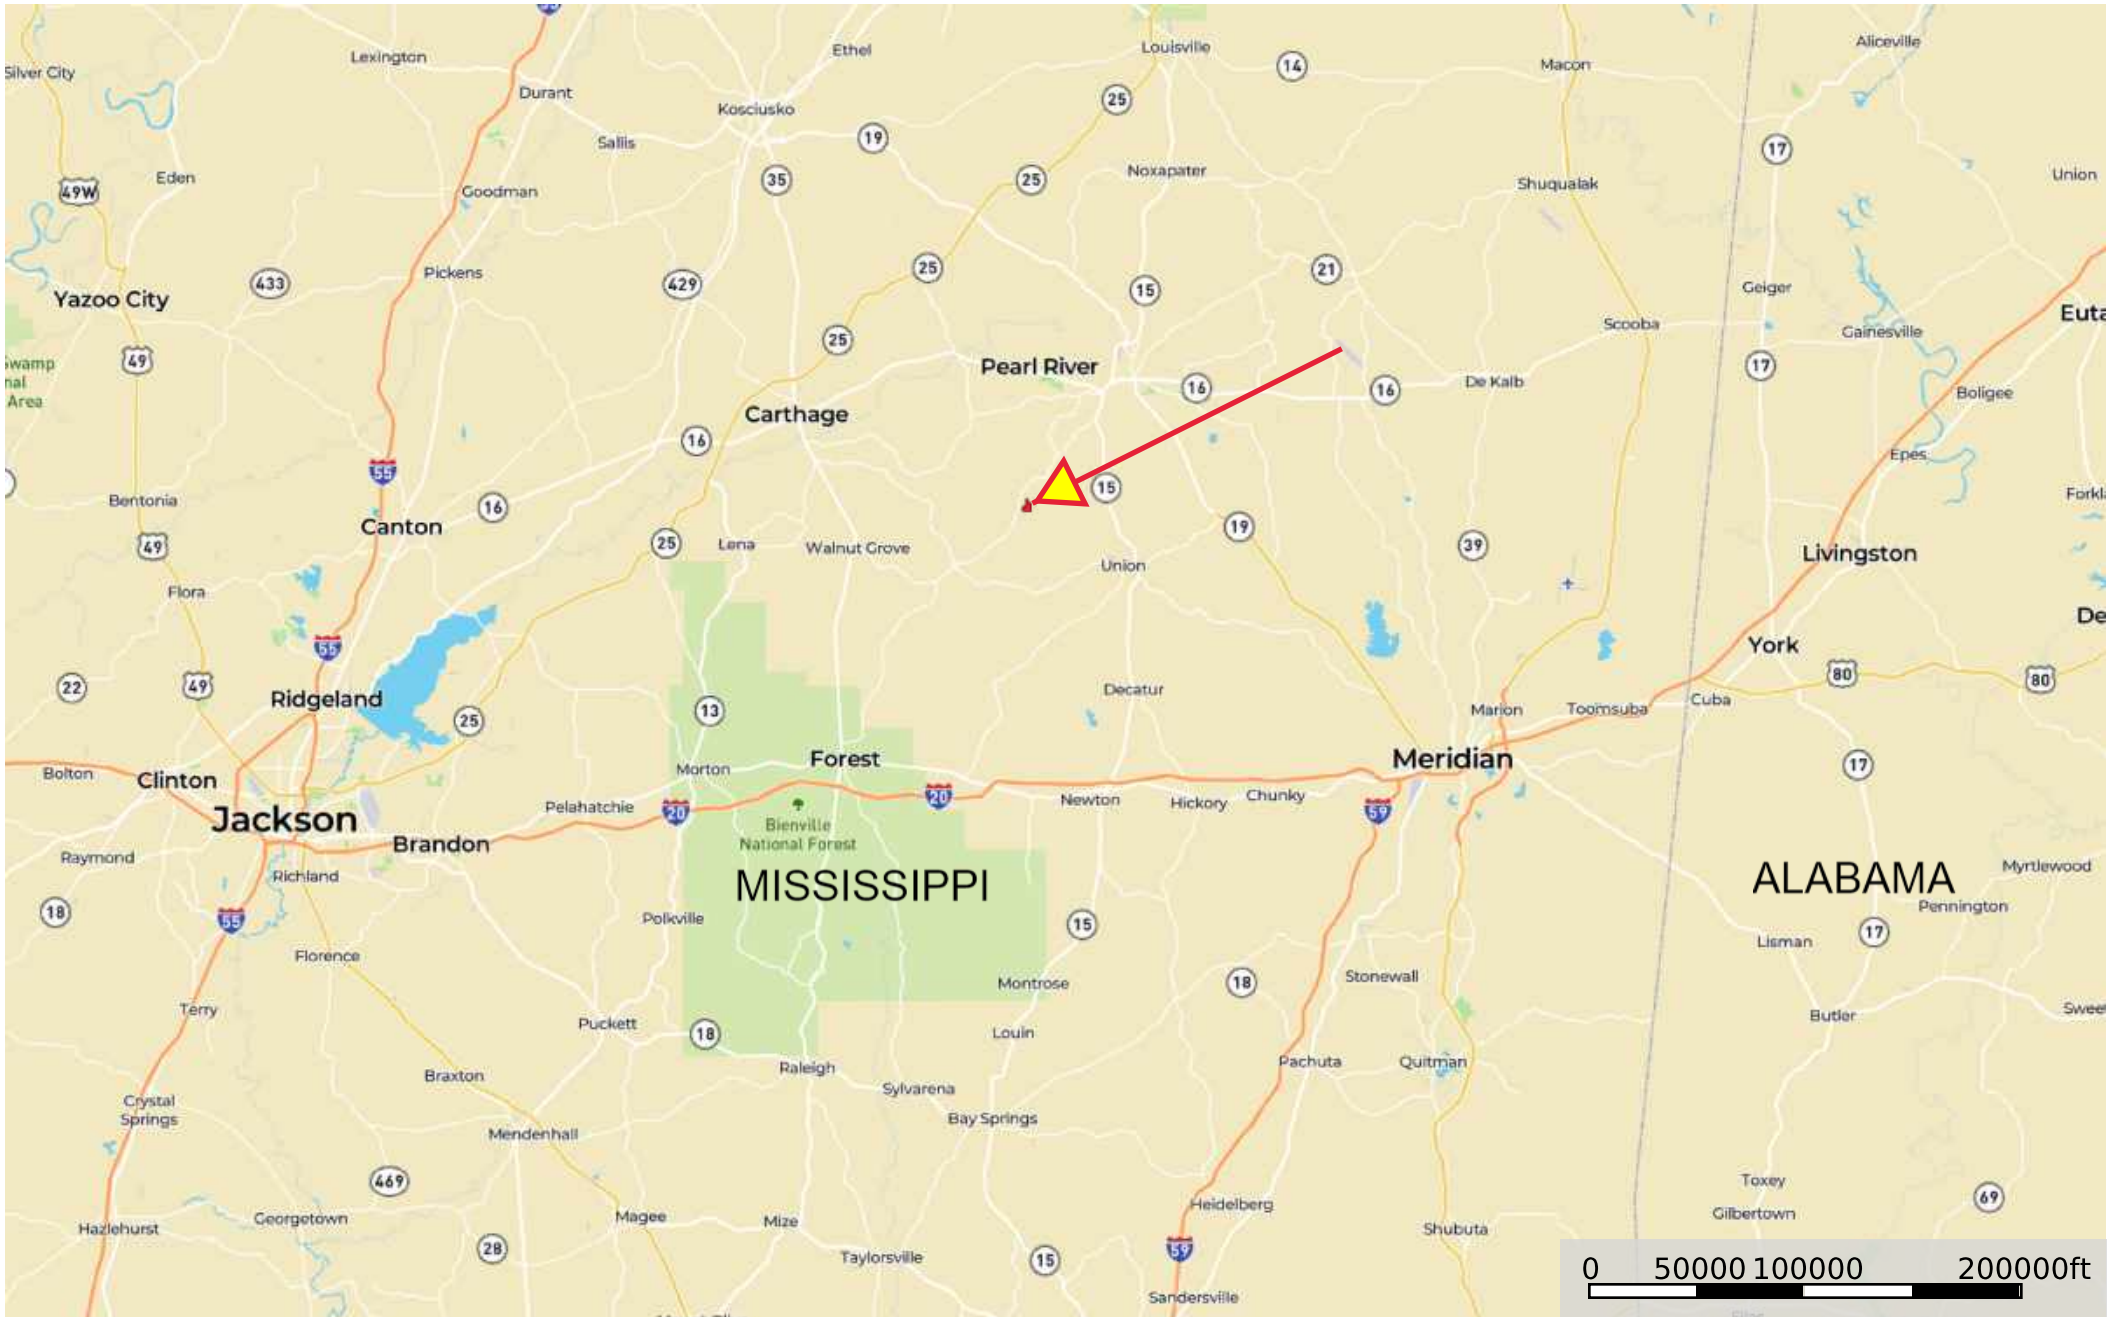

# JD-RD 129 ADKINS 12 HOUSE FARM

Mississippi, AC +/-

 Boundary

 Boundary

Boundary Stream, Intermitt River/Creek Water Body

# JD-RD 129 ADKINS 12 HOUSE FARM

Mississippi, AC +/-

 Boundary