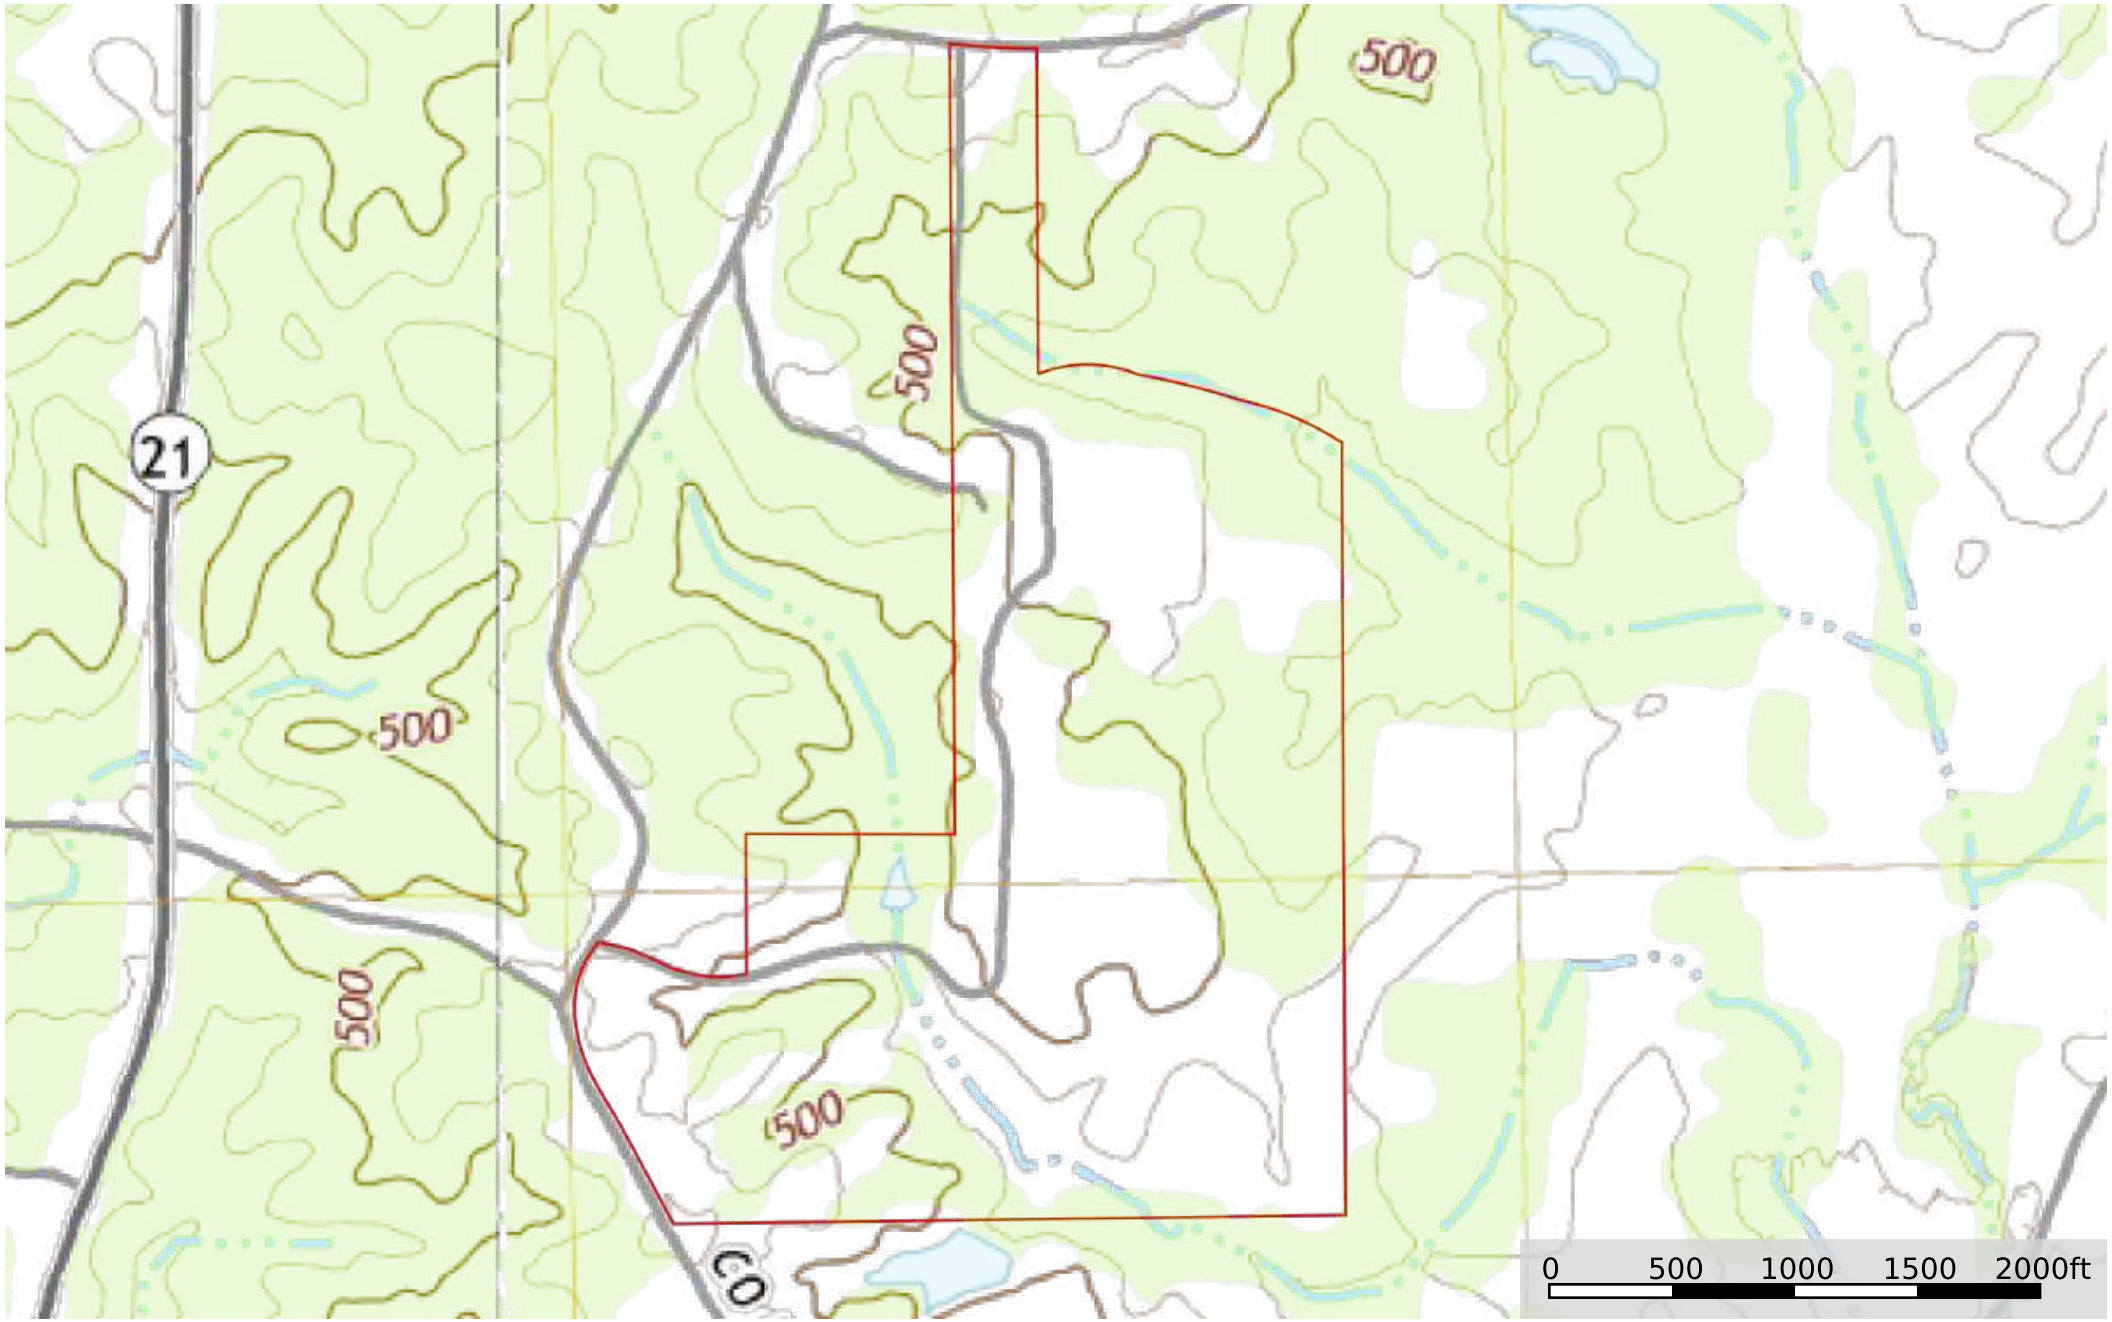

# JD-RD 129 ADKINS 12 HOUSE FARM

Mississippi, AC +/-

 Boundary

 Boundary

Boundary Stream, Intermitt River/Creek Water Body

# JD-RD 129 ADKINS 12 HOUSE FARM

Mississippi, AC +/-

 Boundary