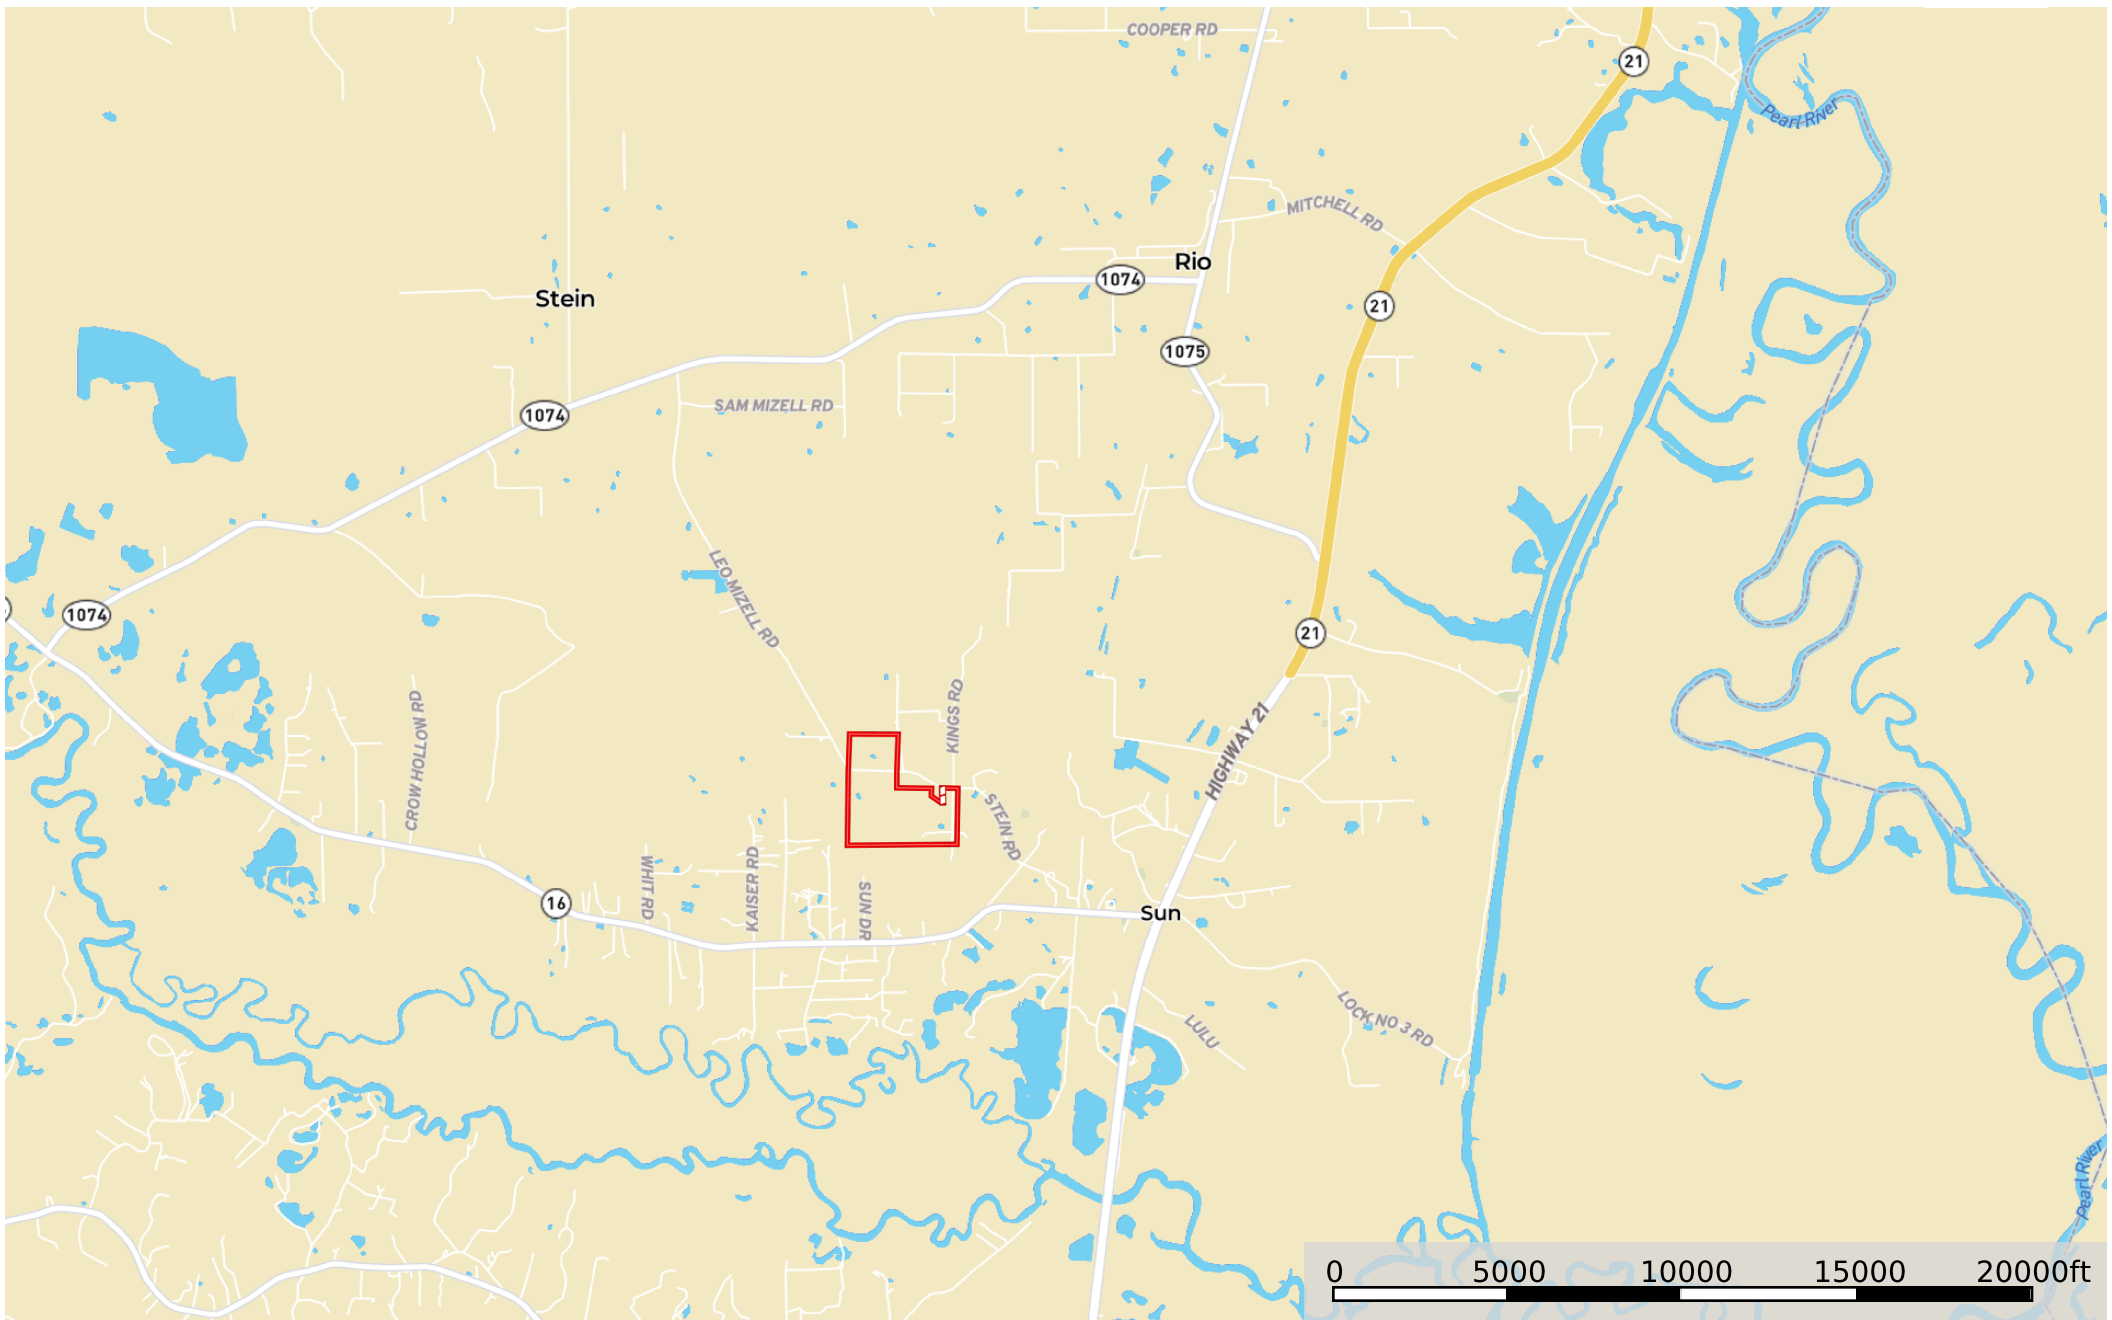

OD Kain / Sun LA

Washington Parish, Louisiana, 119.5 AC +/-

 Boundary  Boundary