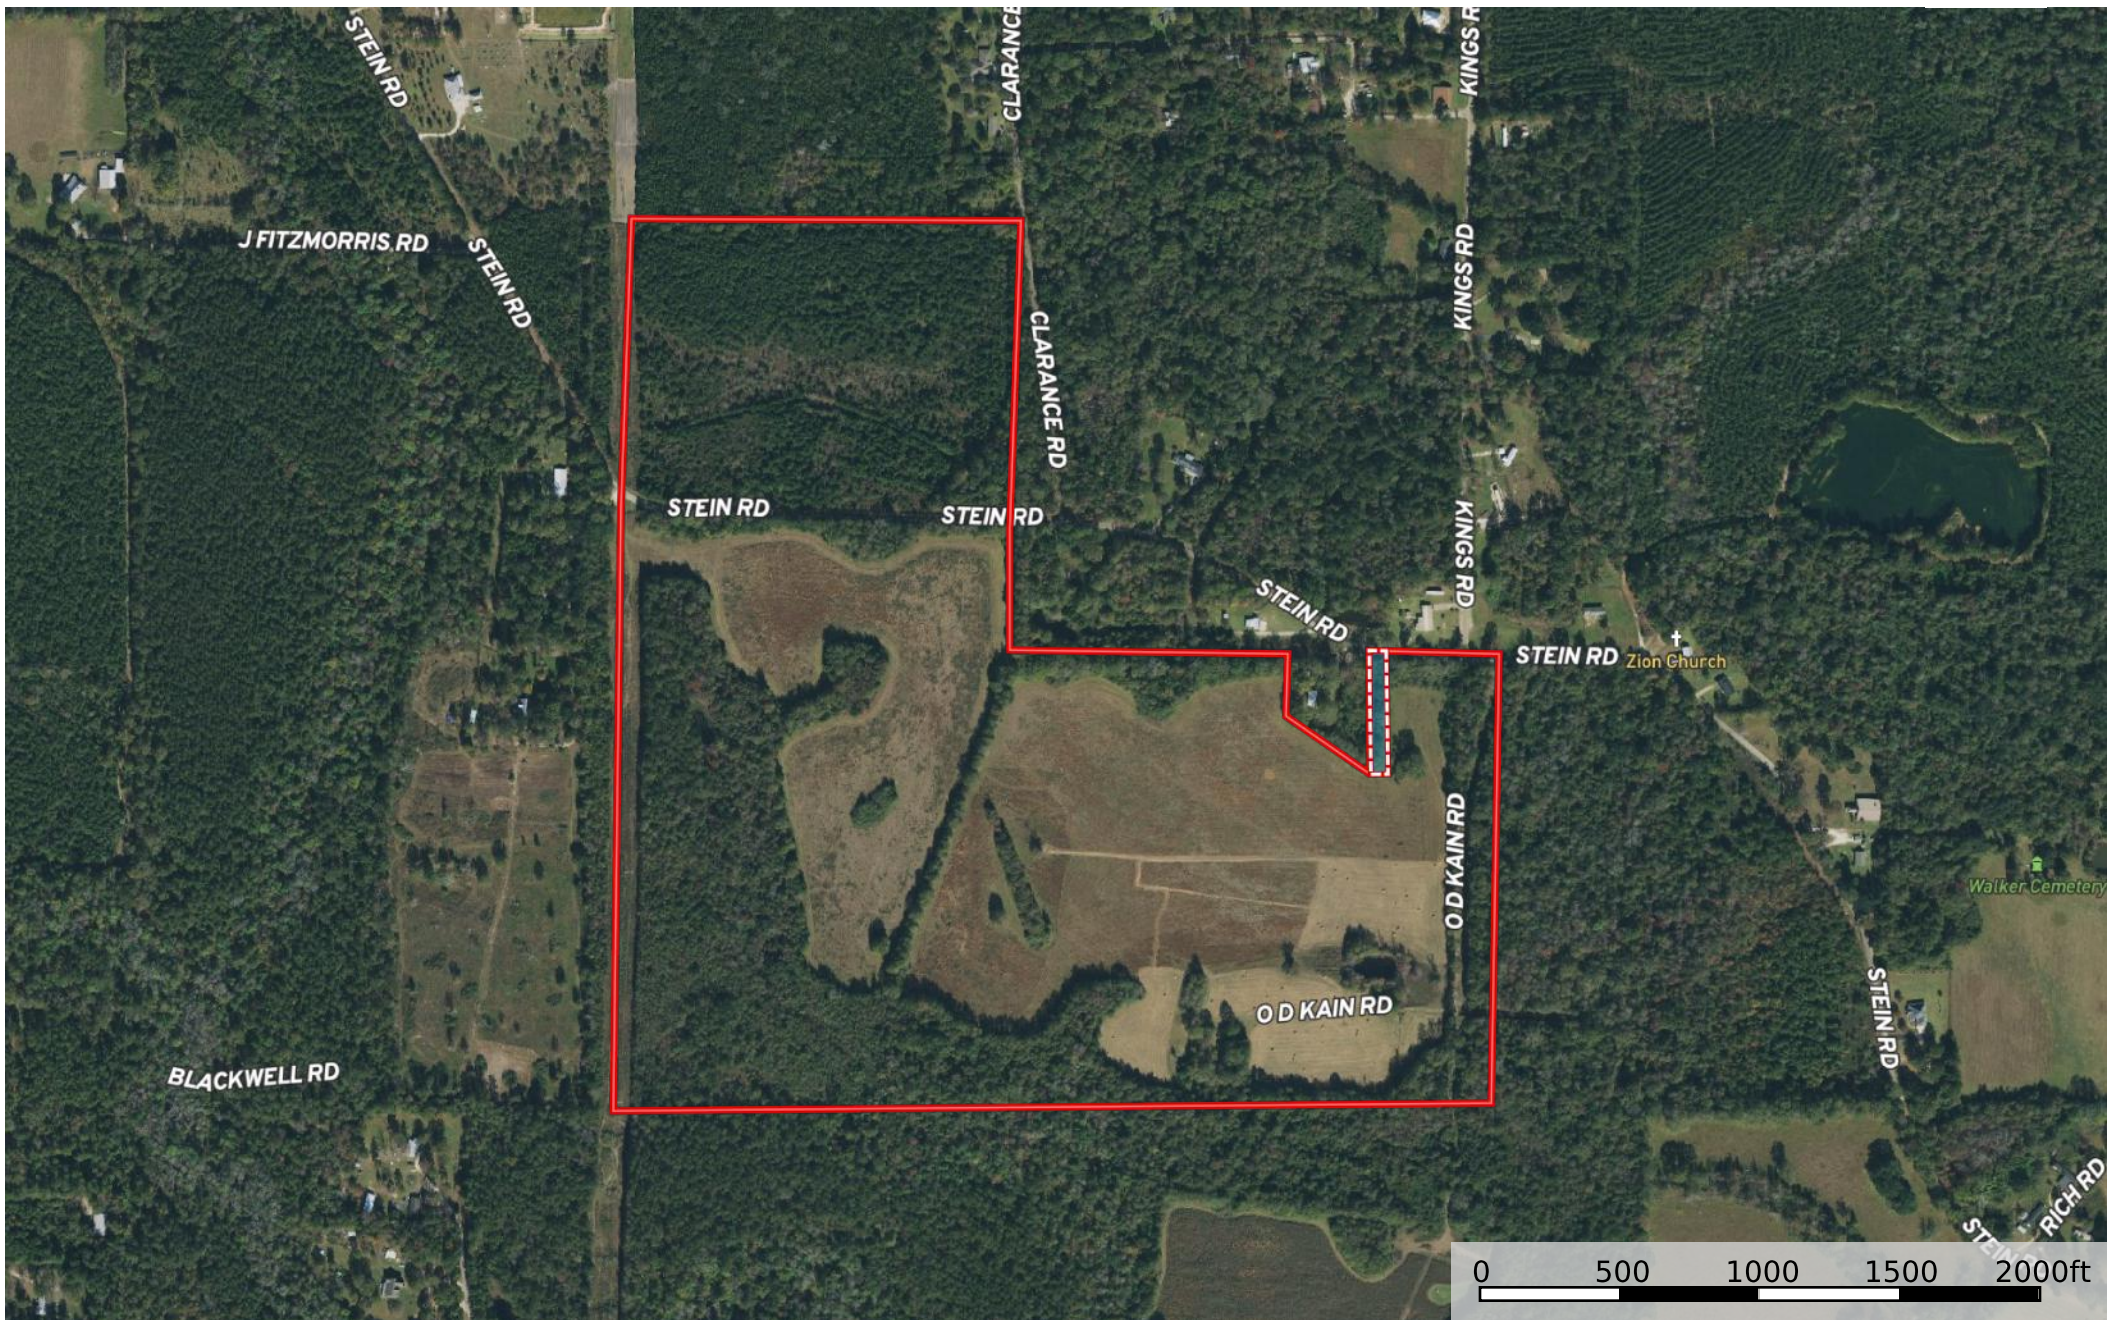

OD Kain / Sun LA

Washington Parish, Louisiana, 119.5 AC +/-

Boundary Boundary