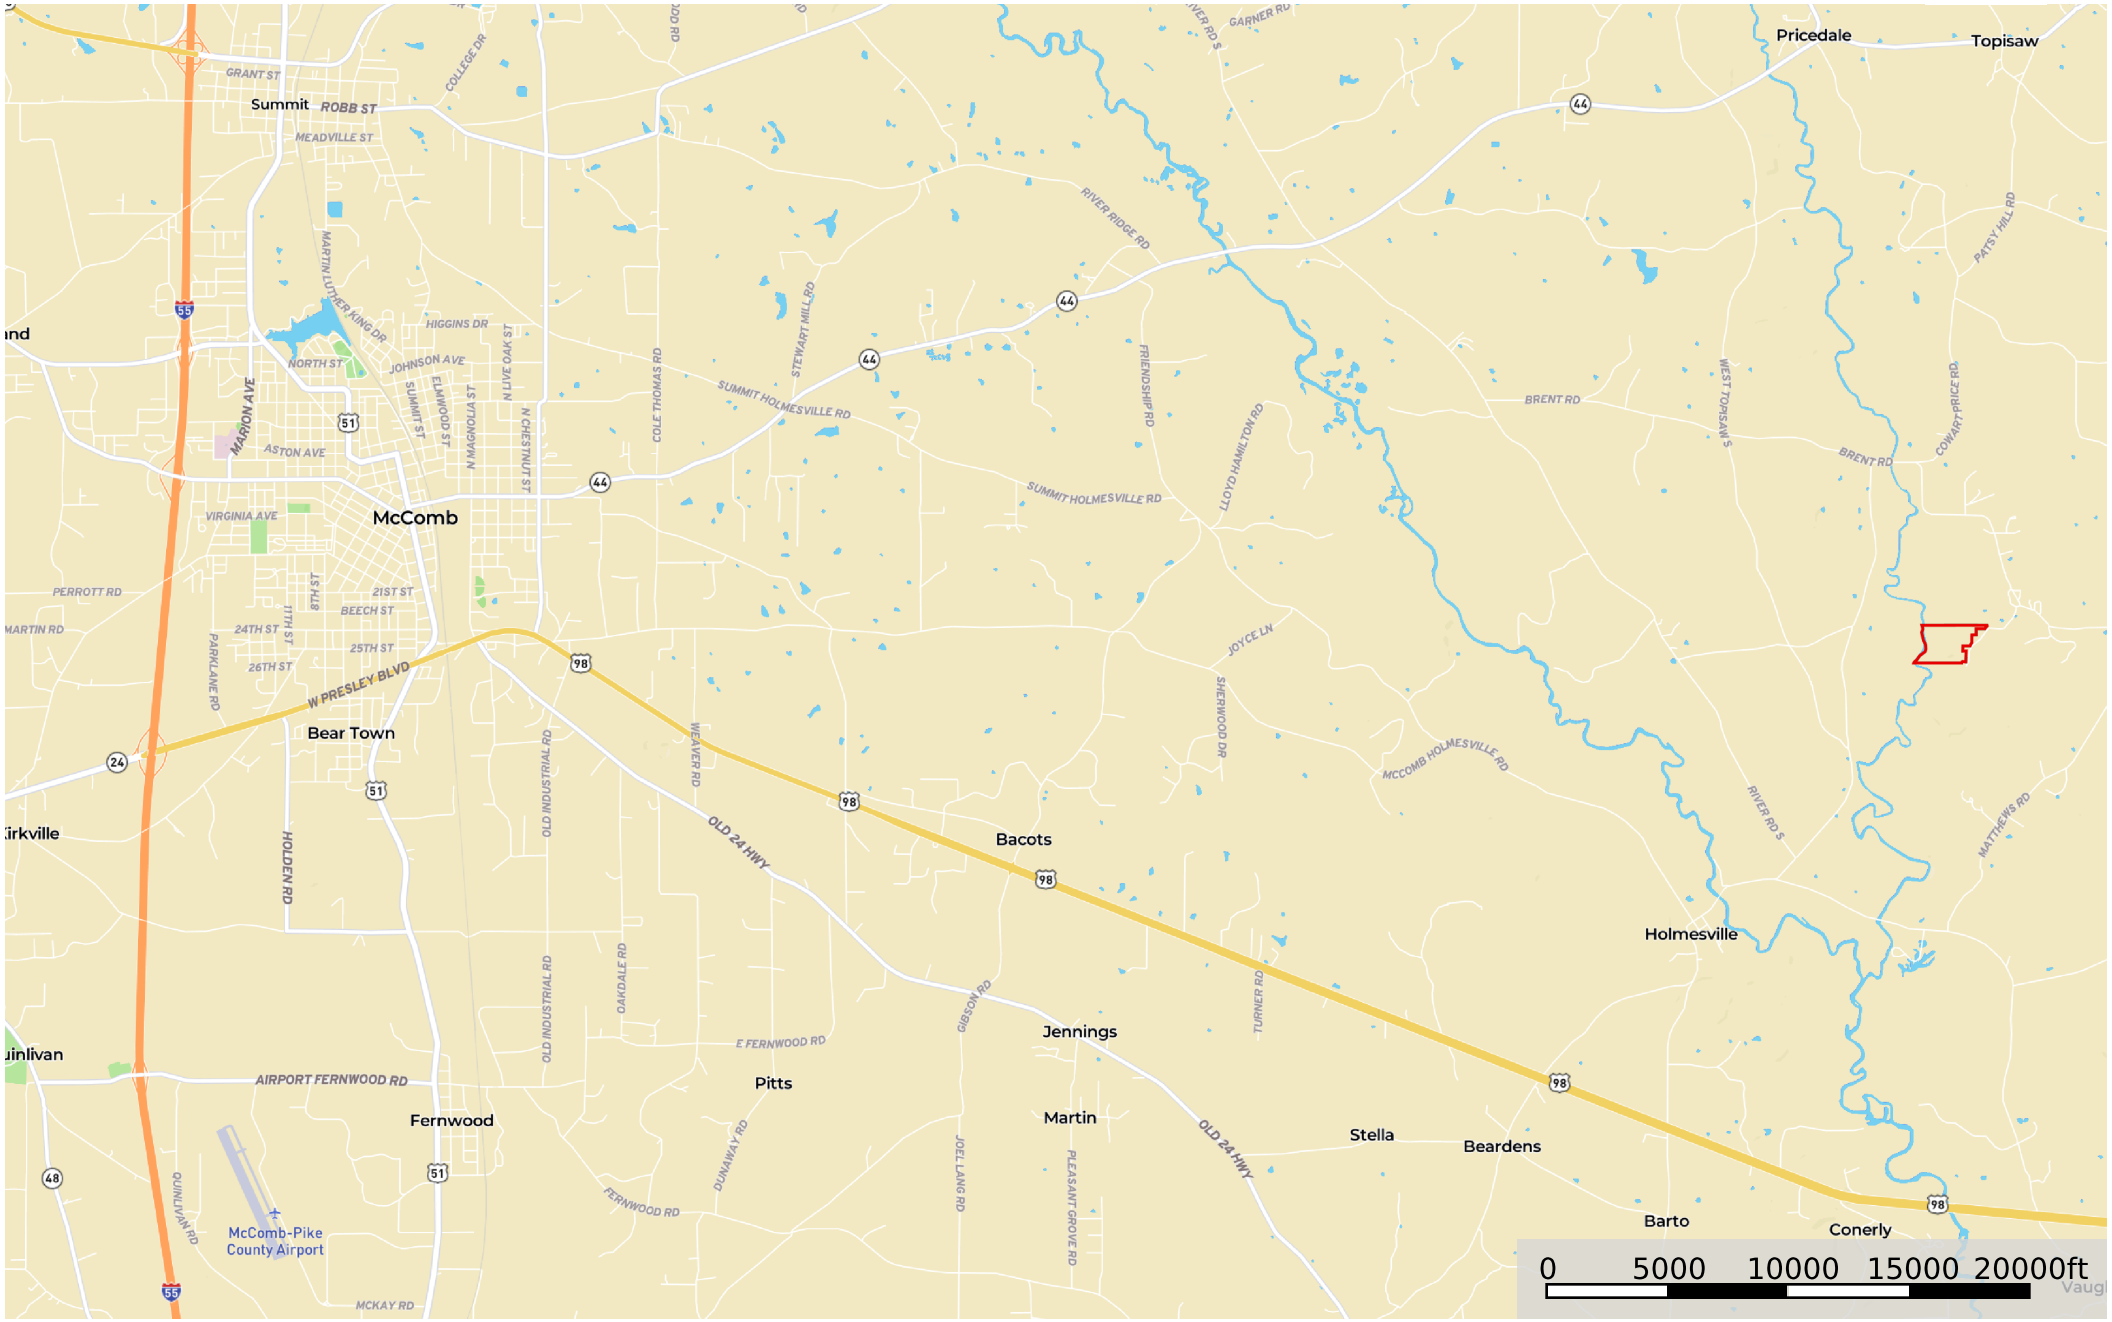

1047 Eugene Bacot Rd

Pike County, Mississippi, 51 AC +/-

 Boundary