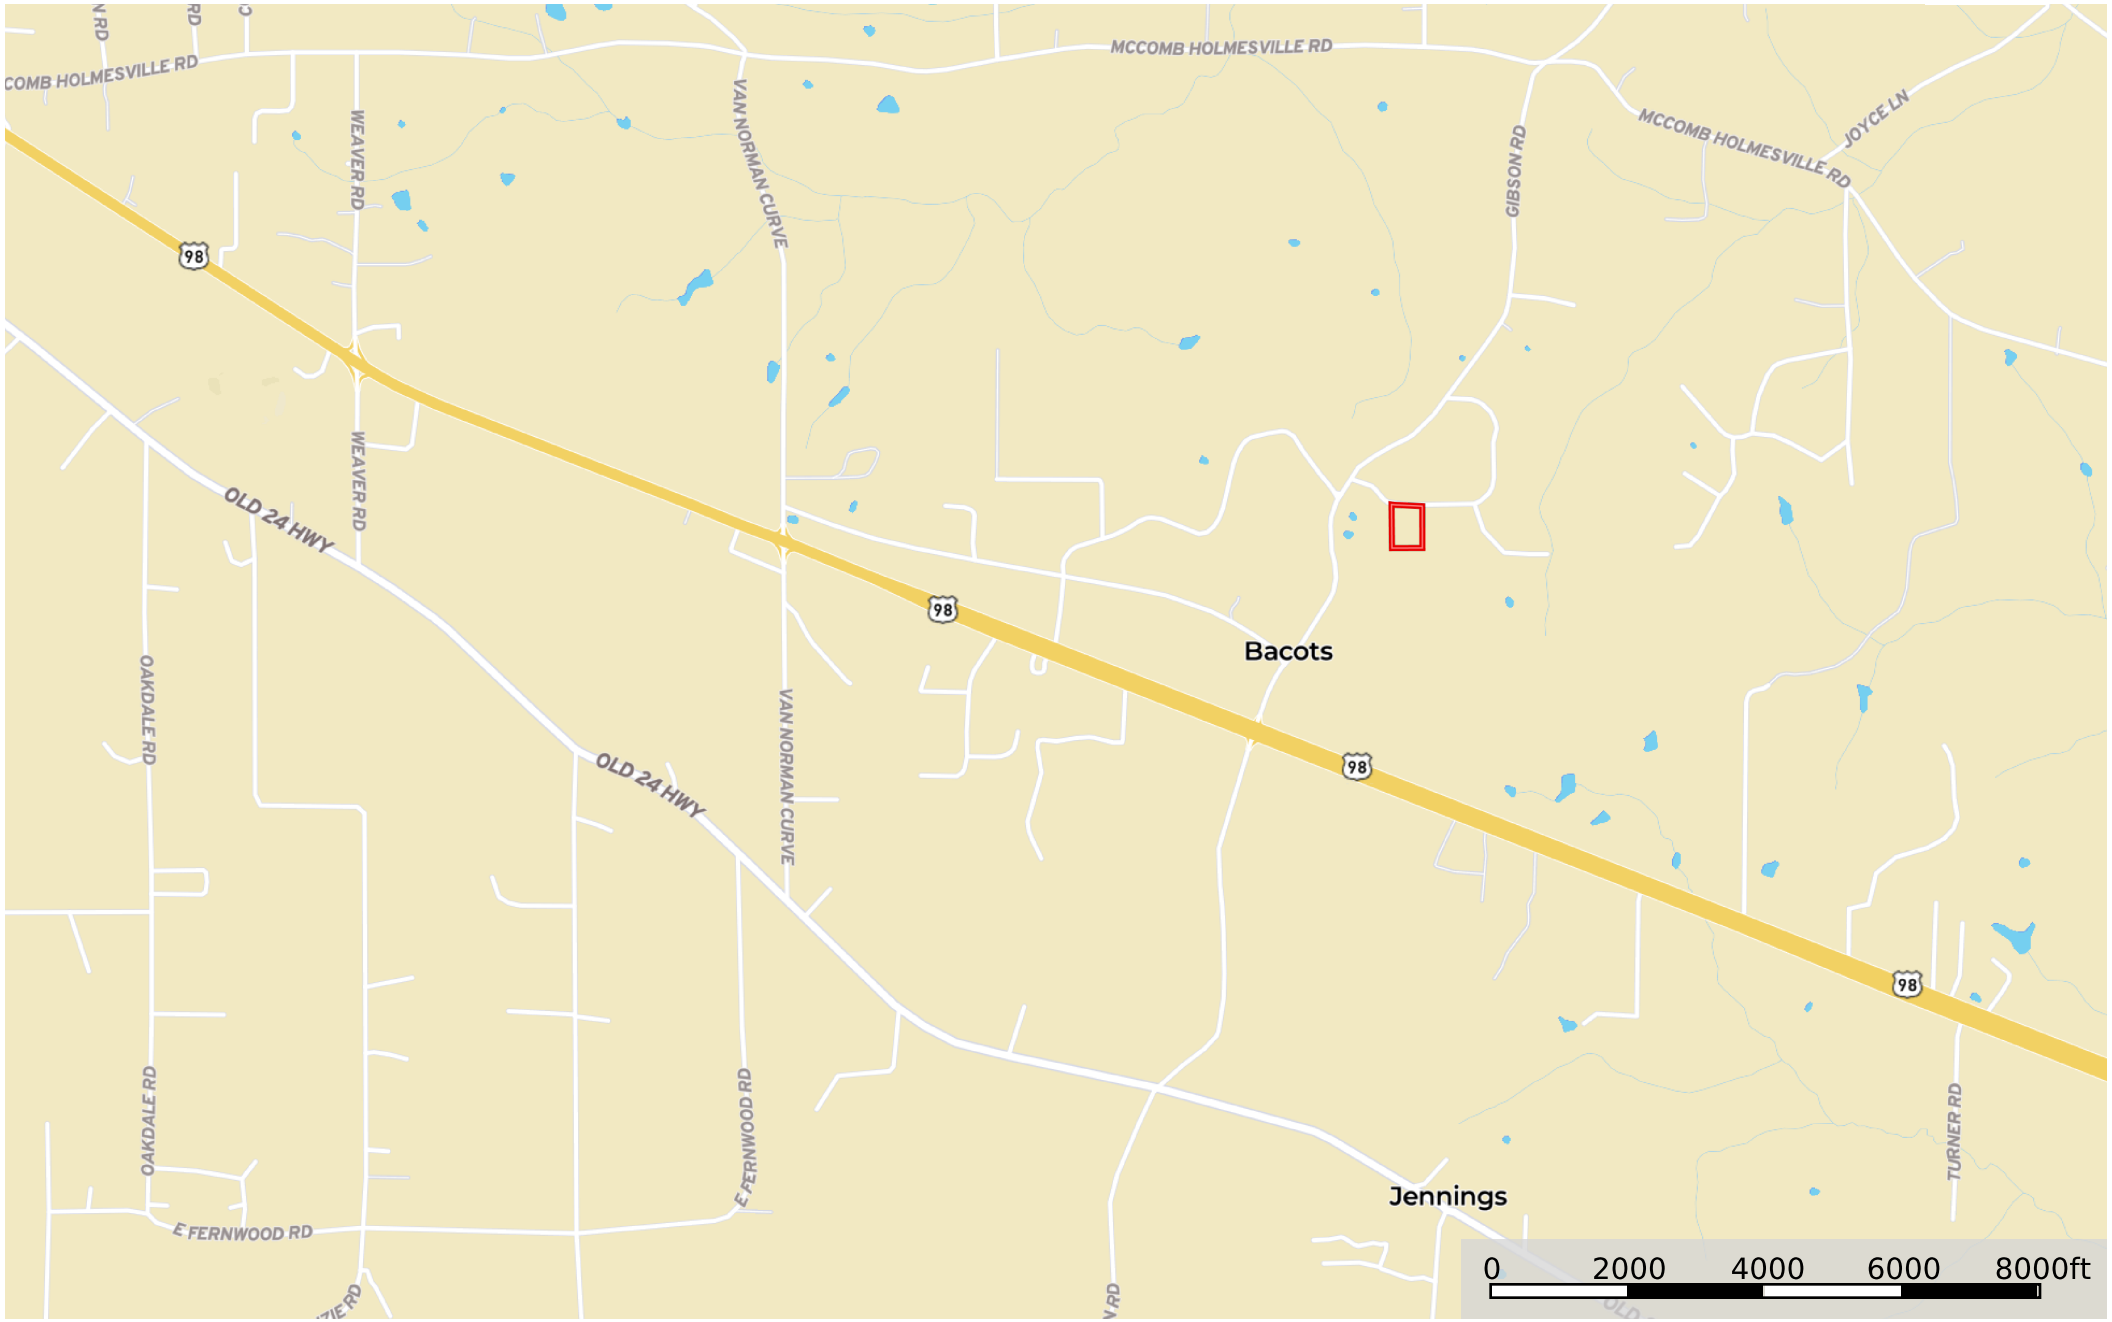

Fortenberry Circle

Pike County, Mississippi, 4.56 AC +/-

 Boundary