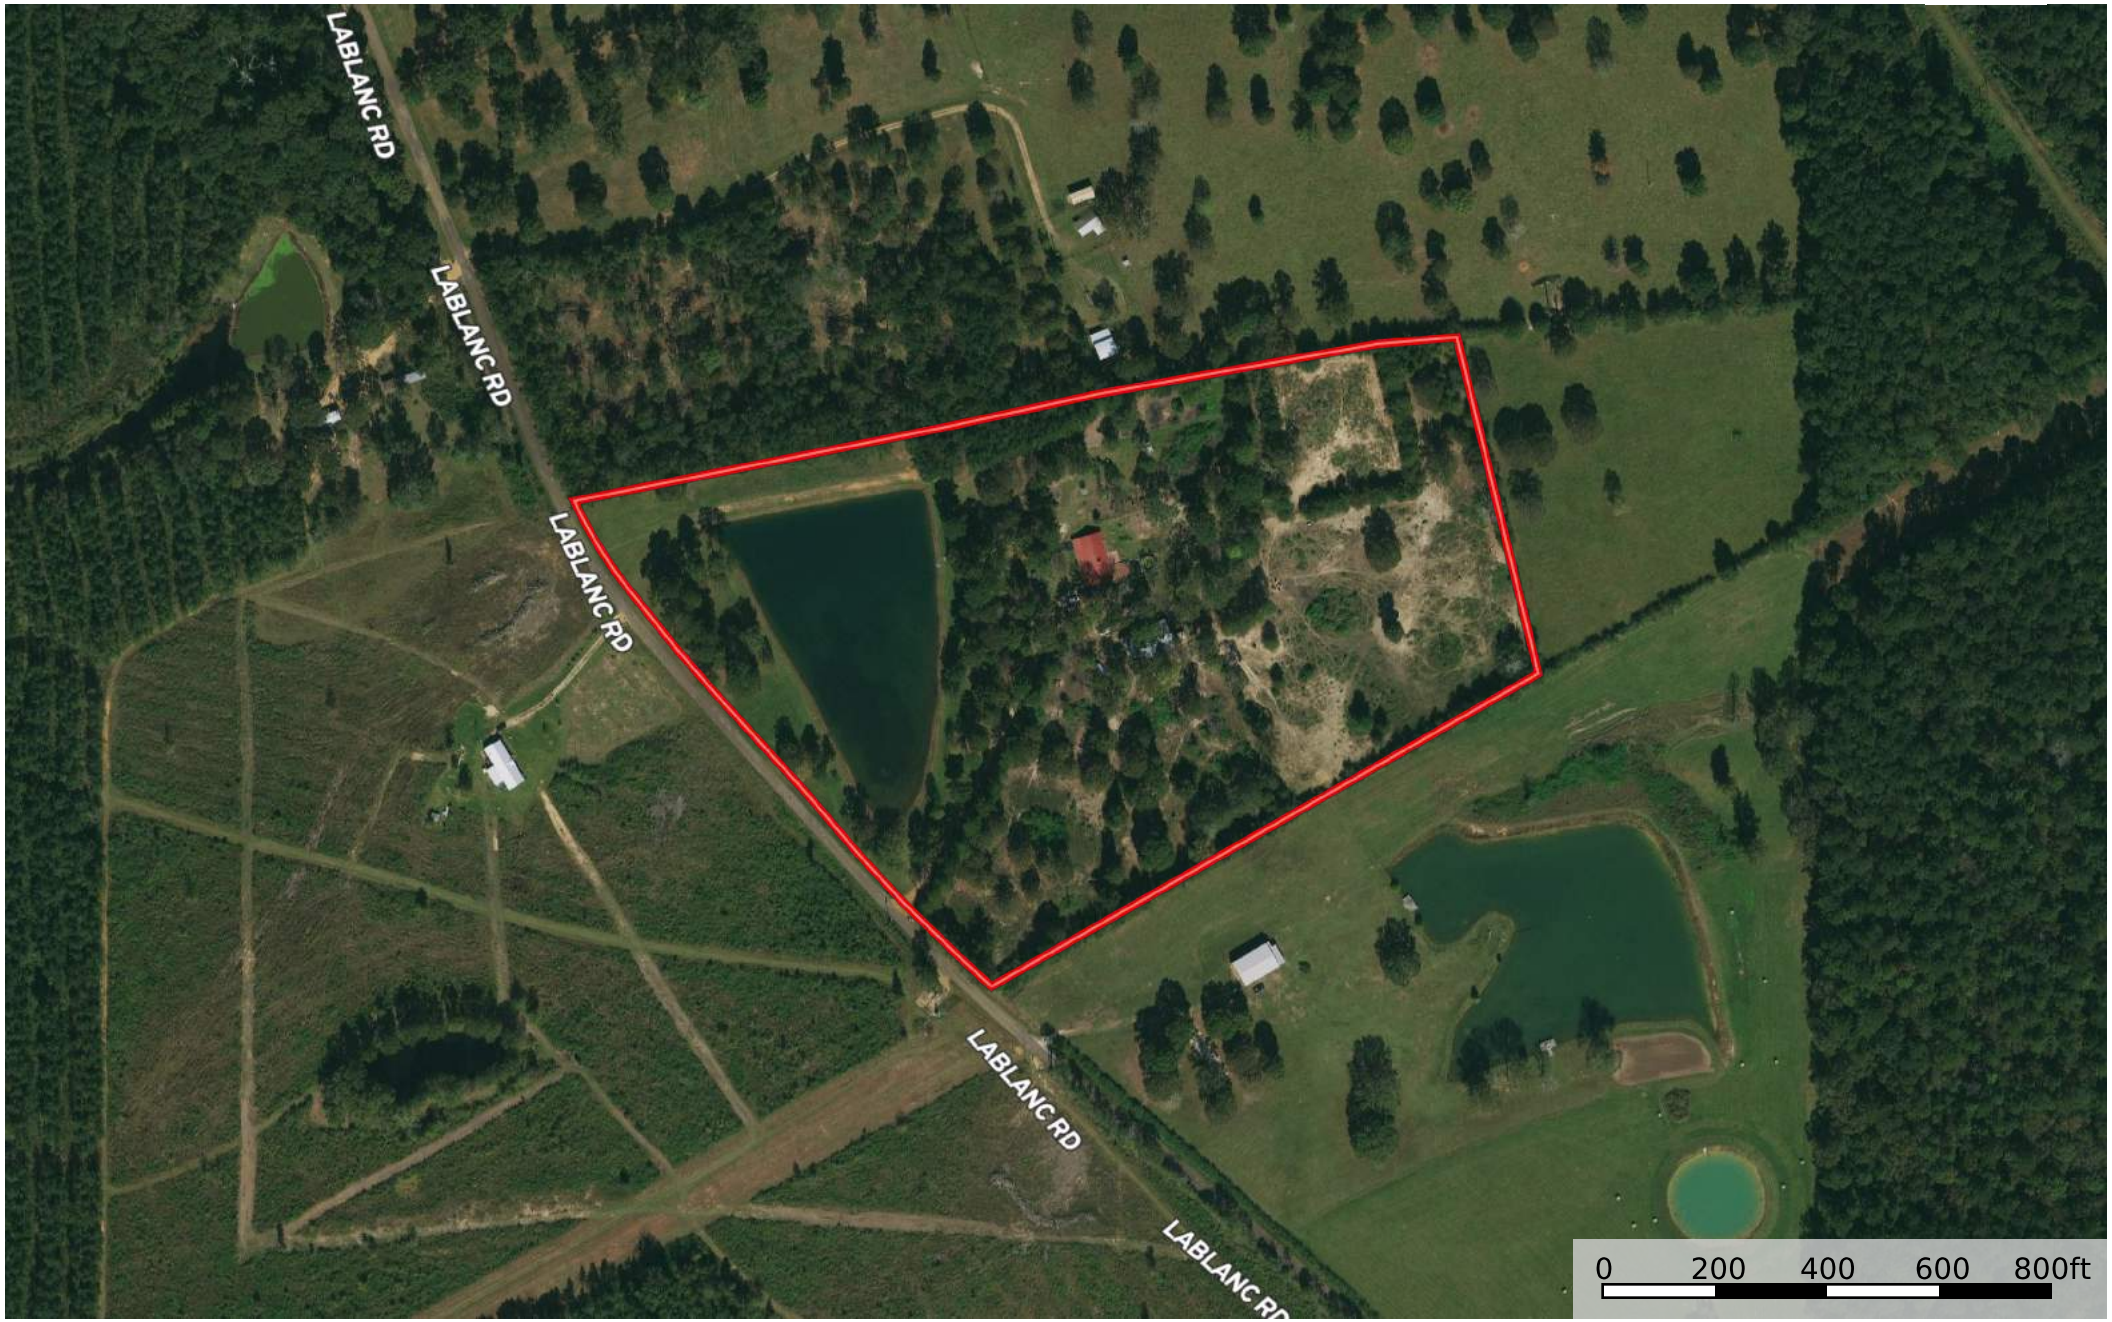

2187 LaBlanc Rd
Pike County, Mississippi, 19.33 AC +/-

 Boundary