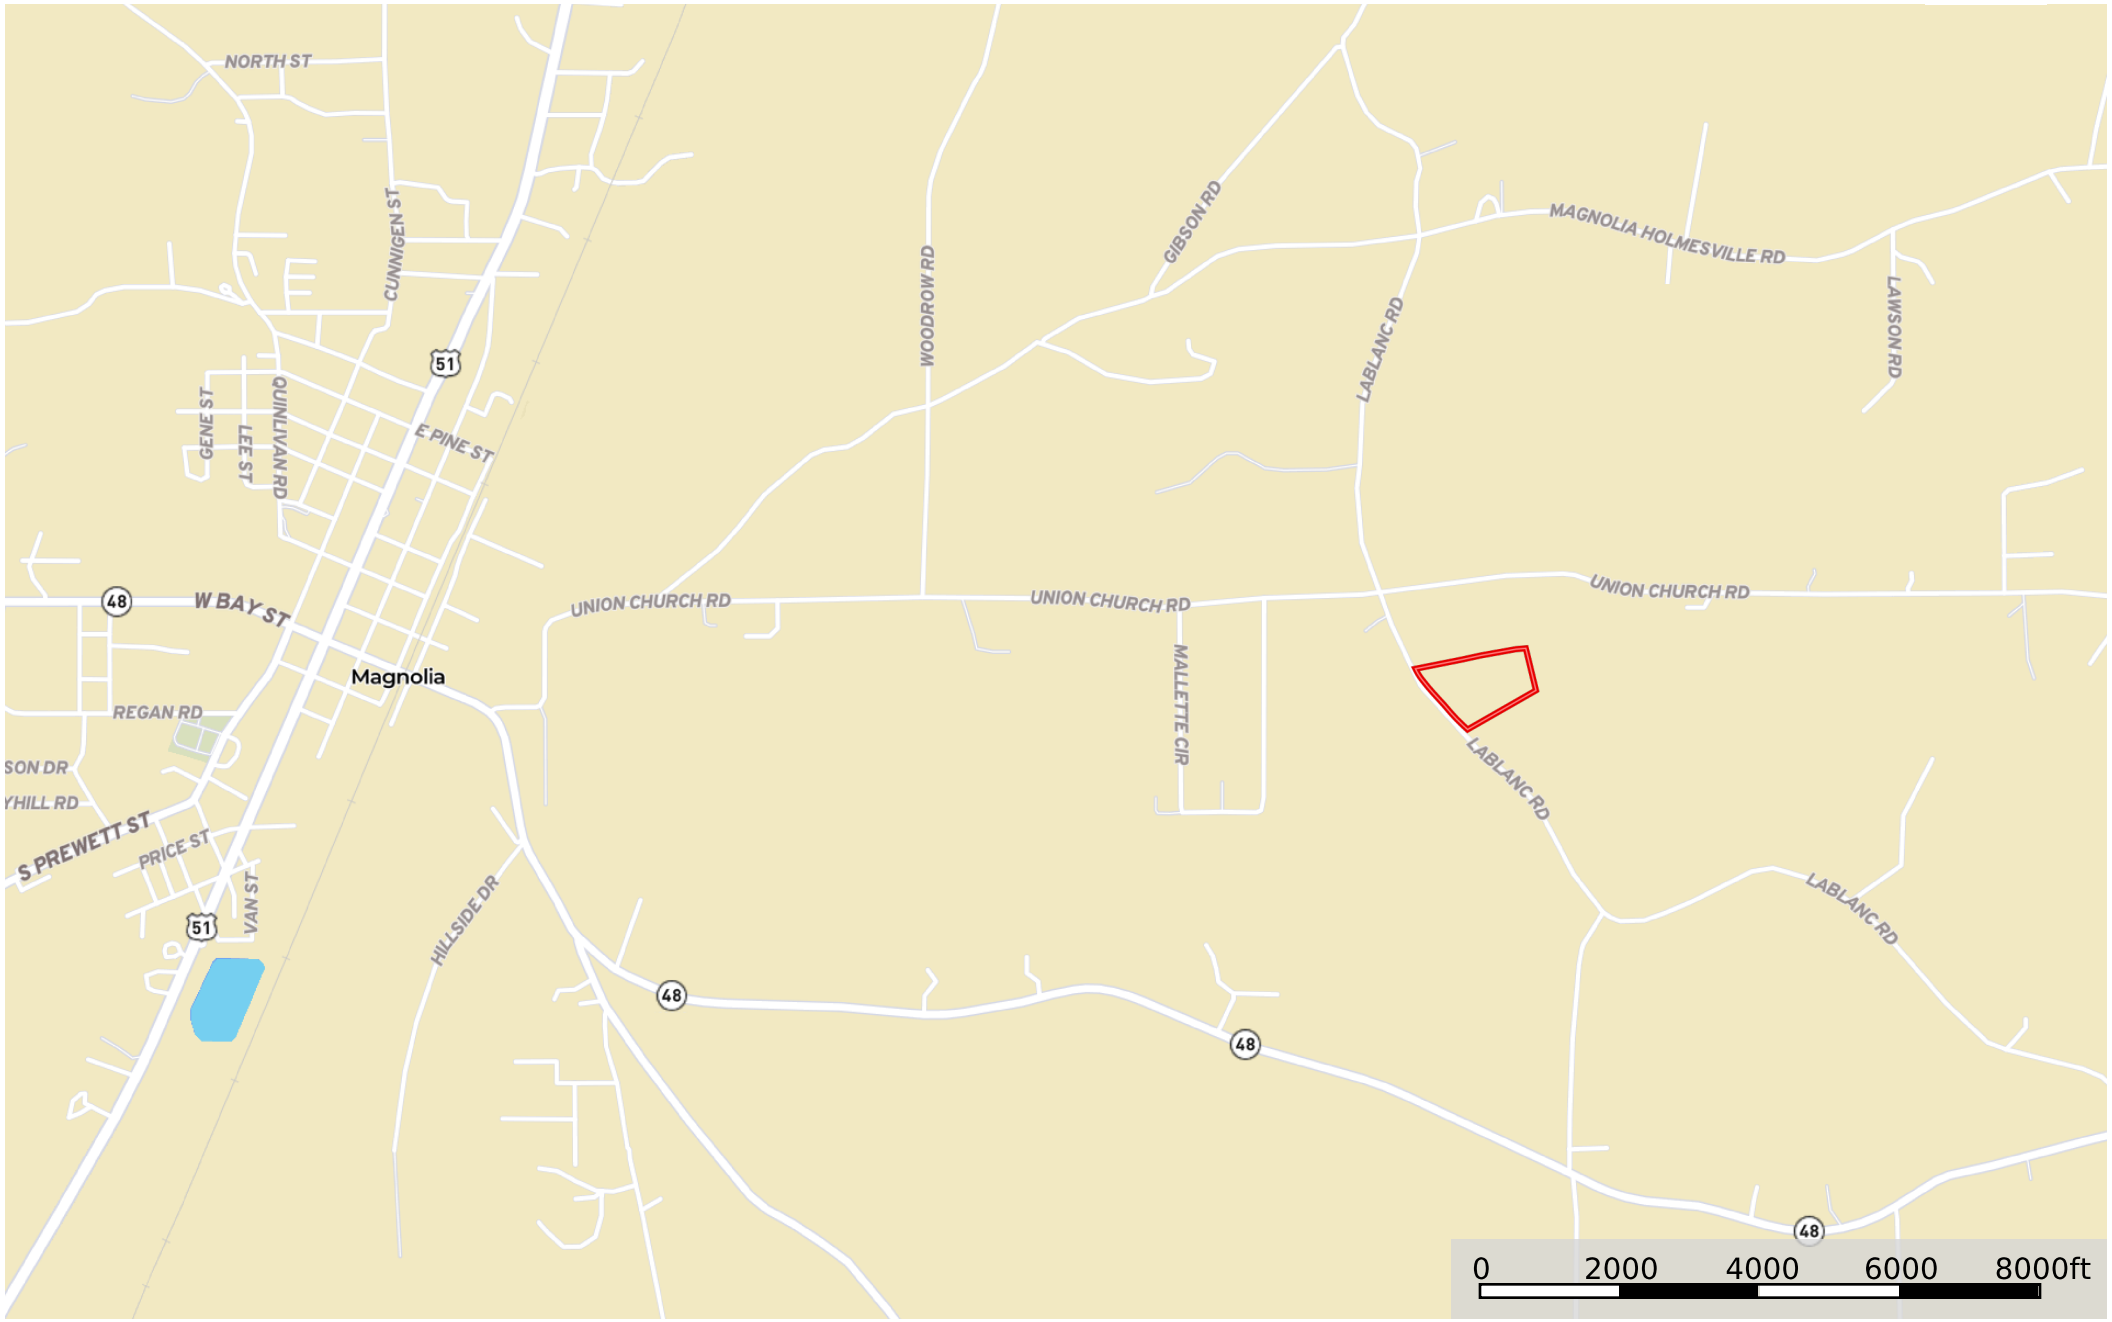

2187 LaBlanc Rd

Pike County, Mississippi, 19.33 AC +/-

 Boundary