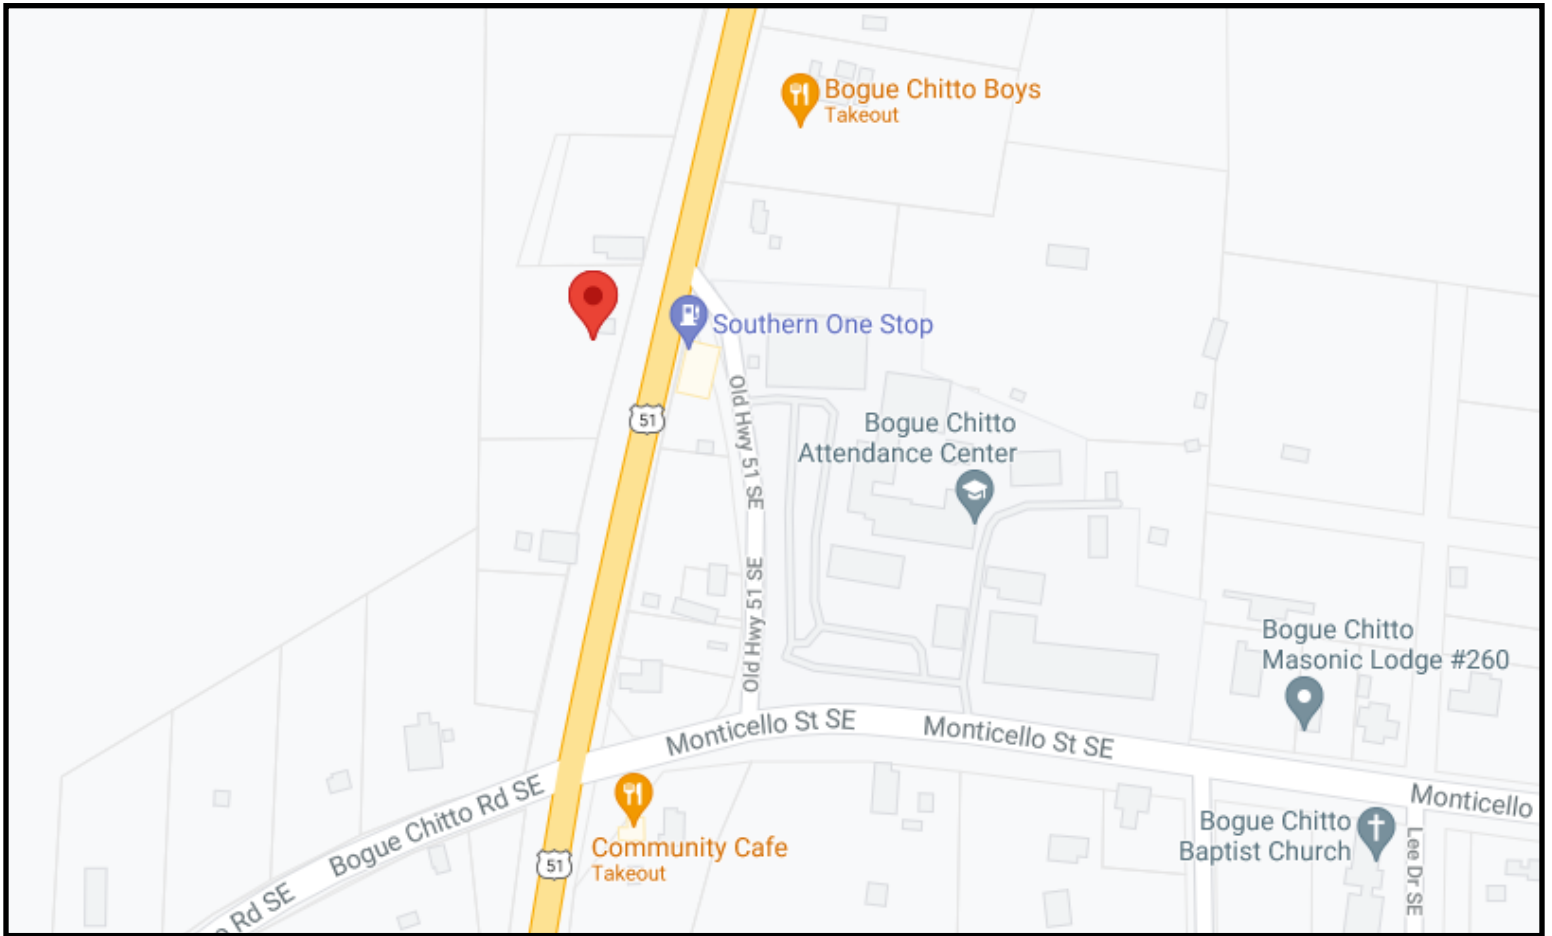

**HOME SITUATED ON 1.25± ACRES IN
LINCOLN COUNTY, MISSISSIPPI**

2262 Highway 51, Bogue Chitto, MS

\$85,000

Looking for an affordable home in an excellent location? If so this three bedroom two bath home, located in Bogue Chitto, MS right on Hwy 51 directly across from Bogue Chitto School, is perfect for you. The block home sits on 1.25 acres and comes with a shed for storage or various activities behind the house and features both large front and rear porches. Do not miss out on this opportunity. Call Eli Ferguson today!!!

Directions From Bogue Chitto, MS: From the intersection of Hwy 51 and Bogue Chitto Road, travel North on Hwy 51 for .1 miles and the property will be on your left.

Call me today!

ELI FERGUSON, REALTOR®

Eli@TomSmithLand.com