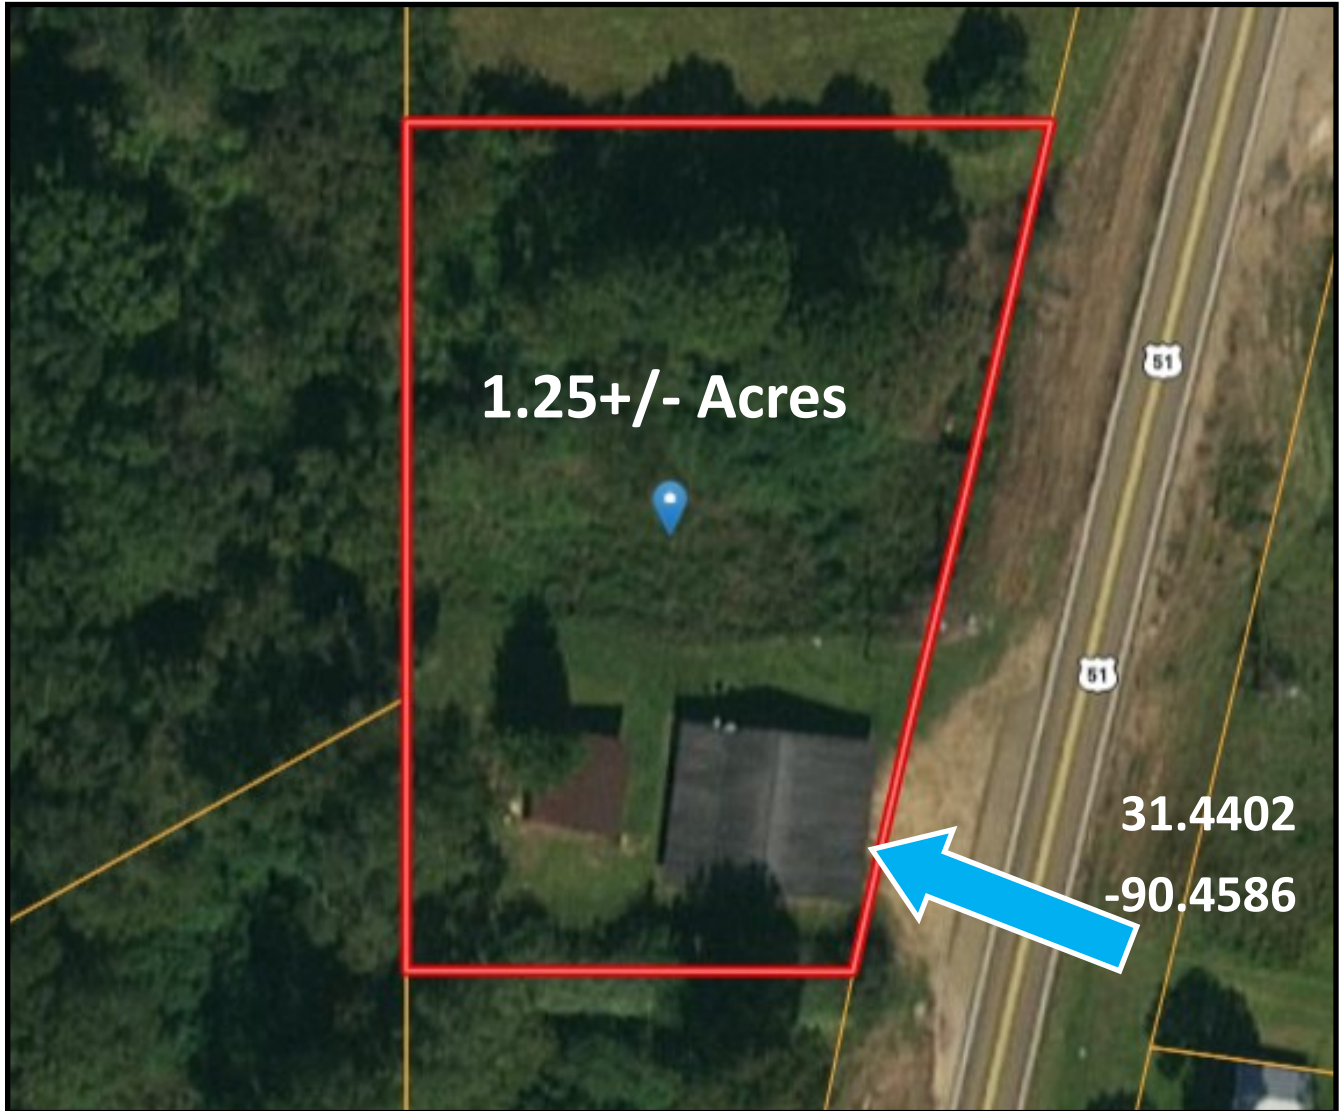

AERIAL MAP

Call me today!

ELI FERGUSON, REALTOR®
Eli@TomSmithLand.com
601.990.5070 office | 601.757.7117 cell