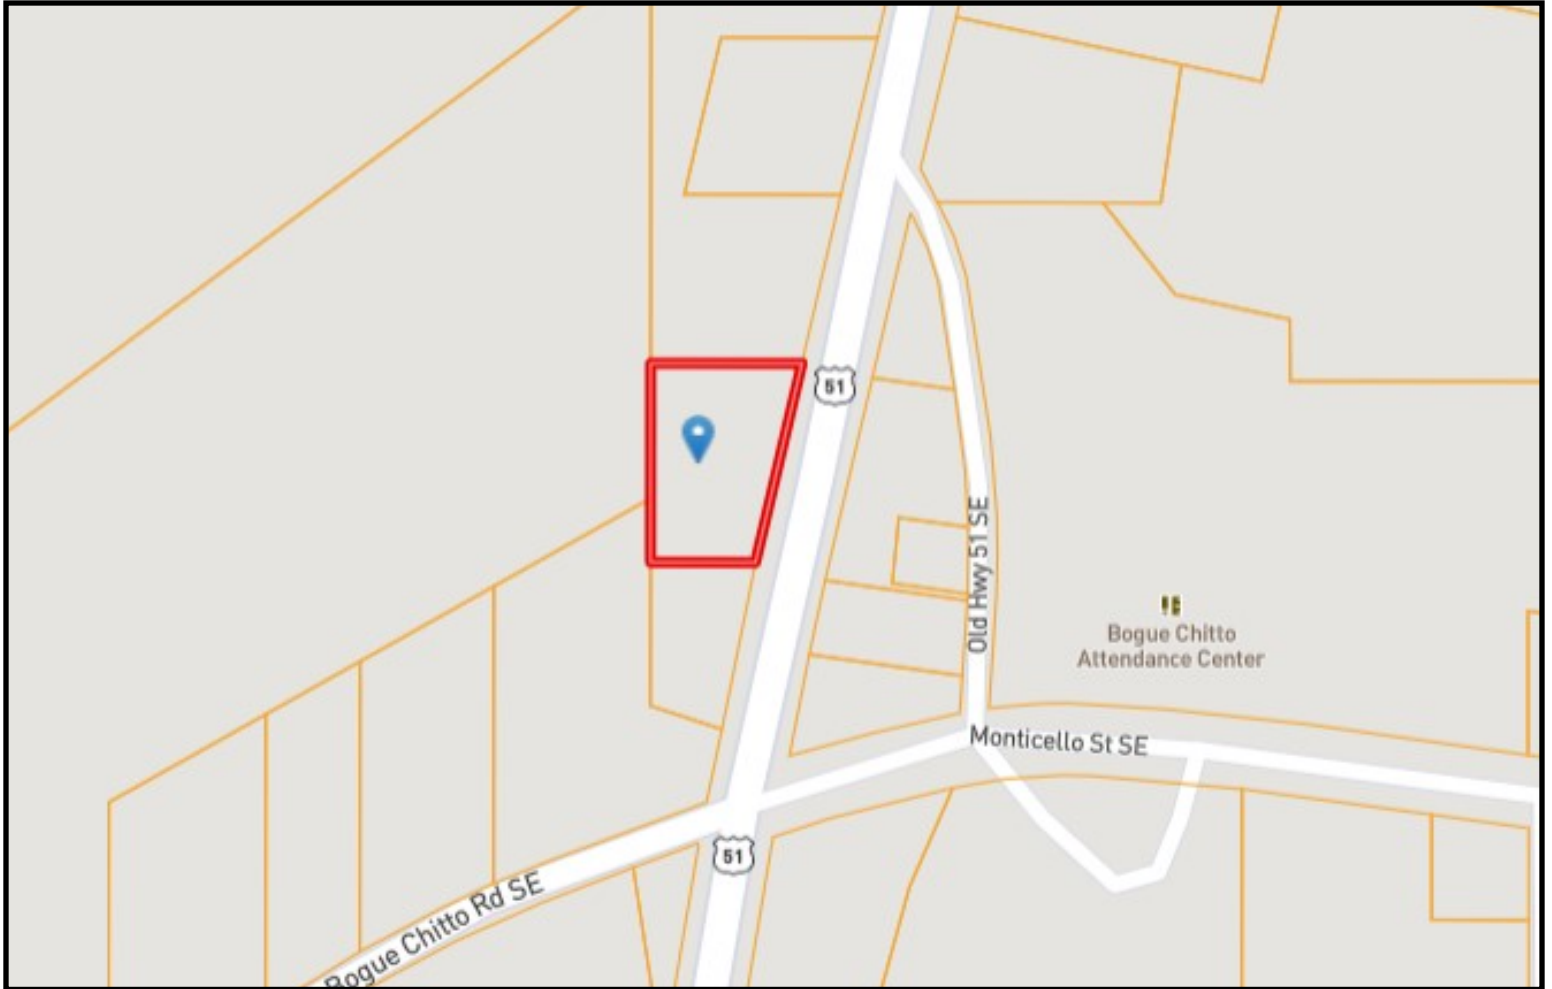

OWNERSHIP MAP

Call me today!

ELI FERGUSON, REALTOR®

Eli@TomSmithLand.com

601.990.5070 office | 601.757.7117 cell