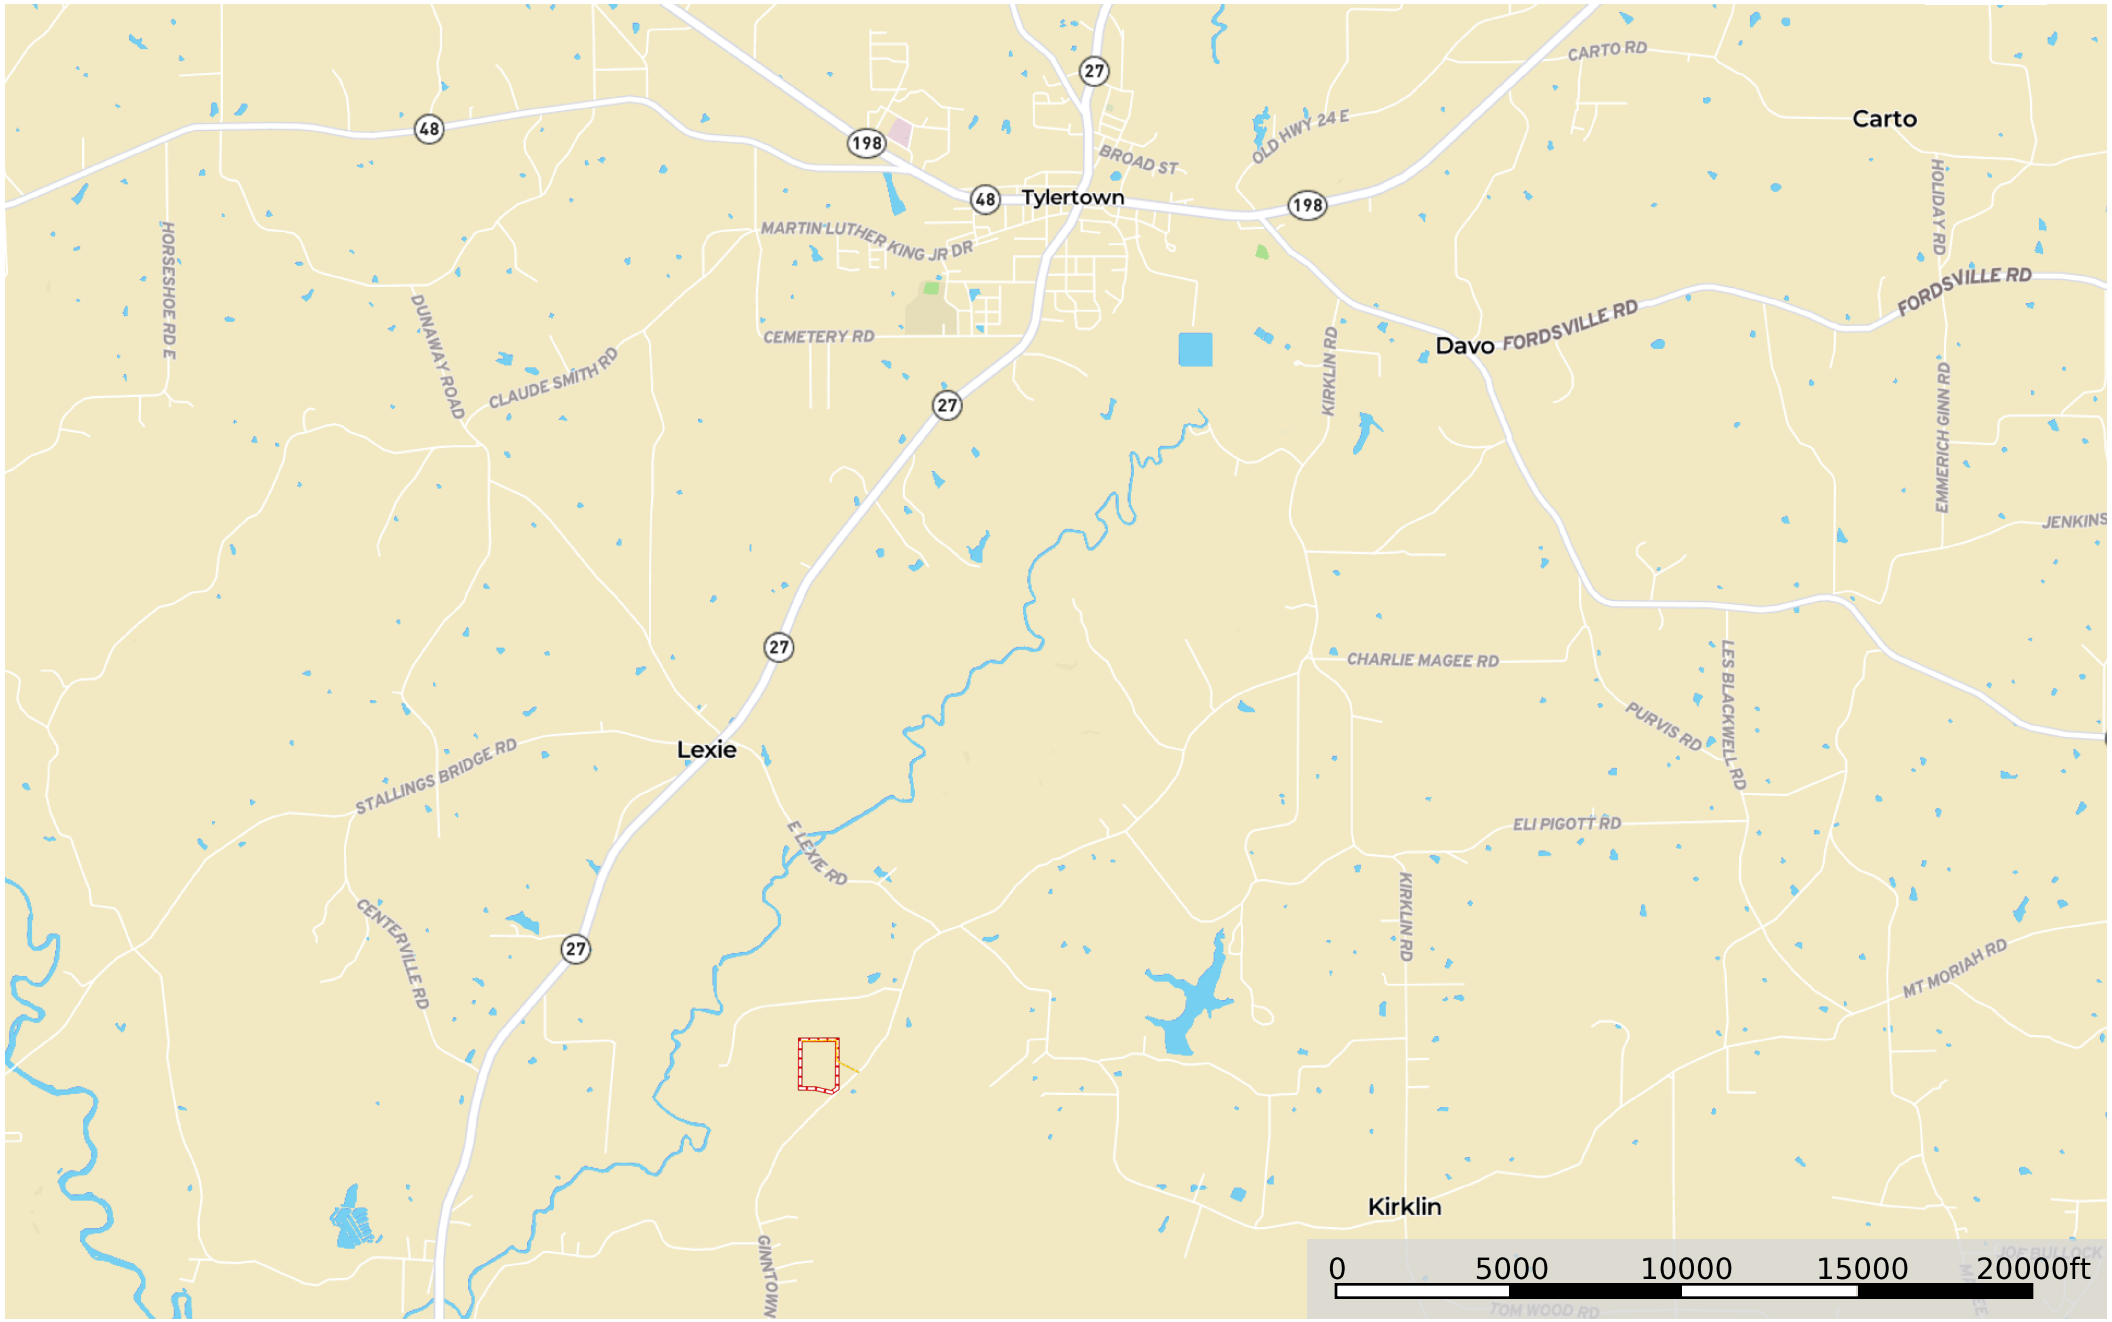

323 Ginntown Rd

Walthall County, Mississippi, 24 AC +/-

 Boundary  Road / Trail