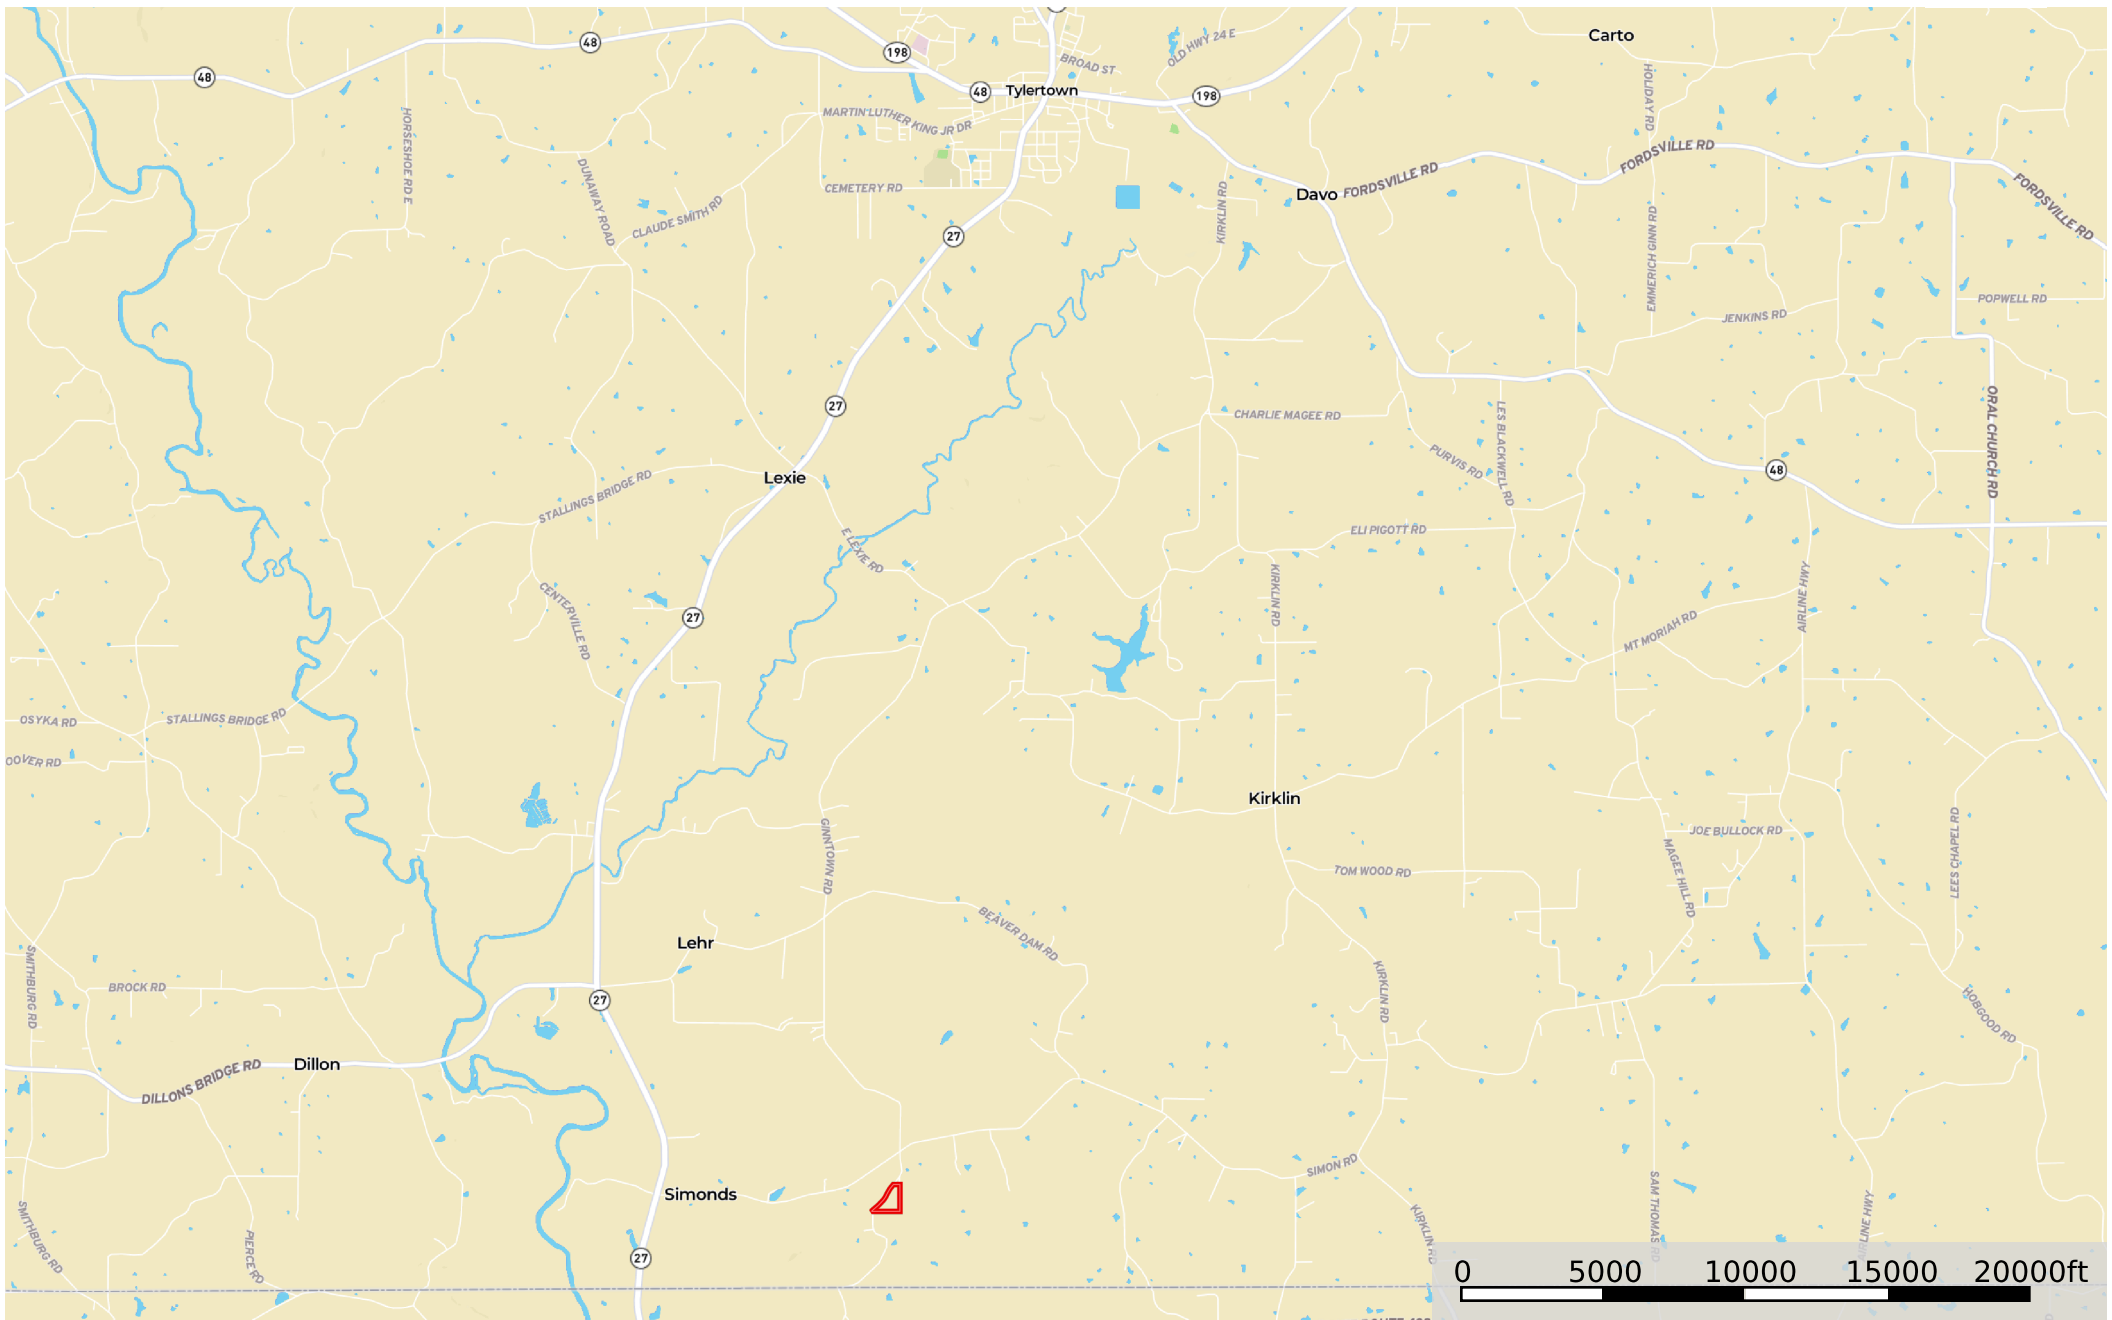

24 Tom Warner Rd

Walthall County, Mississippi, 13.5 AC +/-

 Boundary