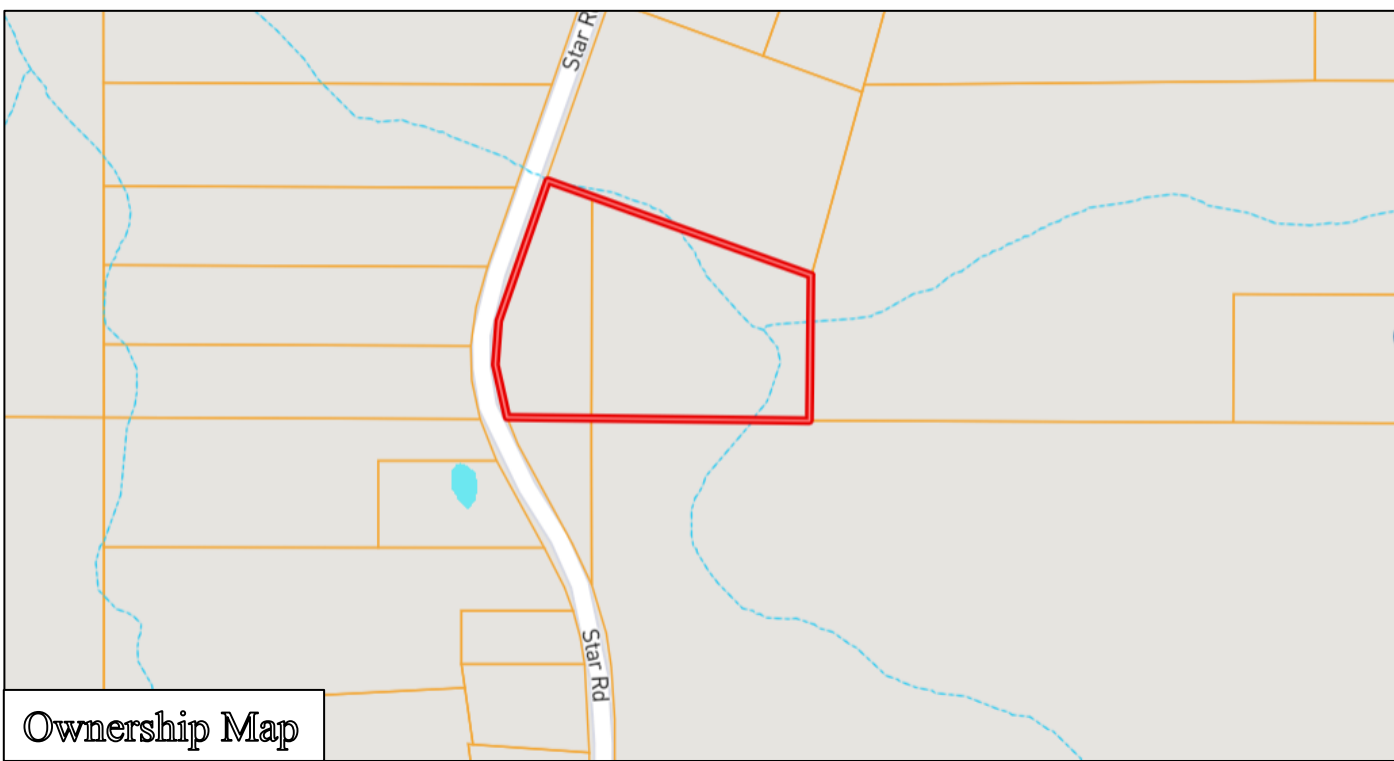

MICHAEL OSWALT, ASSOCIATE BROKER®
Michael@TomSmithLand.com
601.898.2772 **office** | 662.719.3967 **cell**
Licensed in MS, AR & MO

TomSmithLandandHomes.com

Information is believed to be accurate but not guaranteed.