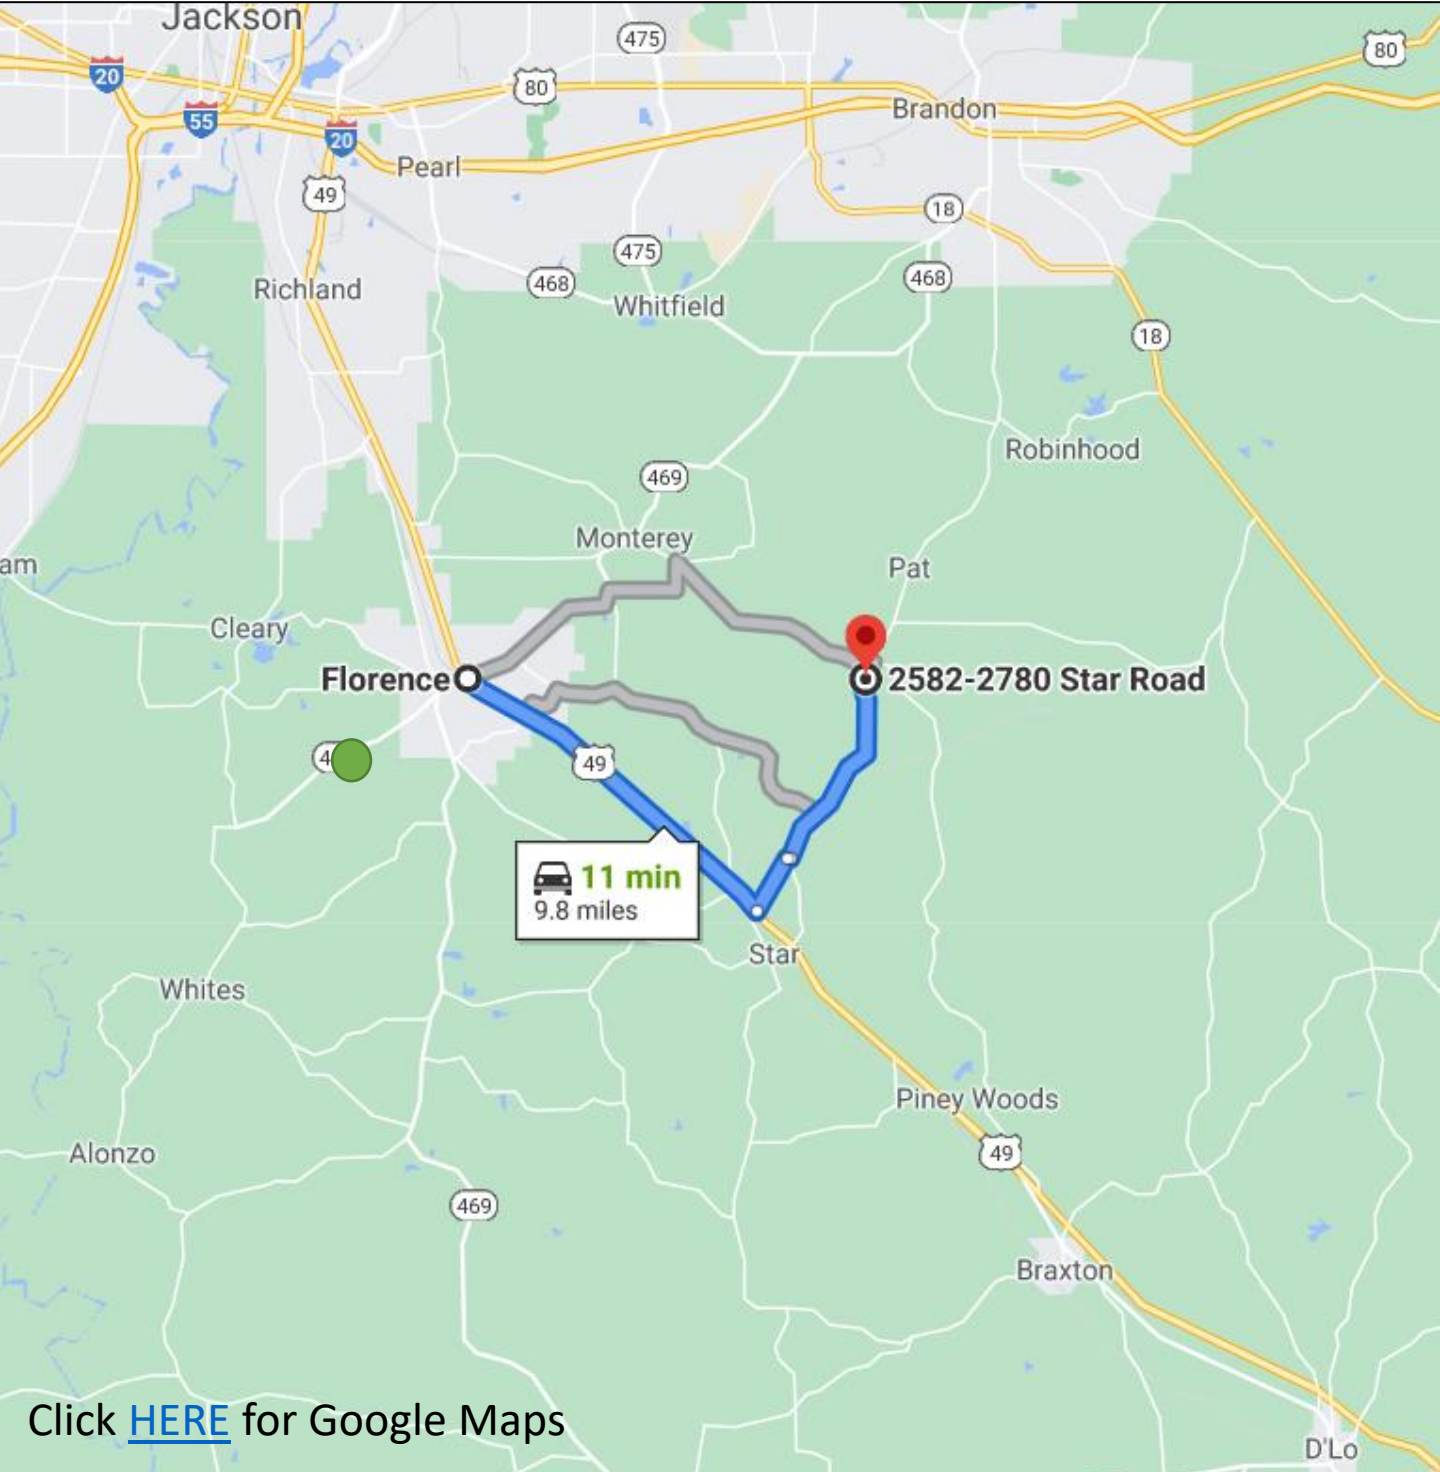

Click [HERE](#) for Google Maps

Directions from Florence MS: Travel west on US 49 S for 5.7 miles. Turn left onto Muse Road and in .9 miles, turn right to stay on Muse Road. In 3.2 miles, turn left onto Star Road and the property is on the right.

MORE THAN
14K
FOLLOWERS
ON FACEBOOK

Call me today!

MICHAEL OSWALT, ASSOCIATE BROKER®
Michael@TomSmithLand.com
601.898.2772 **office** | 662.719.3967 **cell**
Licensed in MS, AR & MO