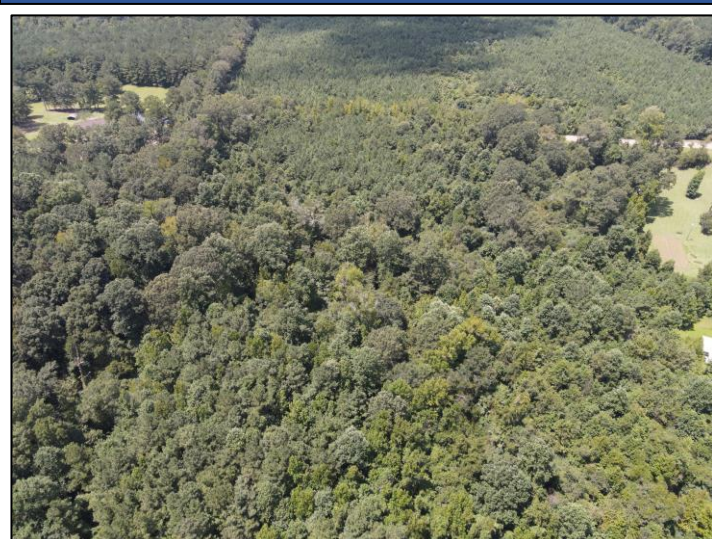

Information is believed to be accurate but not guaranteed.

Welcome to this 9.5+/- acre residential tract in Rankin County, MS...country living is calling your name! The property is located along Star Road approximately 3.5 miles from Highway 49 and 6 miles from Highway 18. Currently, the land is heavily wooded and has nearly 650 frontage feet along the east side of Star Road. Thomasville Water Association and Southern Pine EPA service the area and the property is zoned to the McLaurin School District. 2020 taxes will be determined at closing. If you have been looking for a country lot to build your dream home, come take a look today! Additional acreage is available.