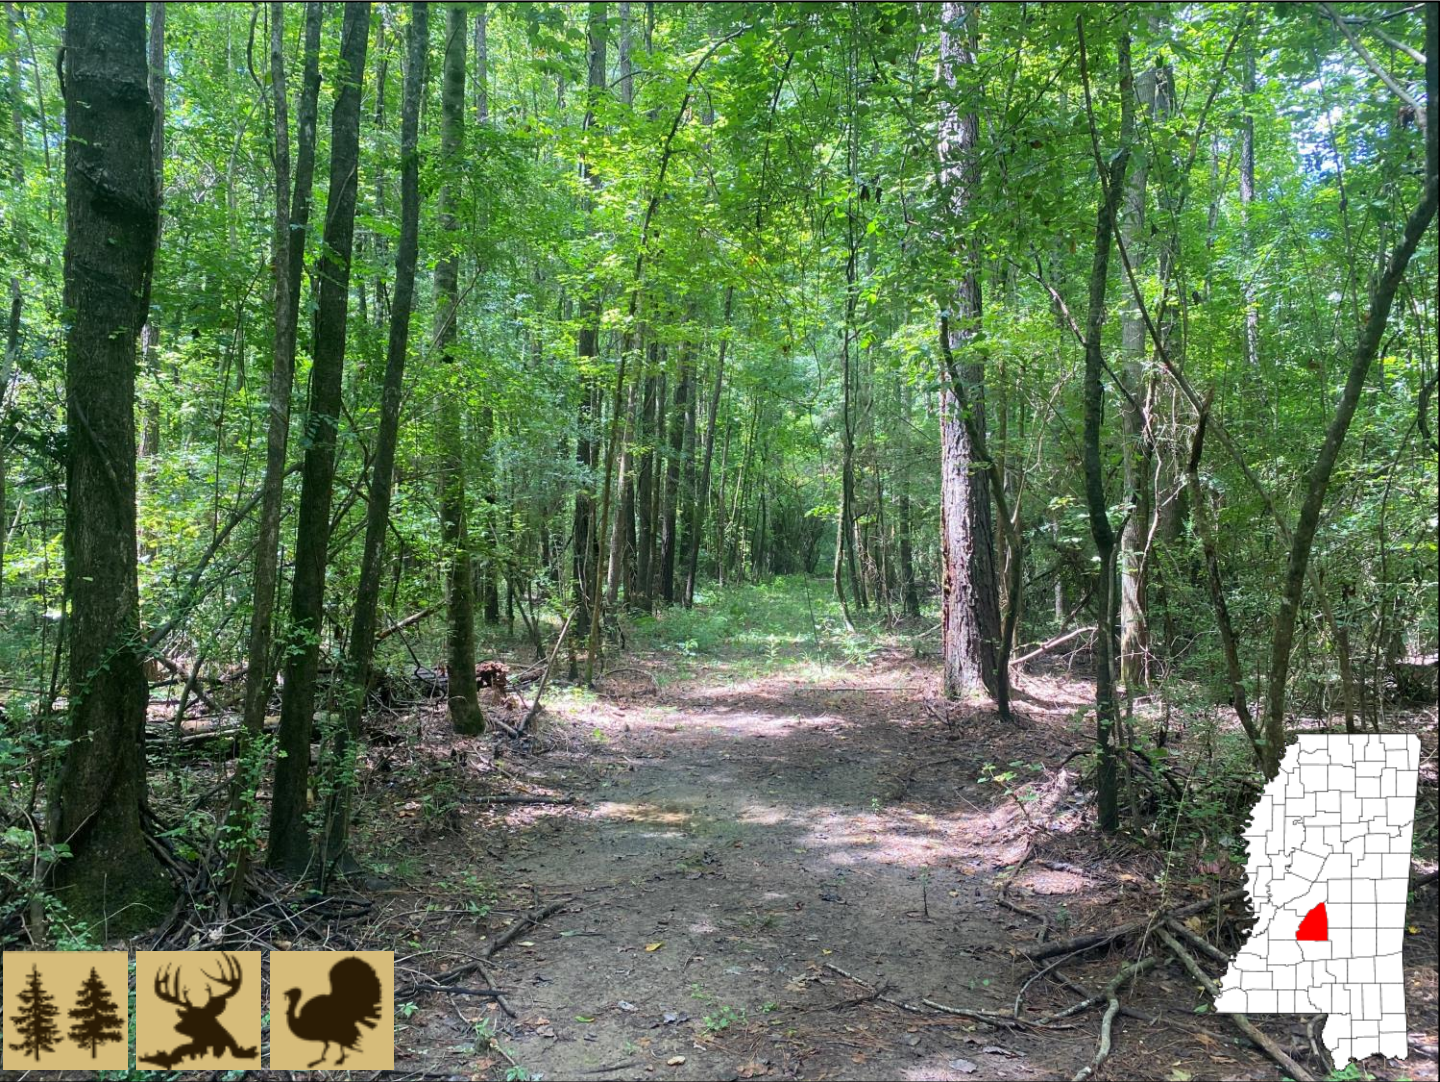

9.5± Acre Lot Perfect to Build Your Own Retreat in Rankin County, MS

$90,250

Directions from Florence MS: Travel west on US 49 S for 5.7 miles. Turn left onto Muse Road and in .9 miles, turn right to stay on Muse Road. In 3.2 miles turn left onto Star Road and the property is on the right. Click [HERE](#) for Google Maps