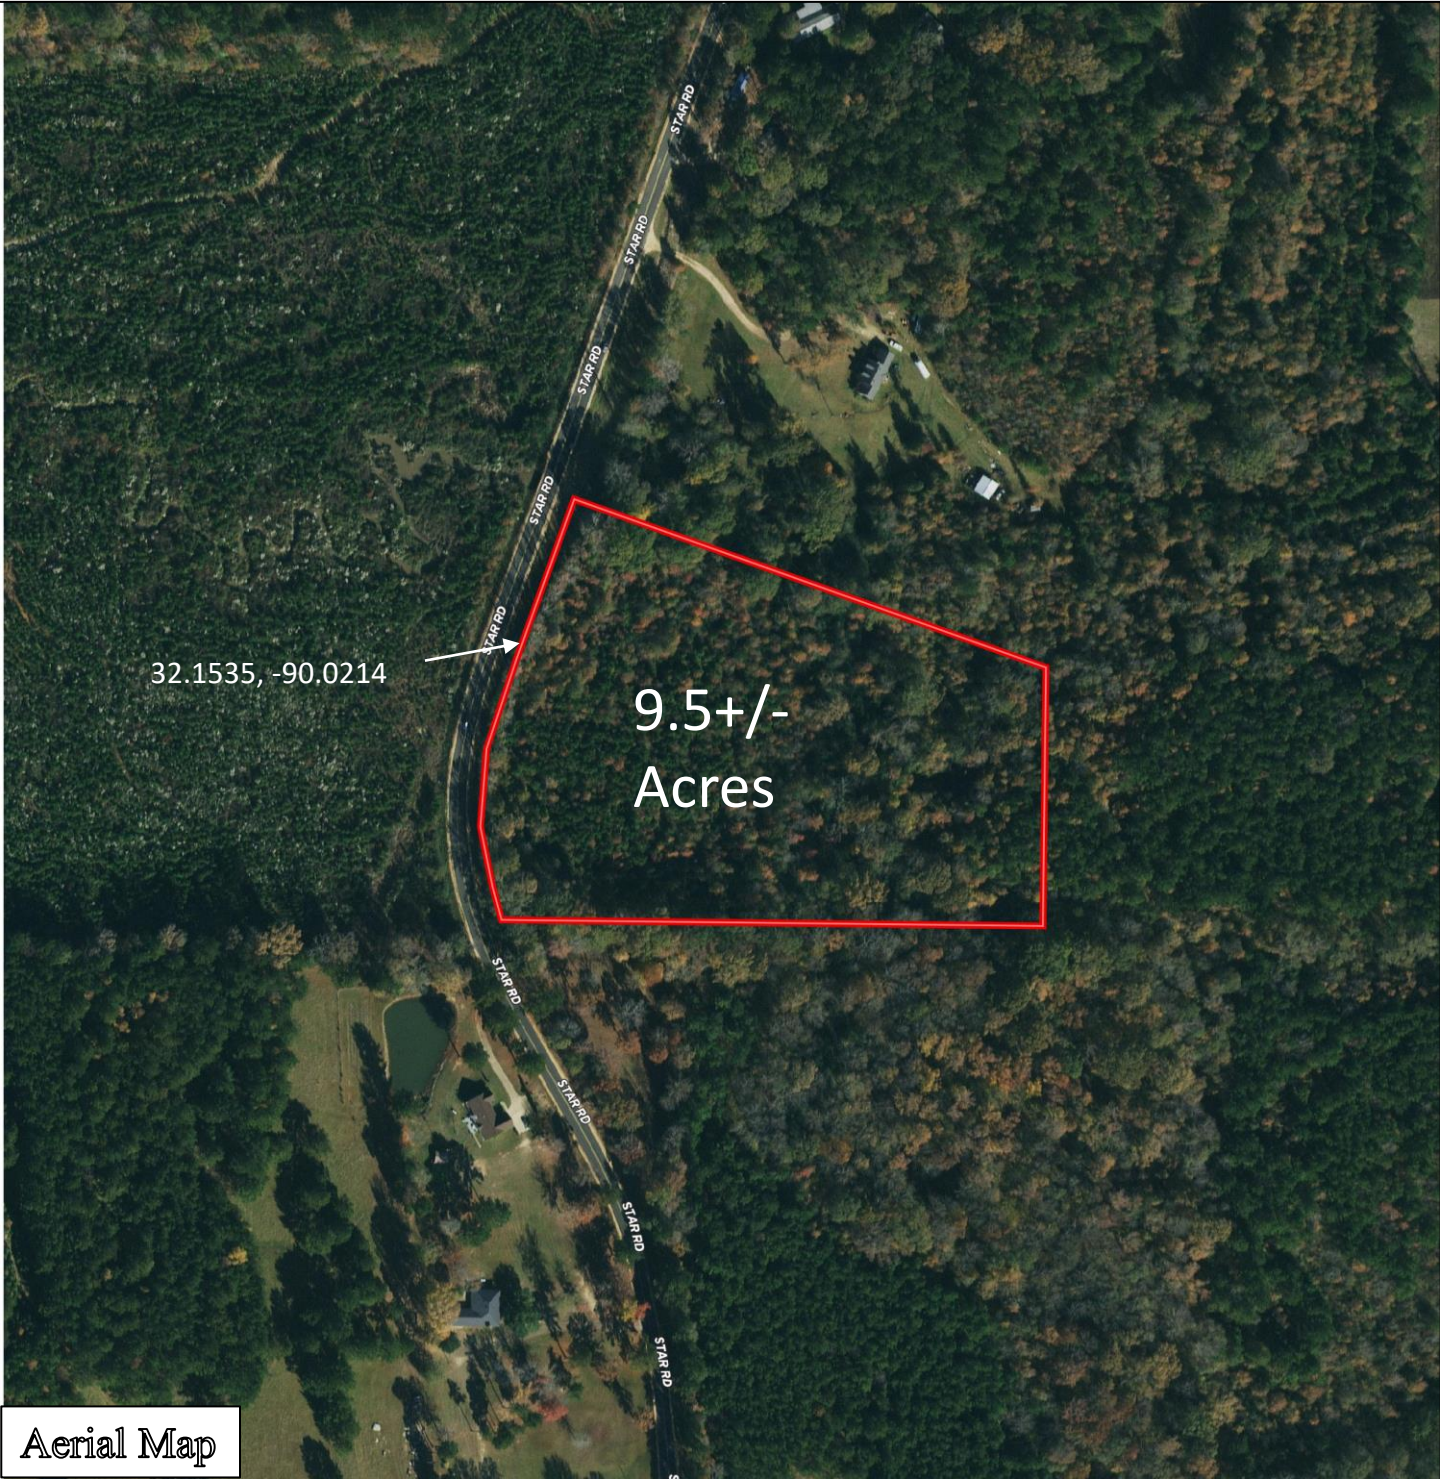

32.1535, -90.0214

9.5+/-
Acres

Aerial Map

Click [HERE](#) for an Interactive Map

MICHAEL OSWALT, ASSOCIATE BROKER®
Michael@TomSmithLand.com
601.898.2772 office | 662.719.3967 cell
Licensed in MS, AR & MO