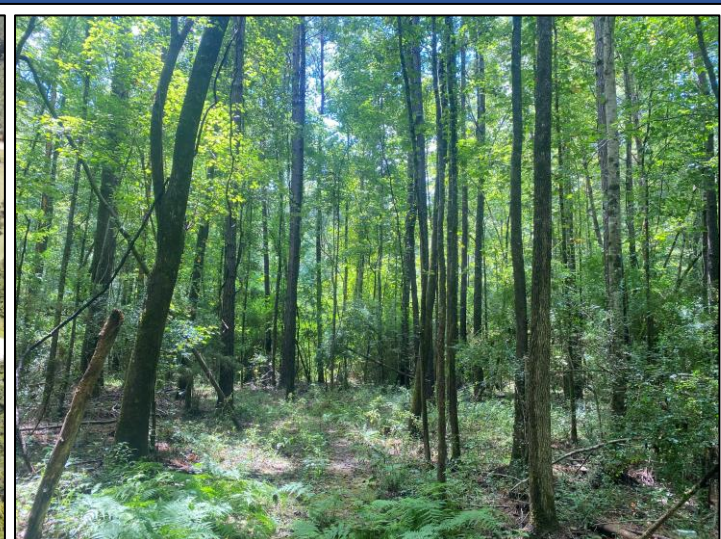

Information is believed to be accurate but not guaranteed.

Welcome to this 9.5+/- acre residential tract in Rankin County, MS...country living is calling your name! The property is located along Star Road approximately 3.5 miles from Highway 49 and 6 miles from Highway 18. Currently, the land is heavily wooded and has nearly 650 frontage feet along the east side of Star Road. Thomasville Water Association and Southern Pine EPA service the area and the property is zoned to the McLaurin School District. 2020 taxes will be determined at closing. If you have been looking for a country lot to build your dream home, come take a look today! Additional acreage is available.