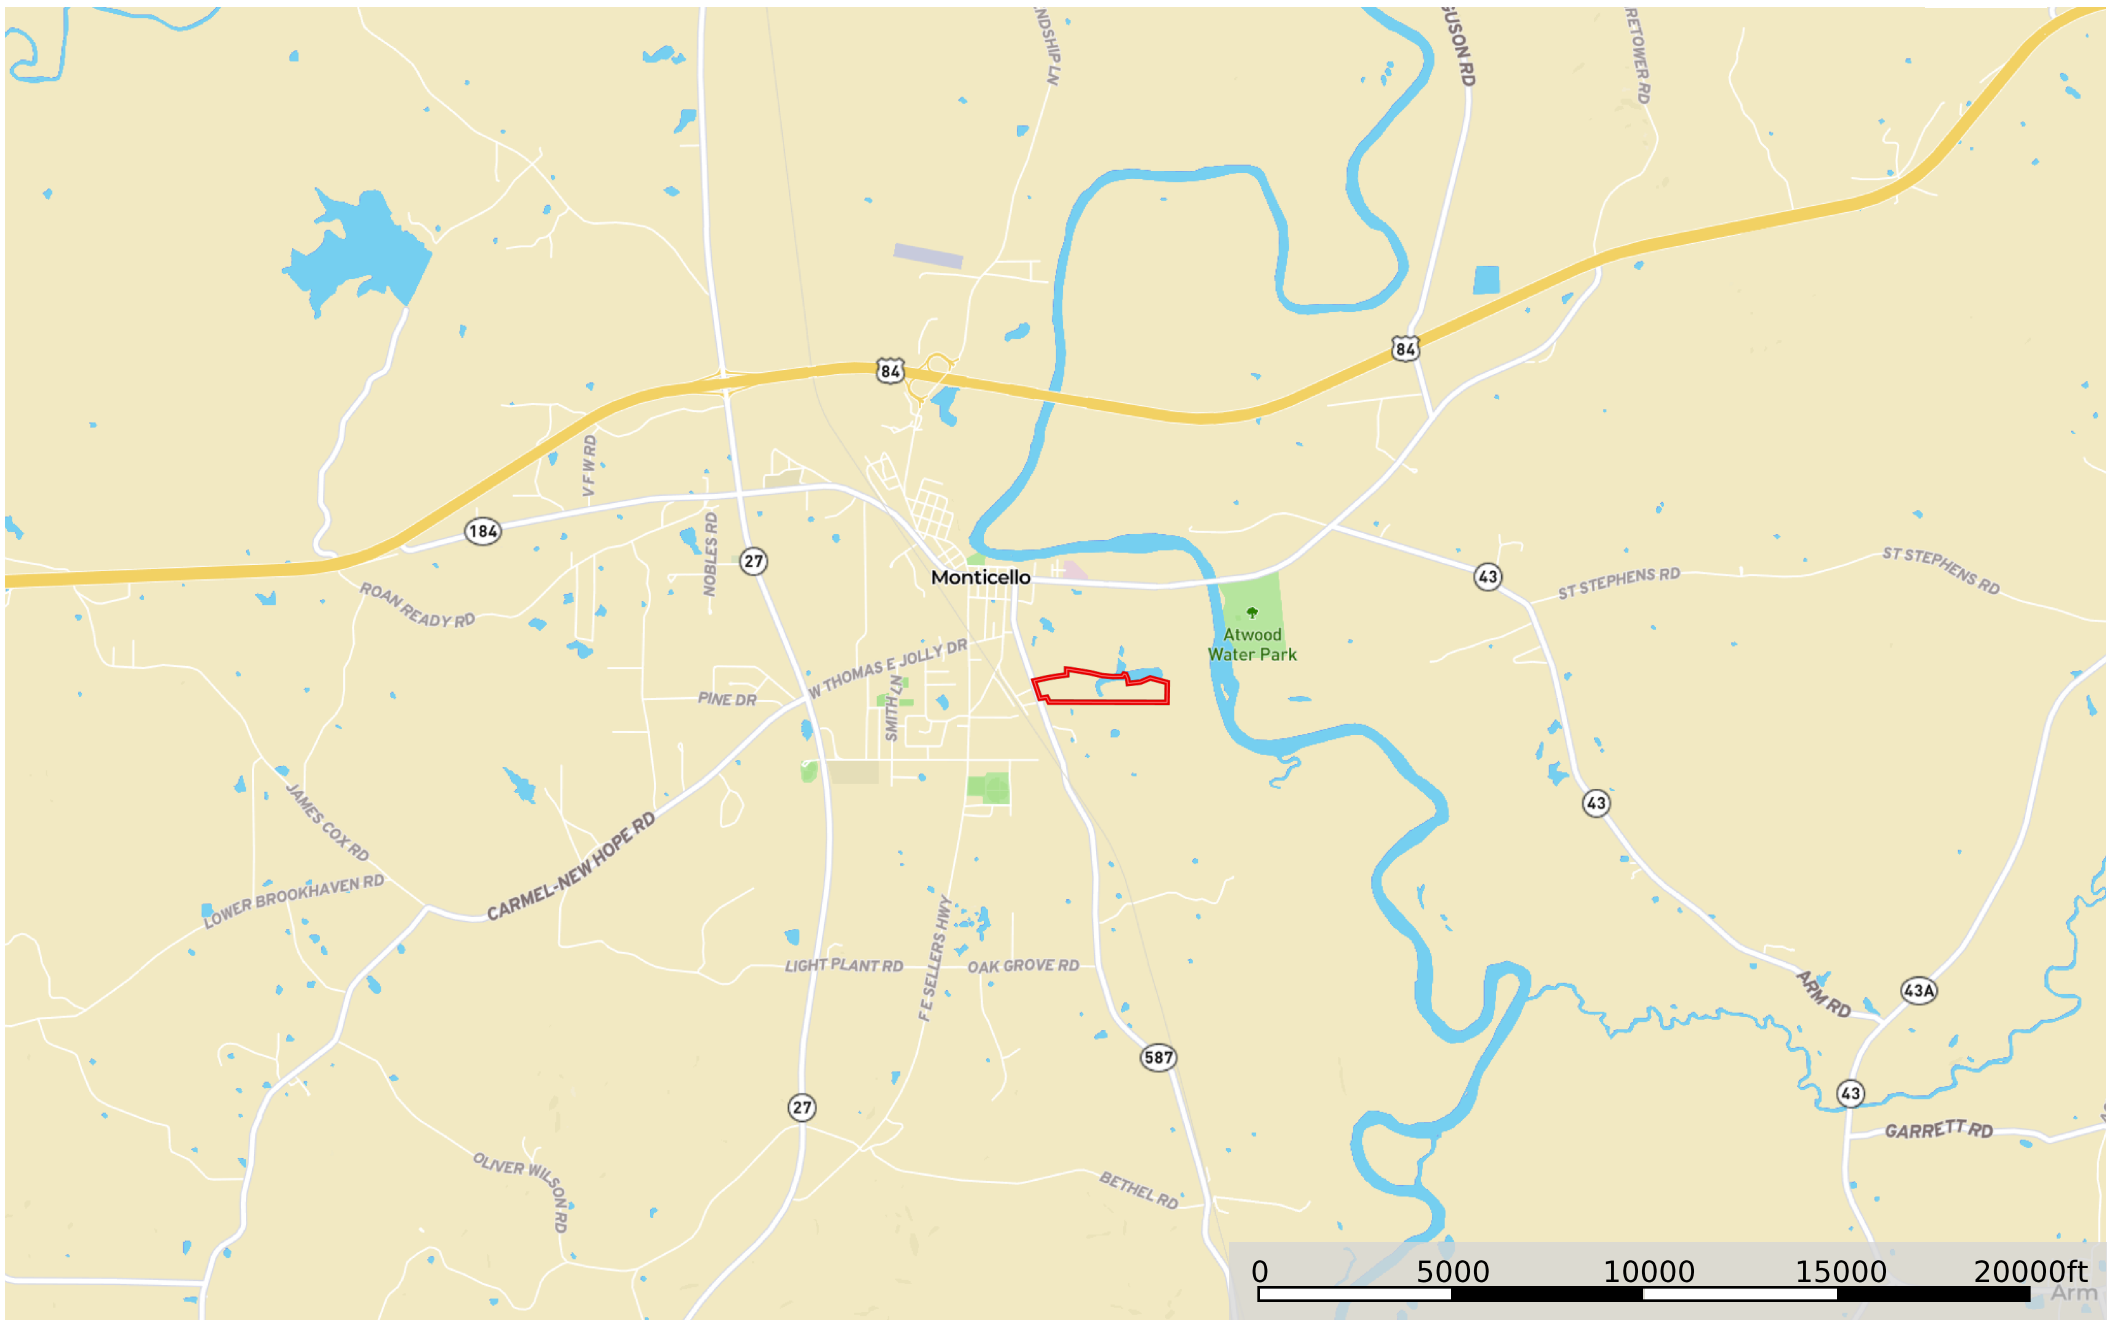

5905 Hwy 587 Robinwood Rd
Lawrence County, Mississippi, 48 AC +/-

 Boundary