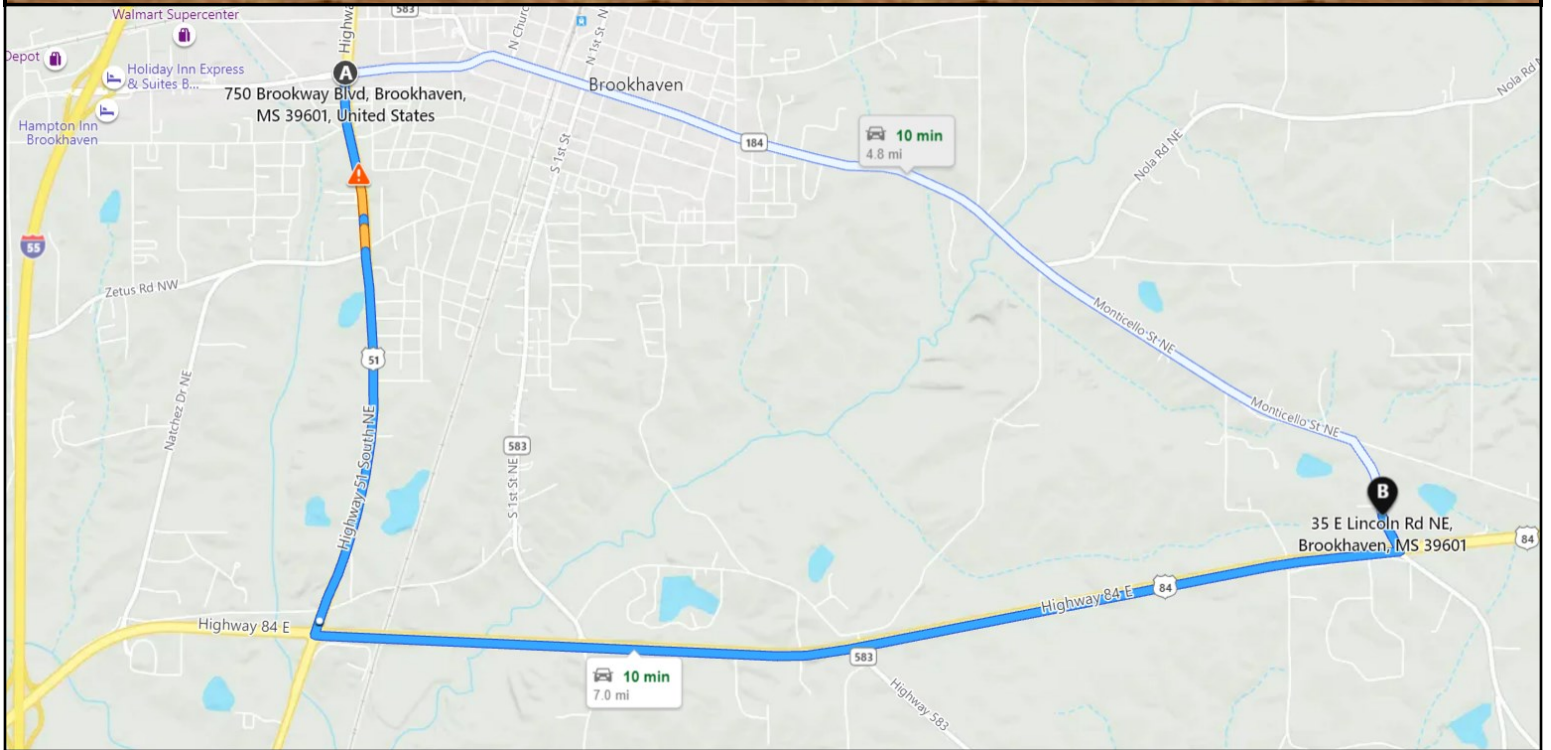

Beautiful Updated Home 1+/- Acre

Lincoln County, MS

\$215,000

Are you in the market for a home with a large yard conveniently located to town? Look no further than this newly updated Lincoln County, MS home! From a full exterior paint job and brand new roof to new interior paint, flooring, countertops, and lighting, this home is ready for new owners. Enter the front door and you'll immediately notice the very large living area with high vaulted ceilings. The separate dining space, just off the kitchen, will make a great formal dining area or home office. All three bedrooms are spacious and feature new, plush carpet and plenty of closet space. Located in the Brookhaven School District, this home is situated on 1+/- acre giving you lots of room to enjoy the outdoors. The back of the home has an attached, covered patio perfect for an additional outdoor living space. This home is located only minutes from the heart of Brookhaven and Hwy 84 meaning all amenities you could ever want are nearby! JUMP on the opportunity to make this house your home. Call Chris Wolff today to schedule a private viewing!

Directions from Brookhaven, MS: Travel south on Highway 51. Turn left onto Hwy 84 and travel east for 4.4 miles. At the intersection, turn left onto East Lincoln Road. In approximately 800 feet the home will be on your left.

TomSmithLandandHomes.com

Information is believed to be accurate but not guaranteed.

Directional Map

35 East Lincoln Rd NE, Brookhaven, MS 39601

Directions from Brookhaven, MS: Travel south on Highway 51. Turn left onto Hwy 84 and travel east for 4.4 miles. At the intersection, turn left onto East Lincoln Road. In approximately 800 feet the home will be on your left.