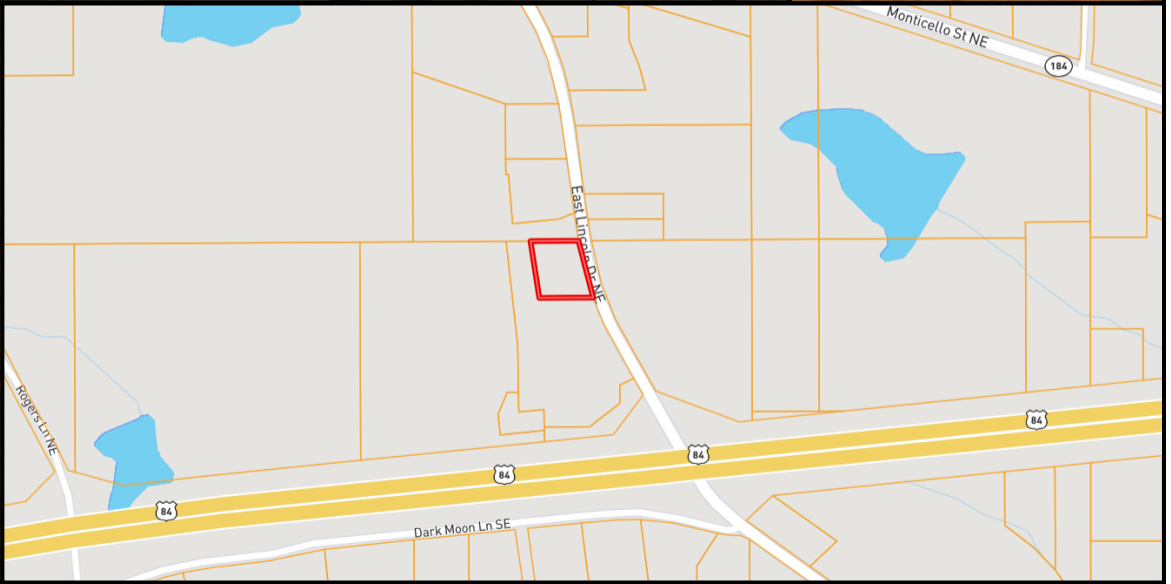

Aerial
Map

Ownership
Map

Call me today!

CHRIS WOLFF, REALTOR®
CWolff@TomSmithLand.com
601.990.5070 office | 601.757.7968 cell