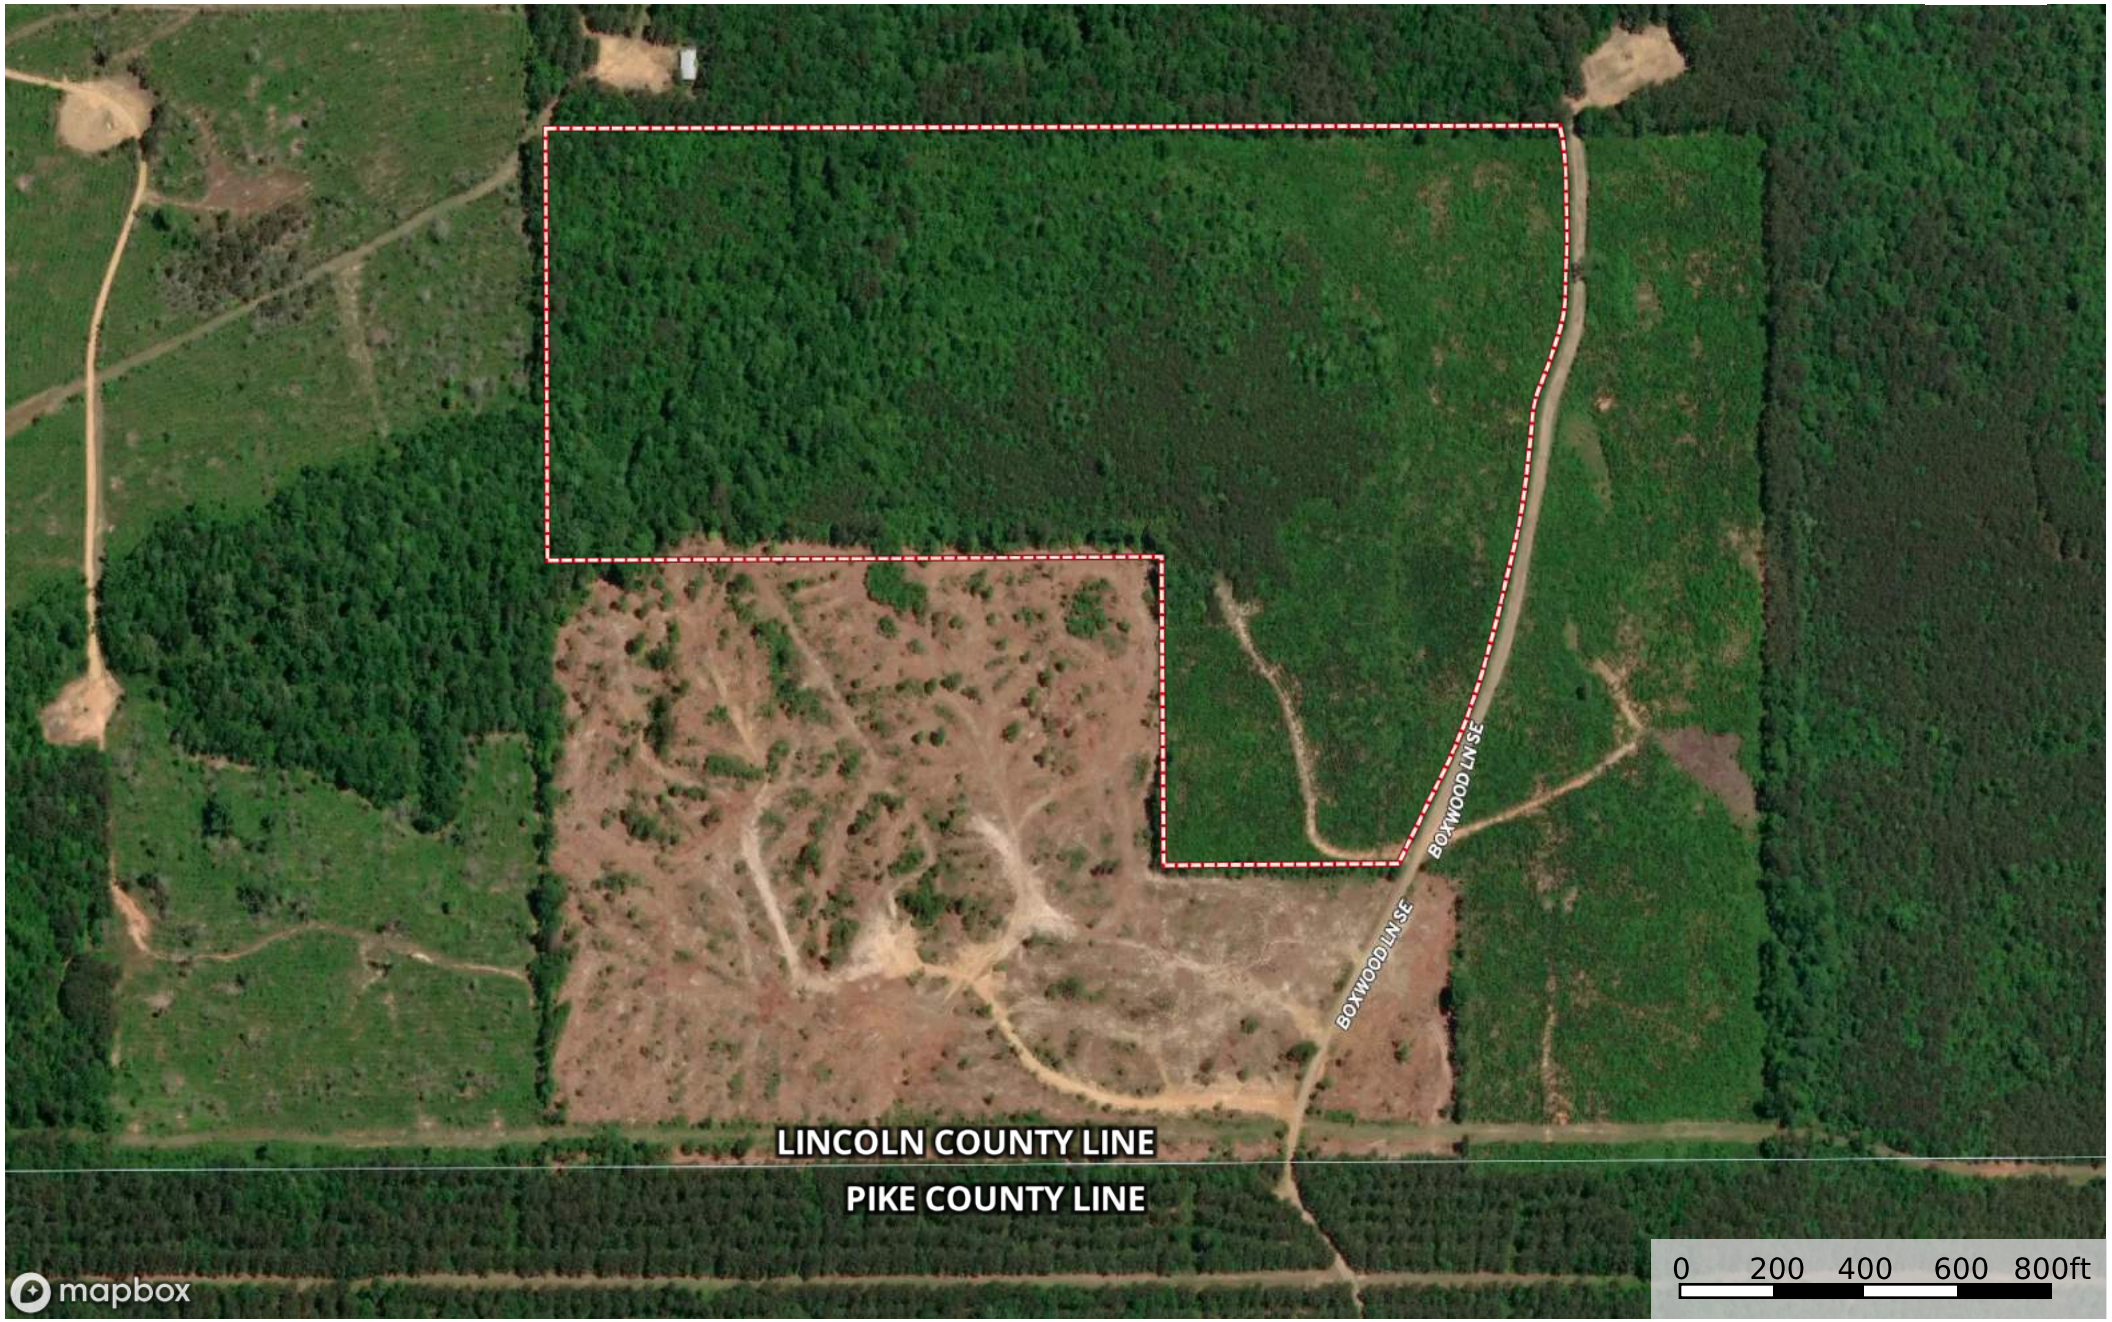

56 acres-Boxwood Lane
Lincoln County, Mississippi, 56 AC +/-

mapbox

Boundary