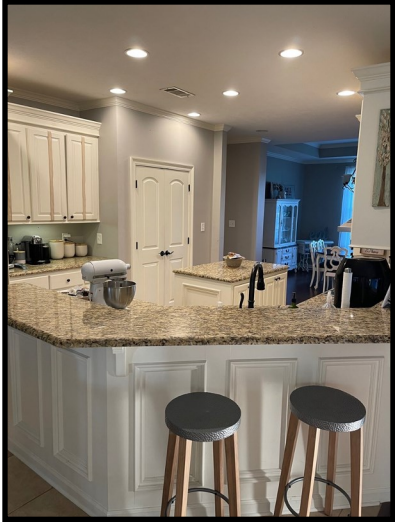

2010-2021
AMERICA'S
BEST
BROKERAGES

Proud to be
C2EX
endorsed!

Call me today!

ELI FERGUSON, REALTOR®

Eli@TomSmithLand.com

601.990.5070 office | 601.757.7117 cell