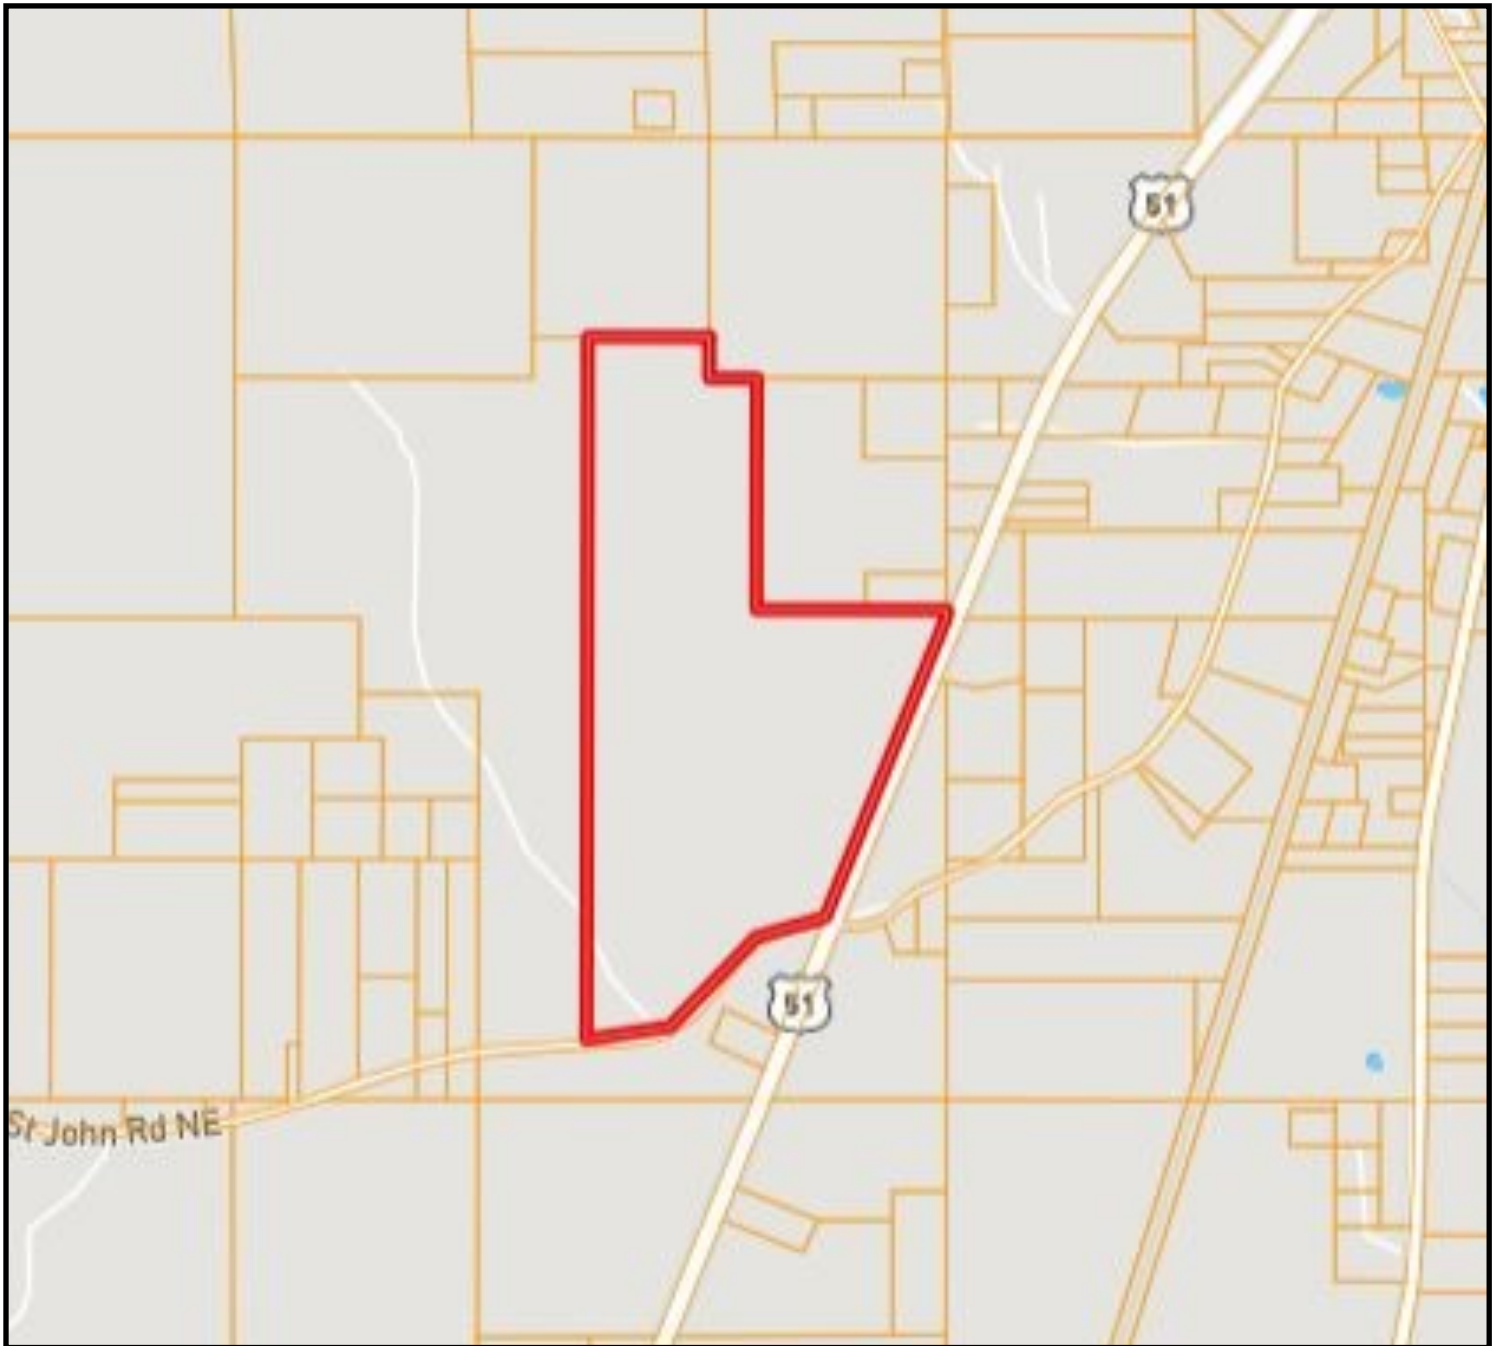

OWNERSHIP MAP

Call me today!

ELI FERGUSON, REALTOR®

Eli@TomSmithLand.com

601.990.5070 office | 601.757.7117 cell