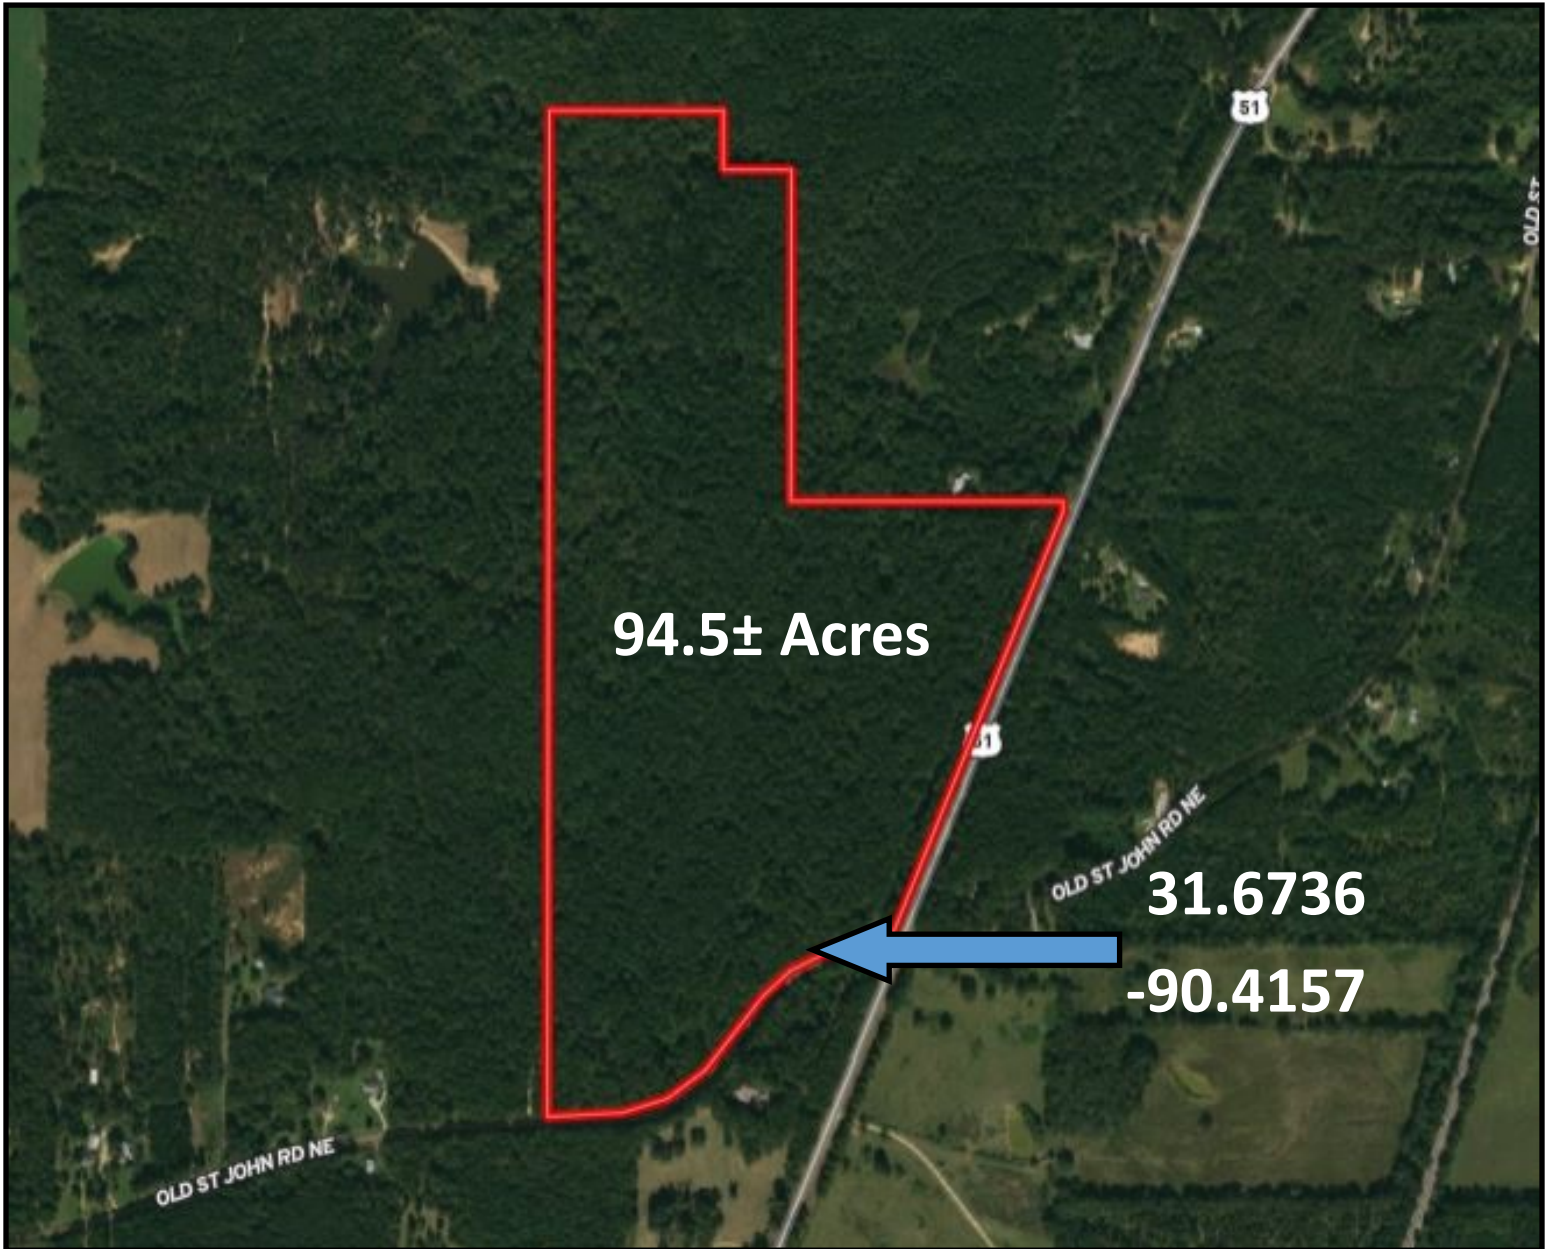

AERIAL MAP

2010-2021
AMERICA'S
BEST
BROKERAGES

Proud to be
C2EX
endorsed!

Call me today!

ELI FERGUSON, REALTOR®

Eli@TomSmithLand.com

601.990.5070 office | 601.757.7117 cell