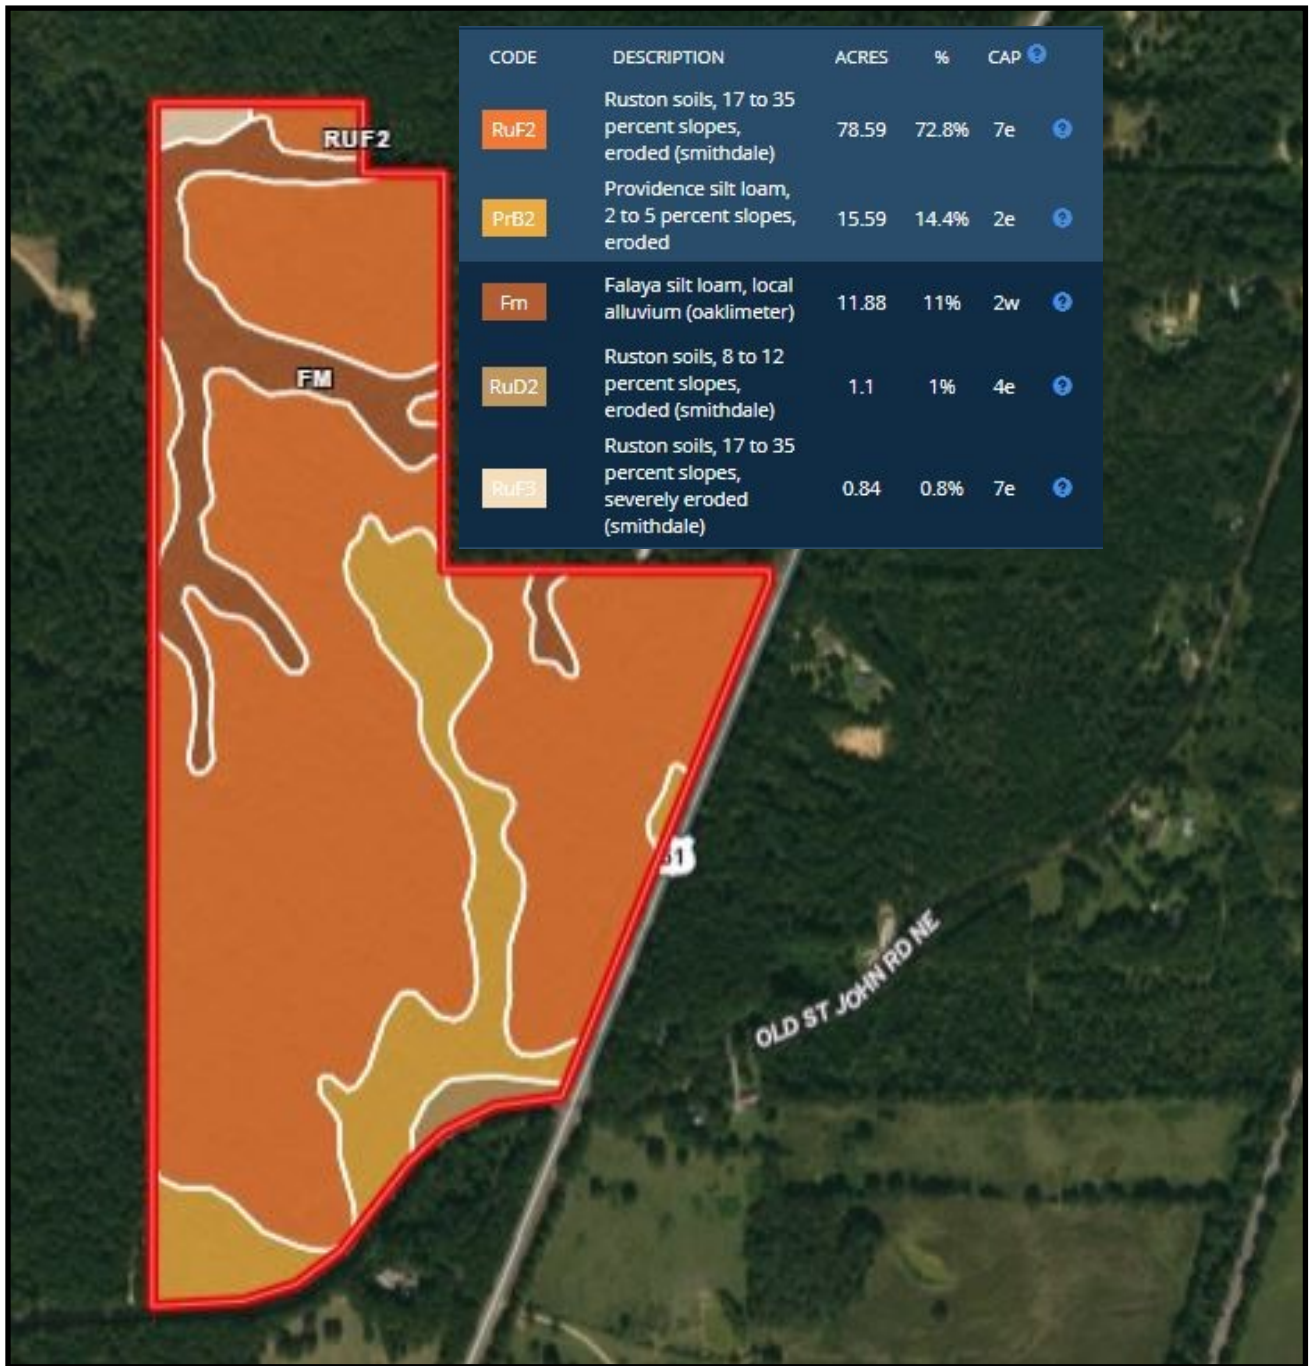

SOILS MAP

Call me today!

ELI FERGUSON, REALTOR®

Eli@TomSmithLand.com

601.990.5070 office | 601.757.7117 cell