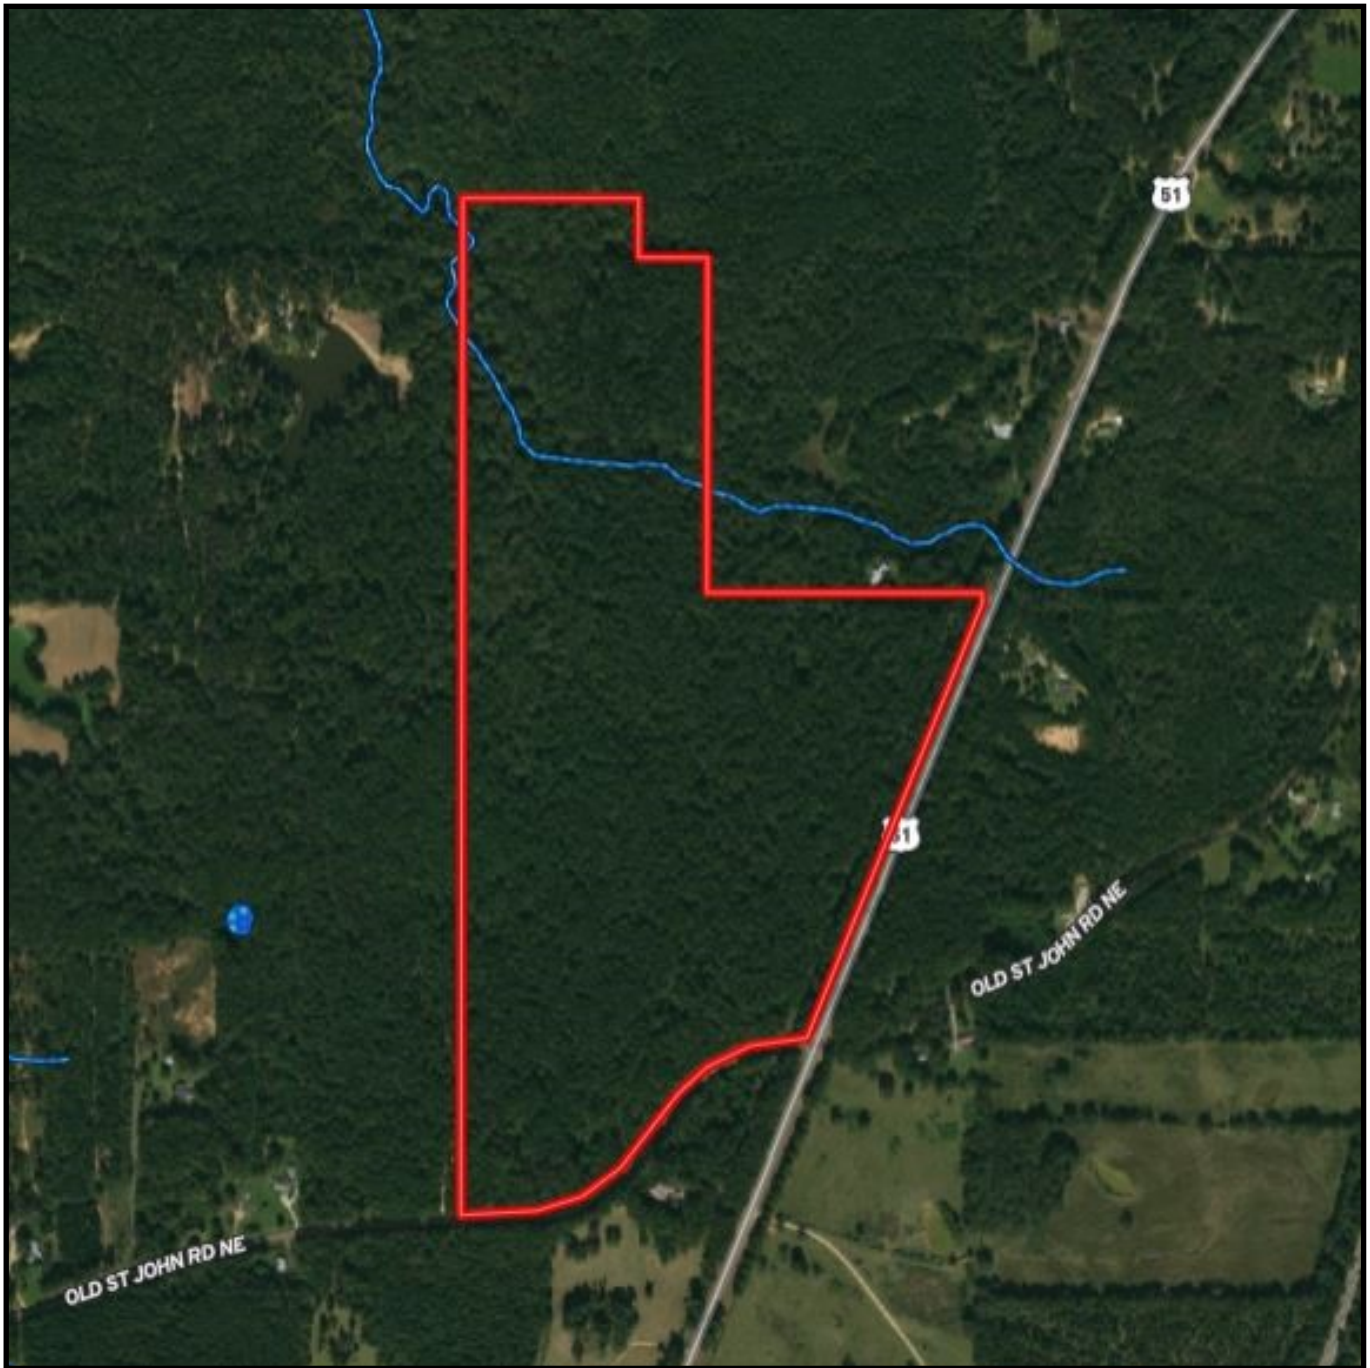

FLOOD MAP

Call me today!

ELI FERGUSON, REALTOR®

Eli@TomSmithLand.com

601.990.5070 office | 601.757.7117 cell