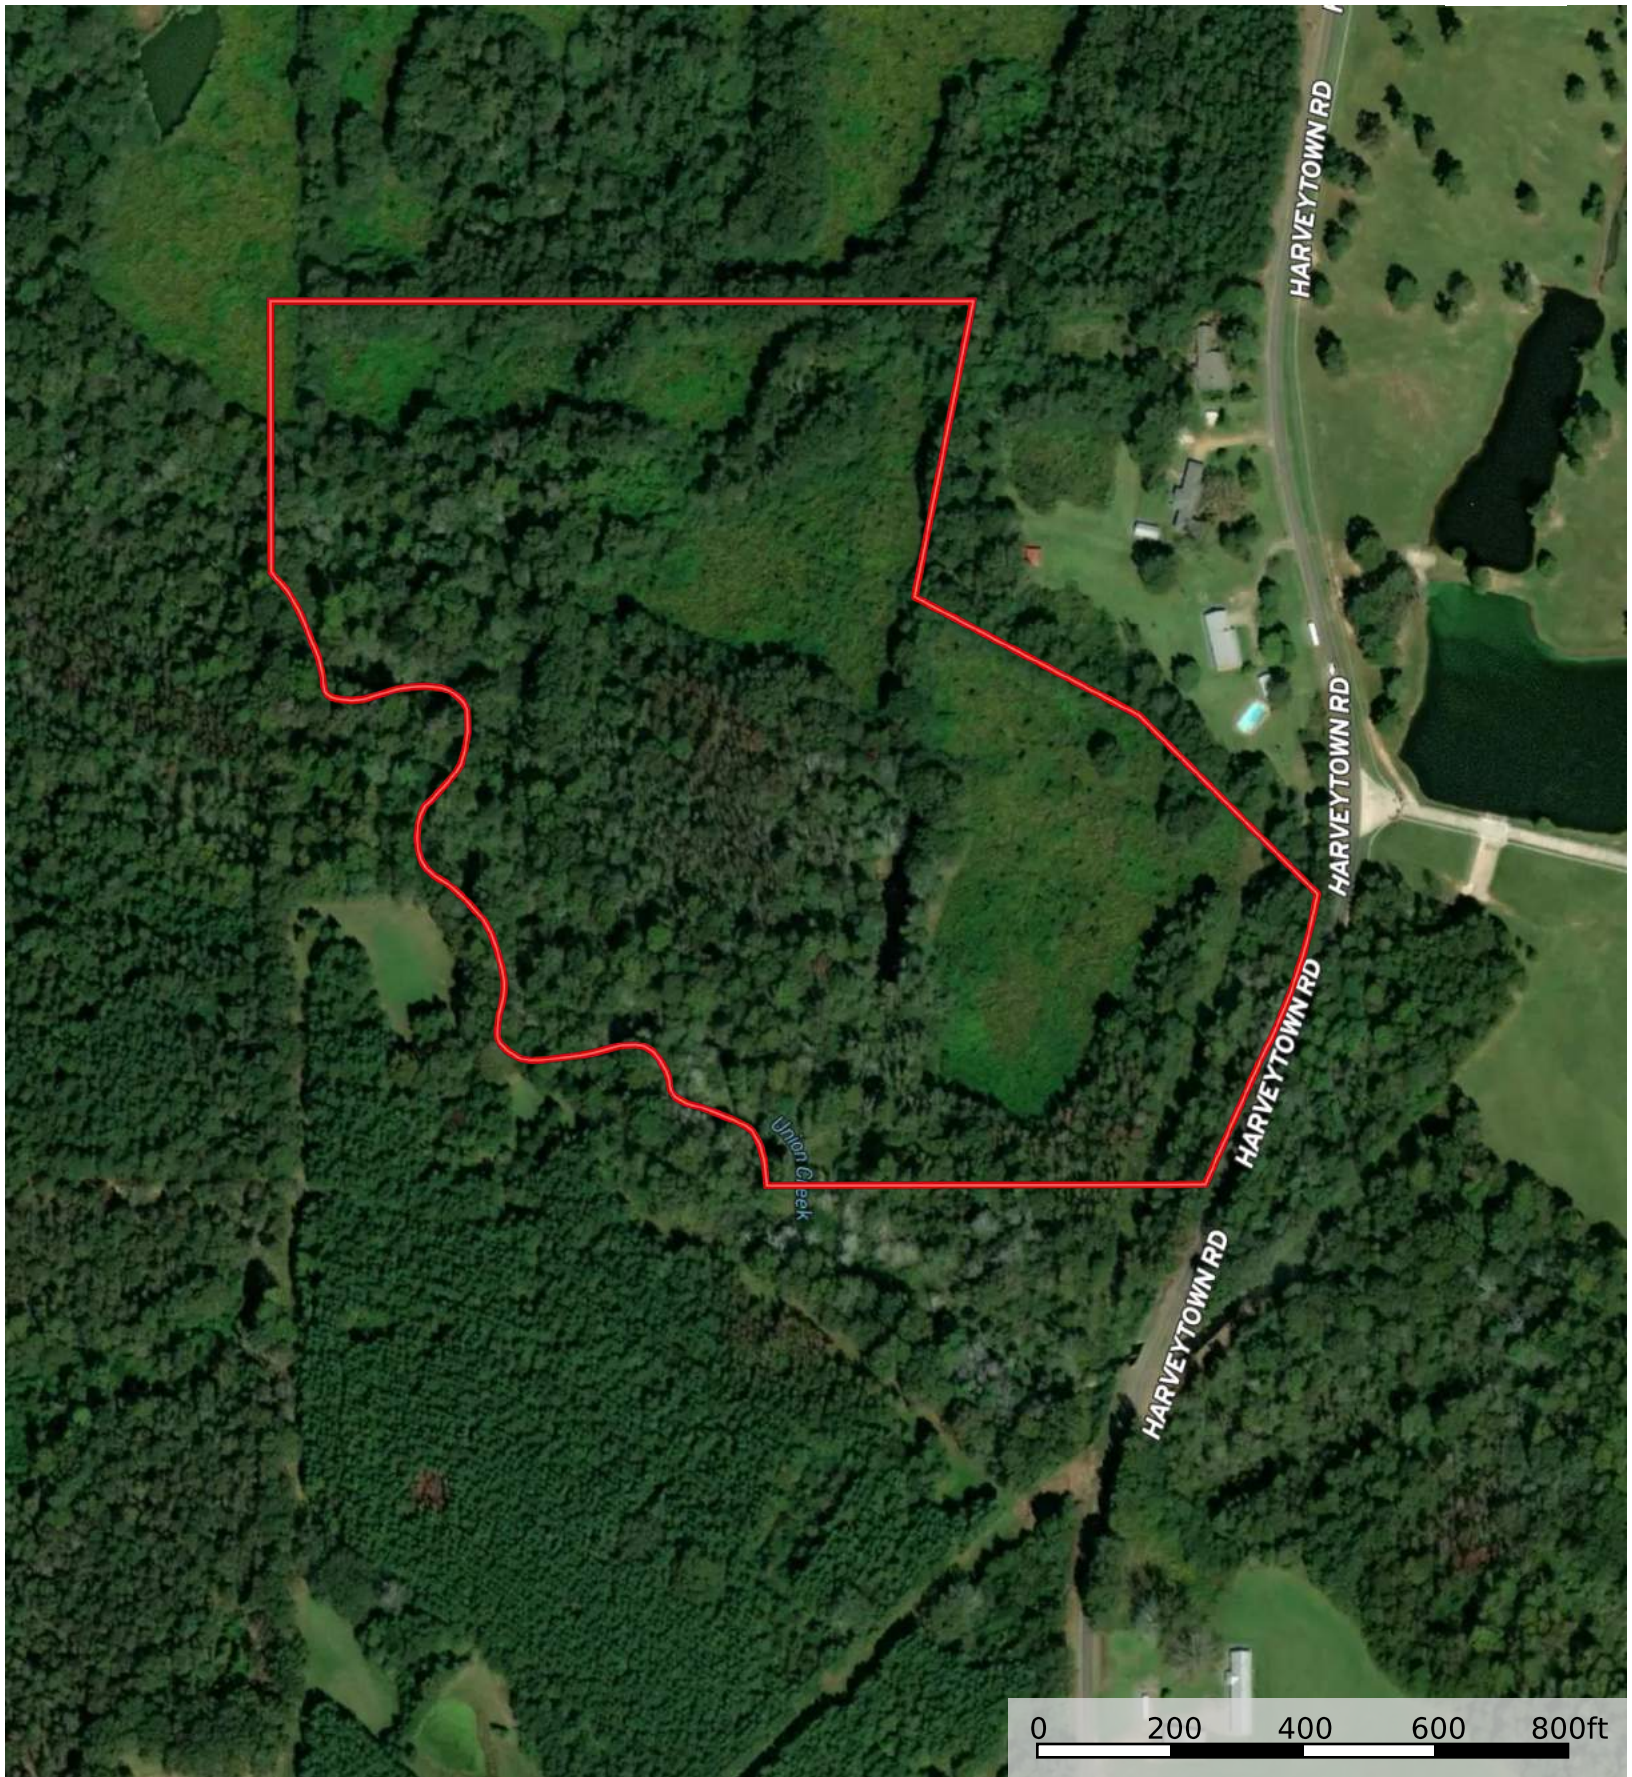

28.5 Acres / Harveytown.
Walthall County, Mississippi, 28.5 AC +/-

 Boundary