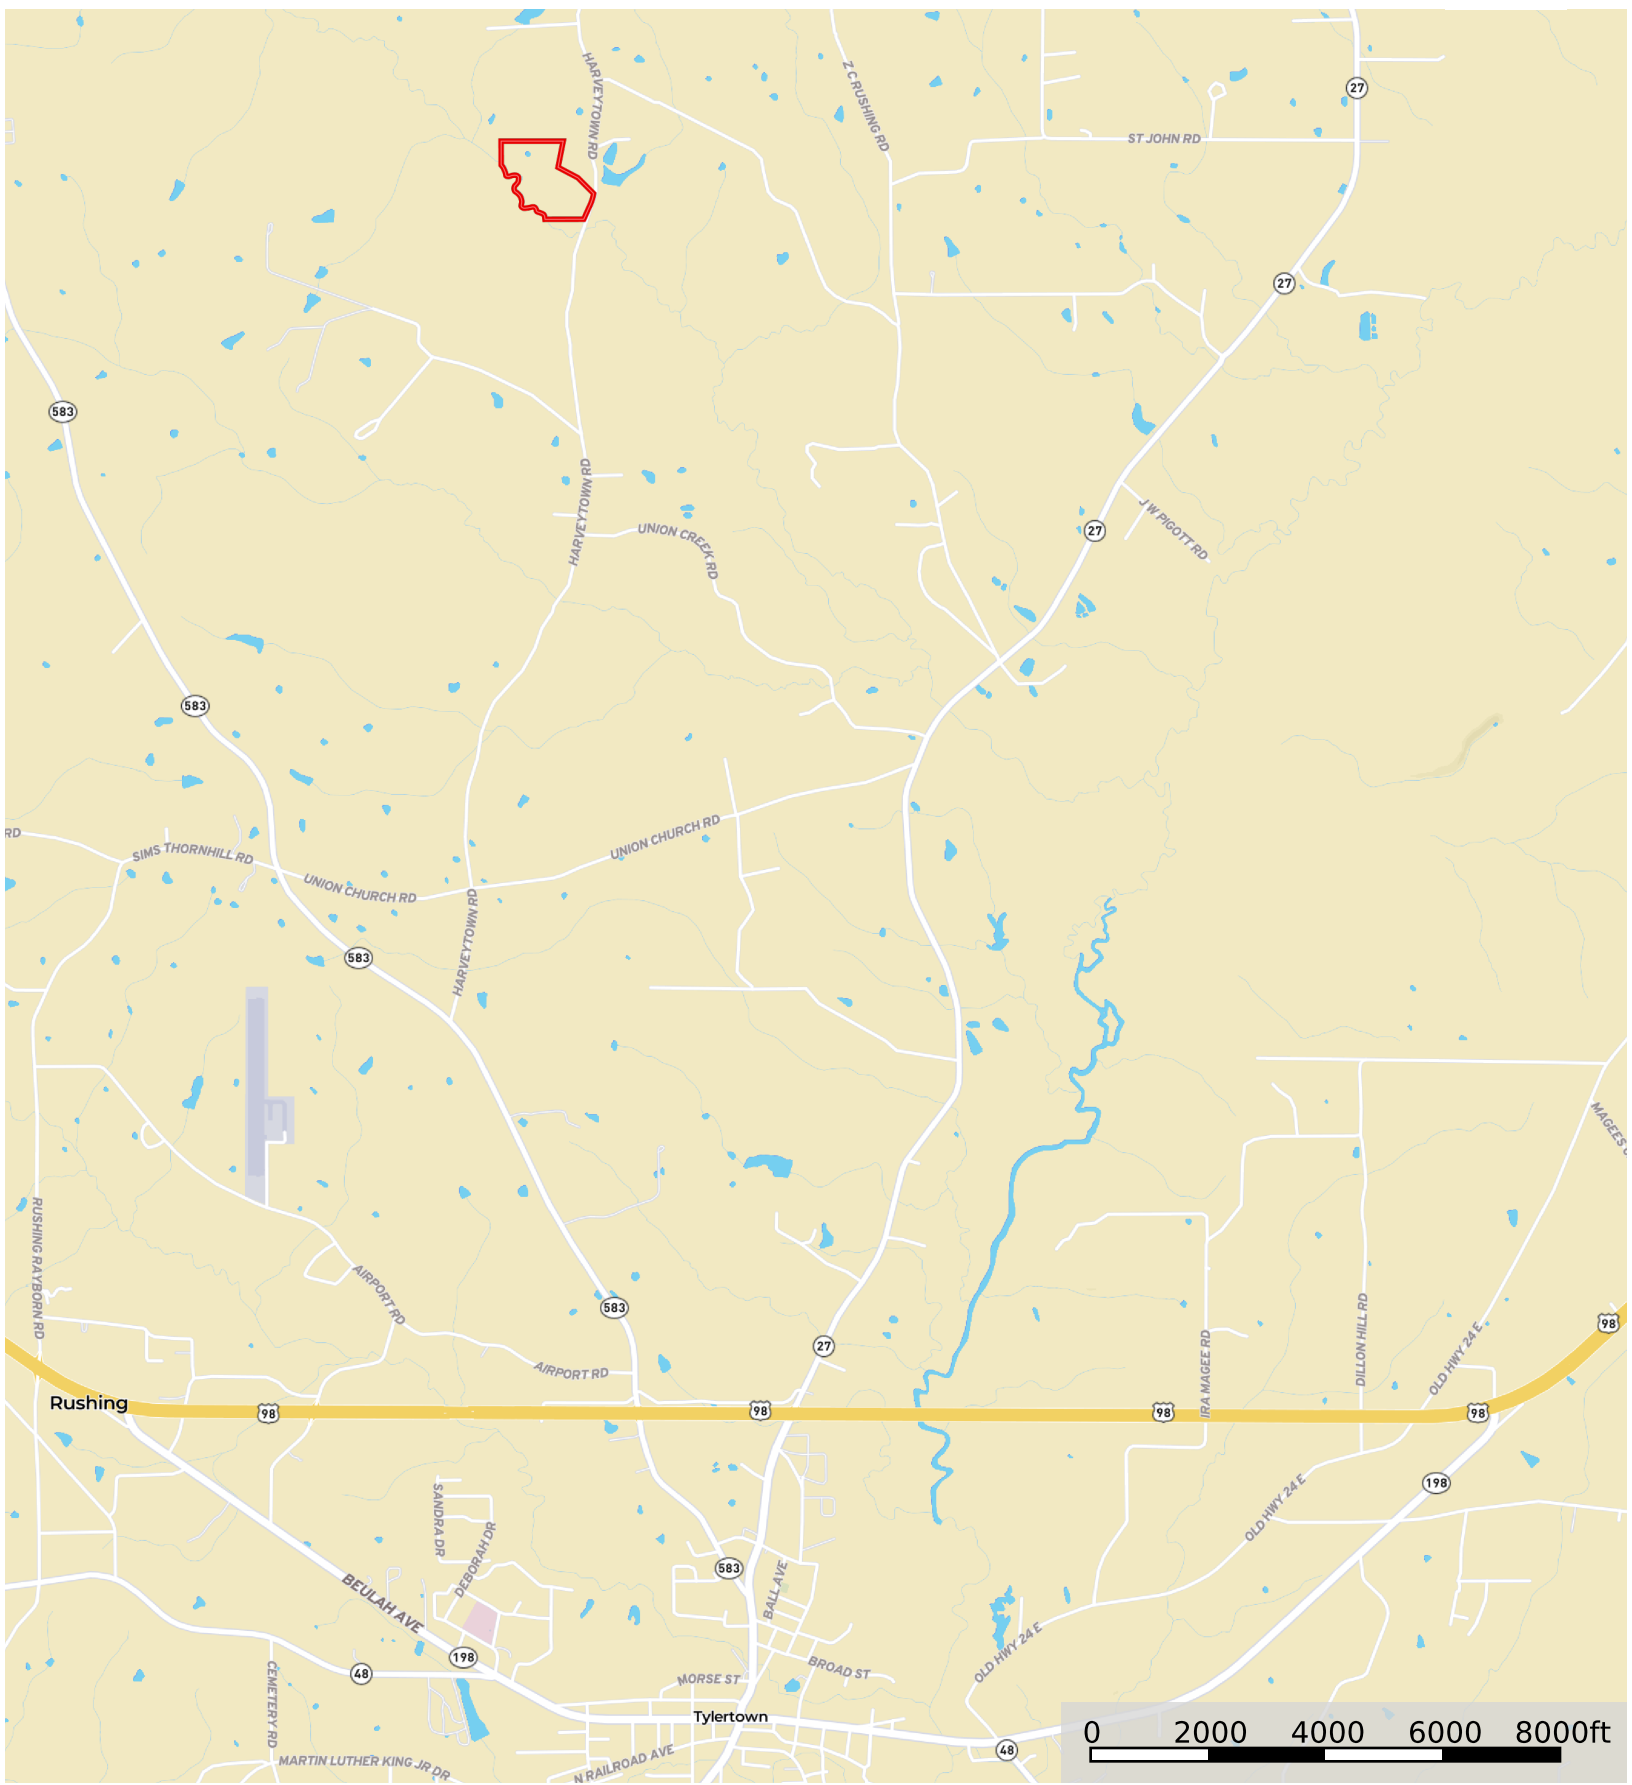

# 28.5 Acres / Harveytown.

Walthall County, Mississippi, 28.5 AC +/-

 Boundary