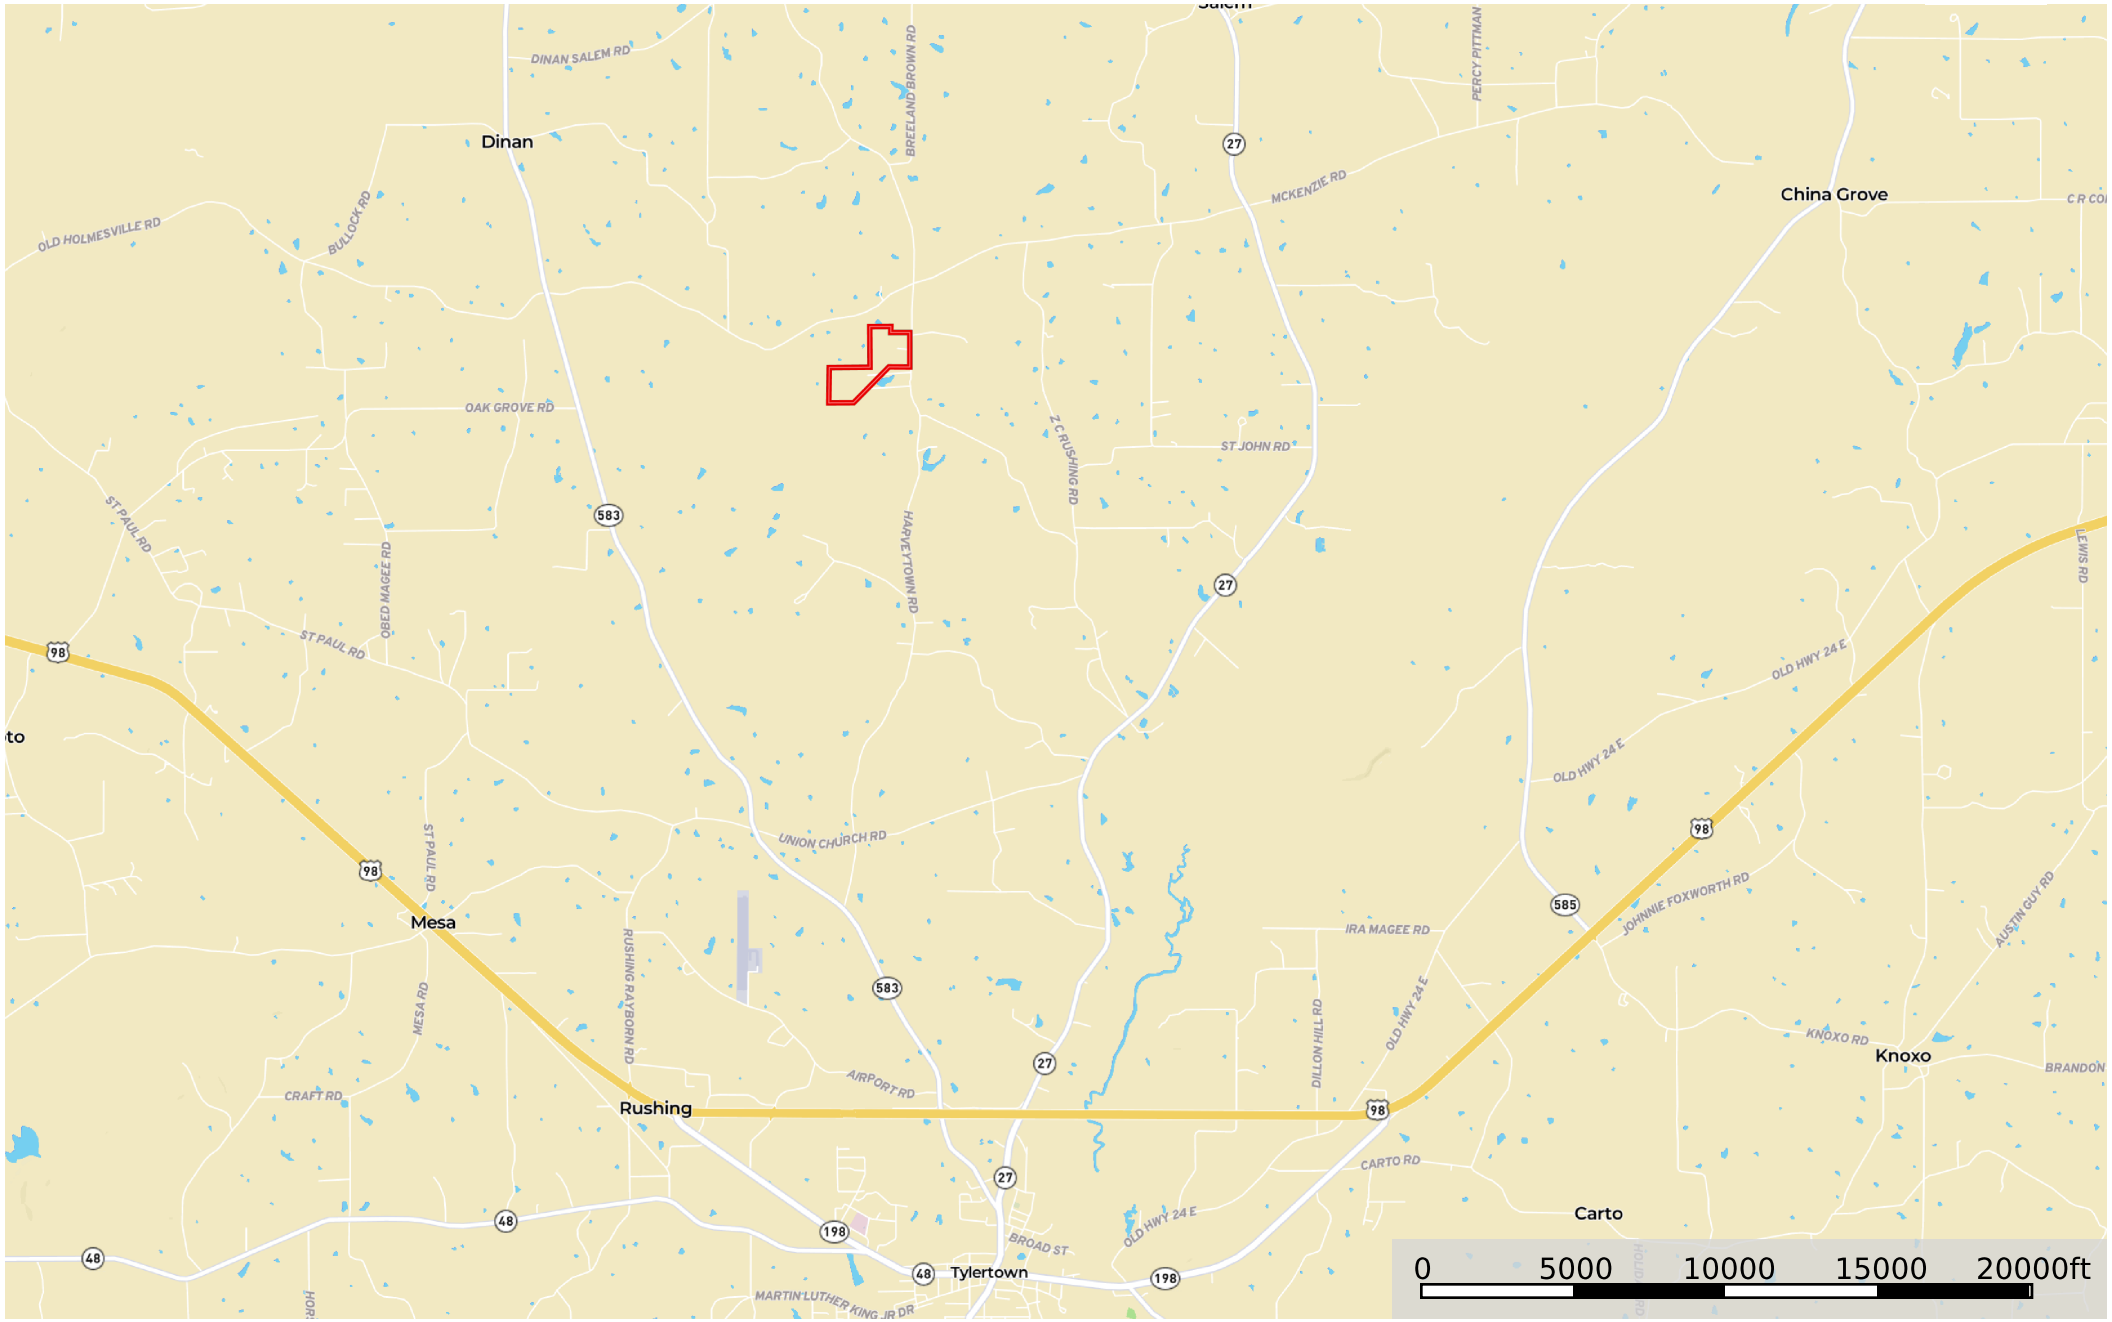

# 73.65 Acres Harveytown

Walthall County, Walthall County, Mississippi, 73.65 AC +/-

 Boundary