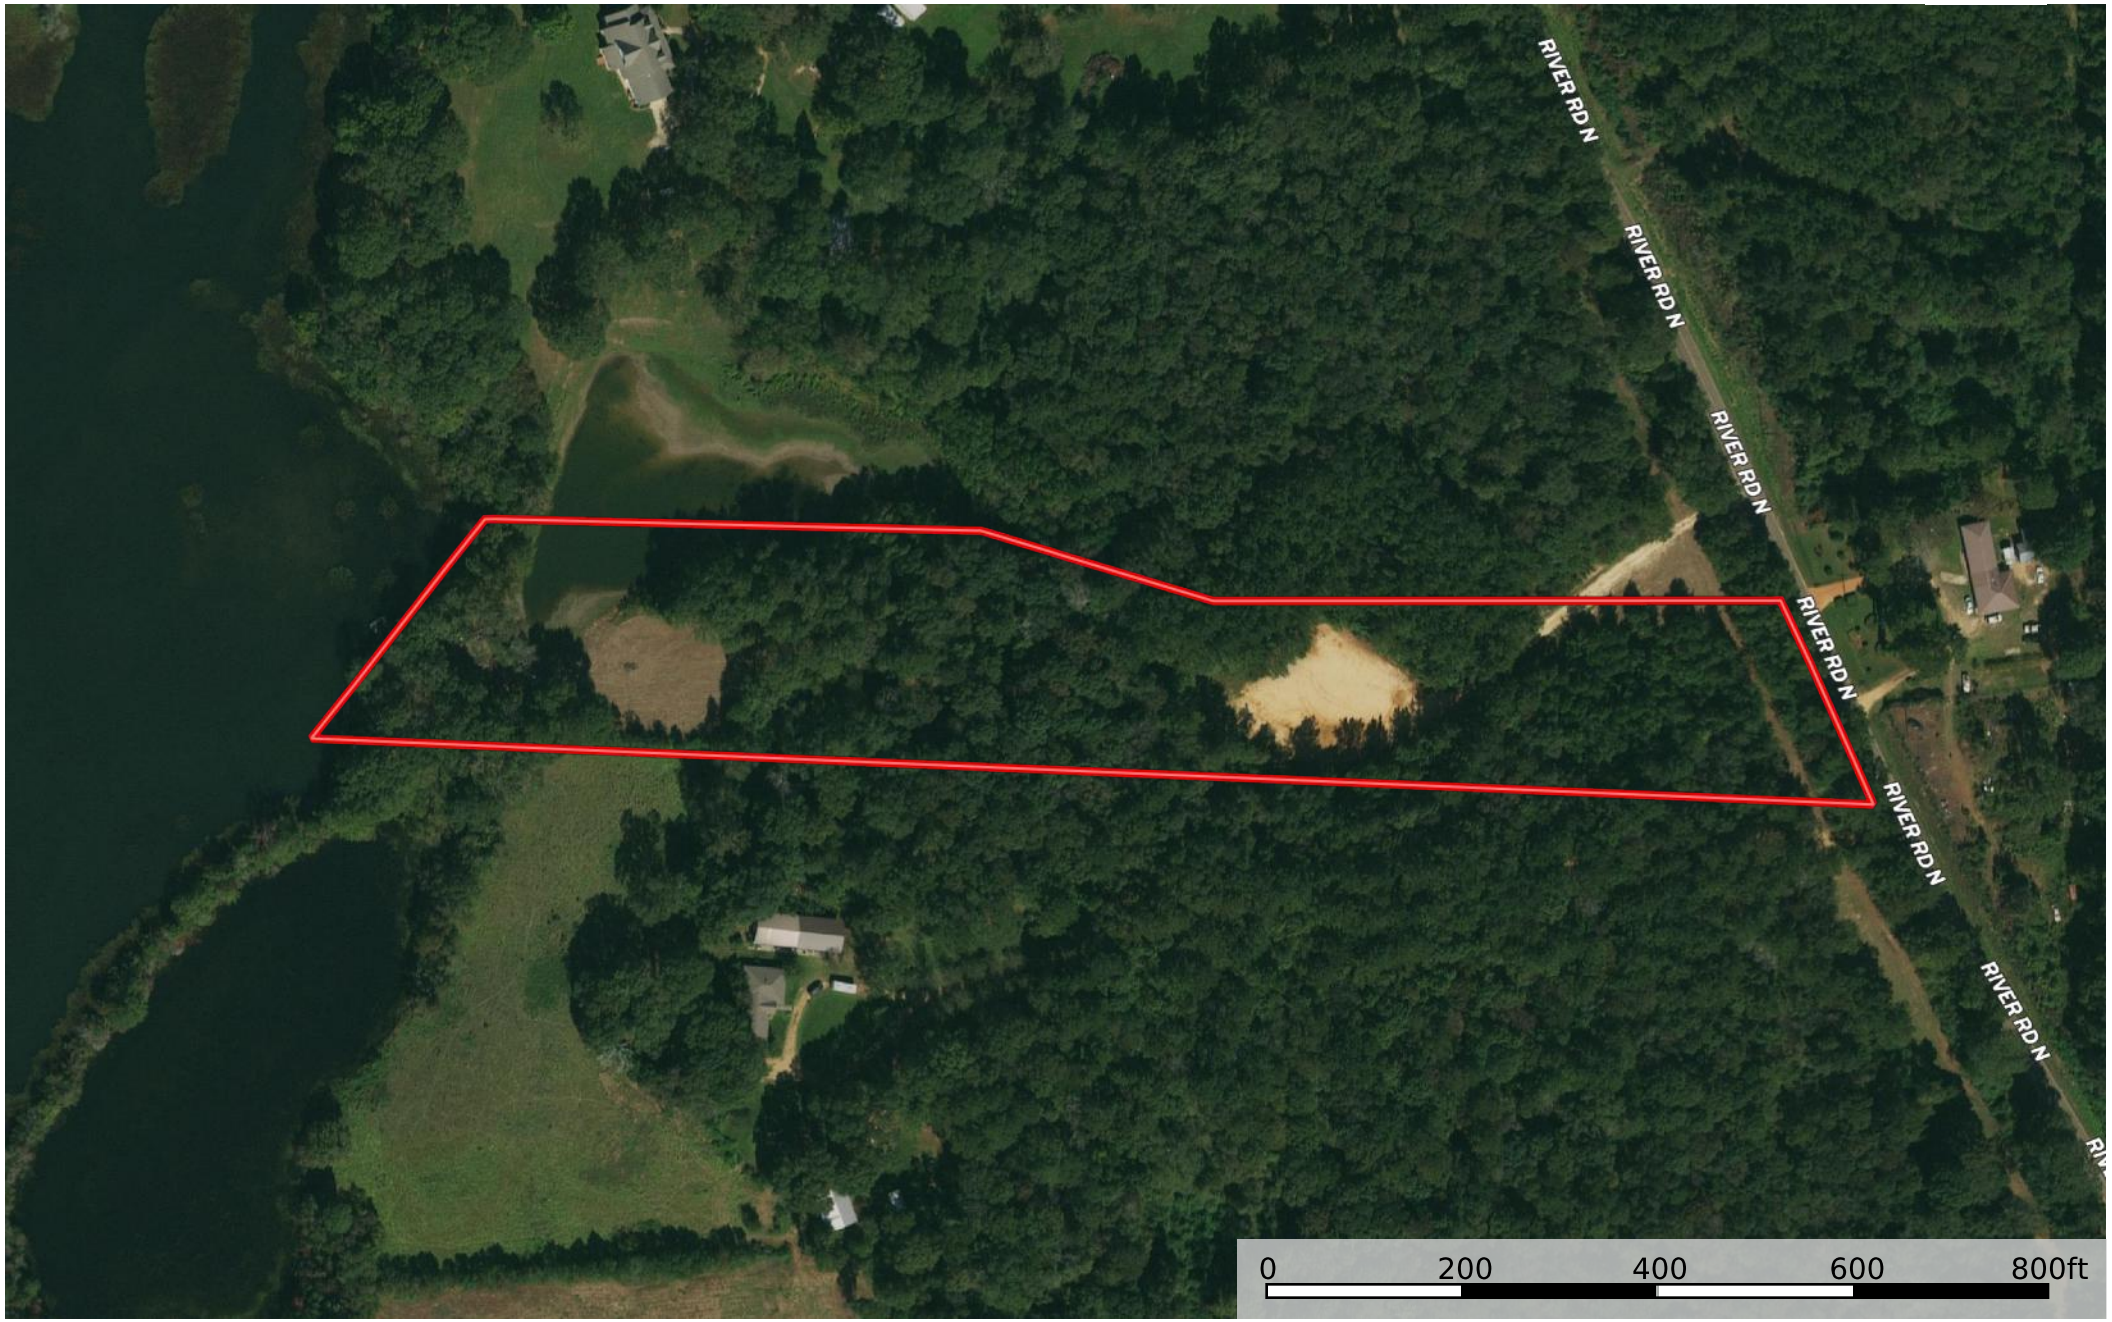

7.11 Acres-River Rd

Pike County, Mississippi, 7.11 AC +/-

 Boundary