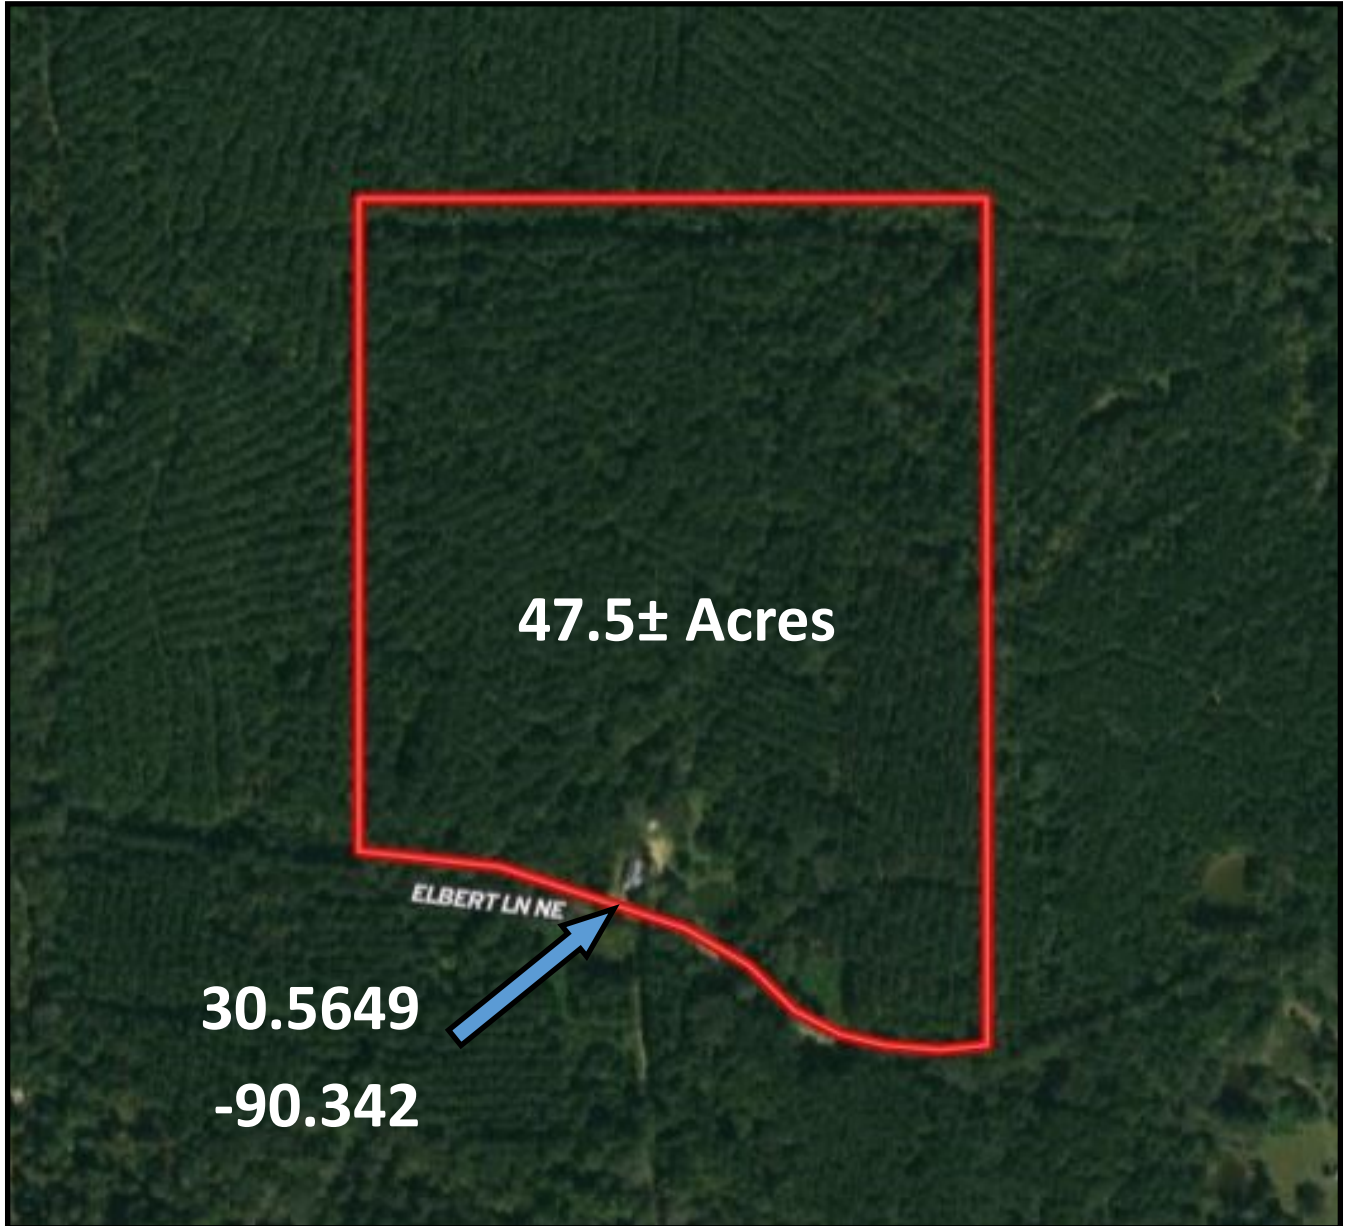

AERIAL MAP

Call me today!

ELI FERGUSON, REALTOR®
Eli@TomSmithLand.com
601.990.5070 office | 601.757.7117 cell