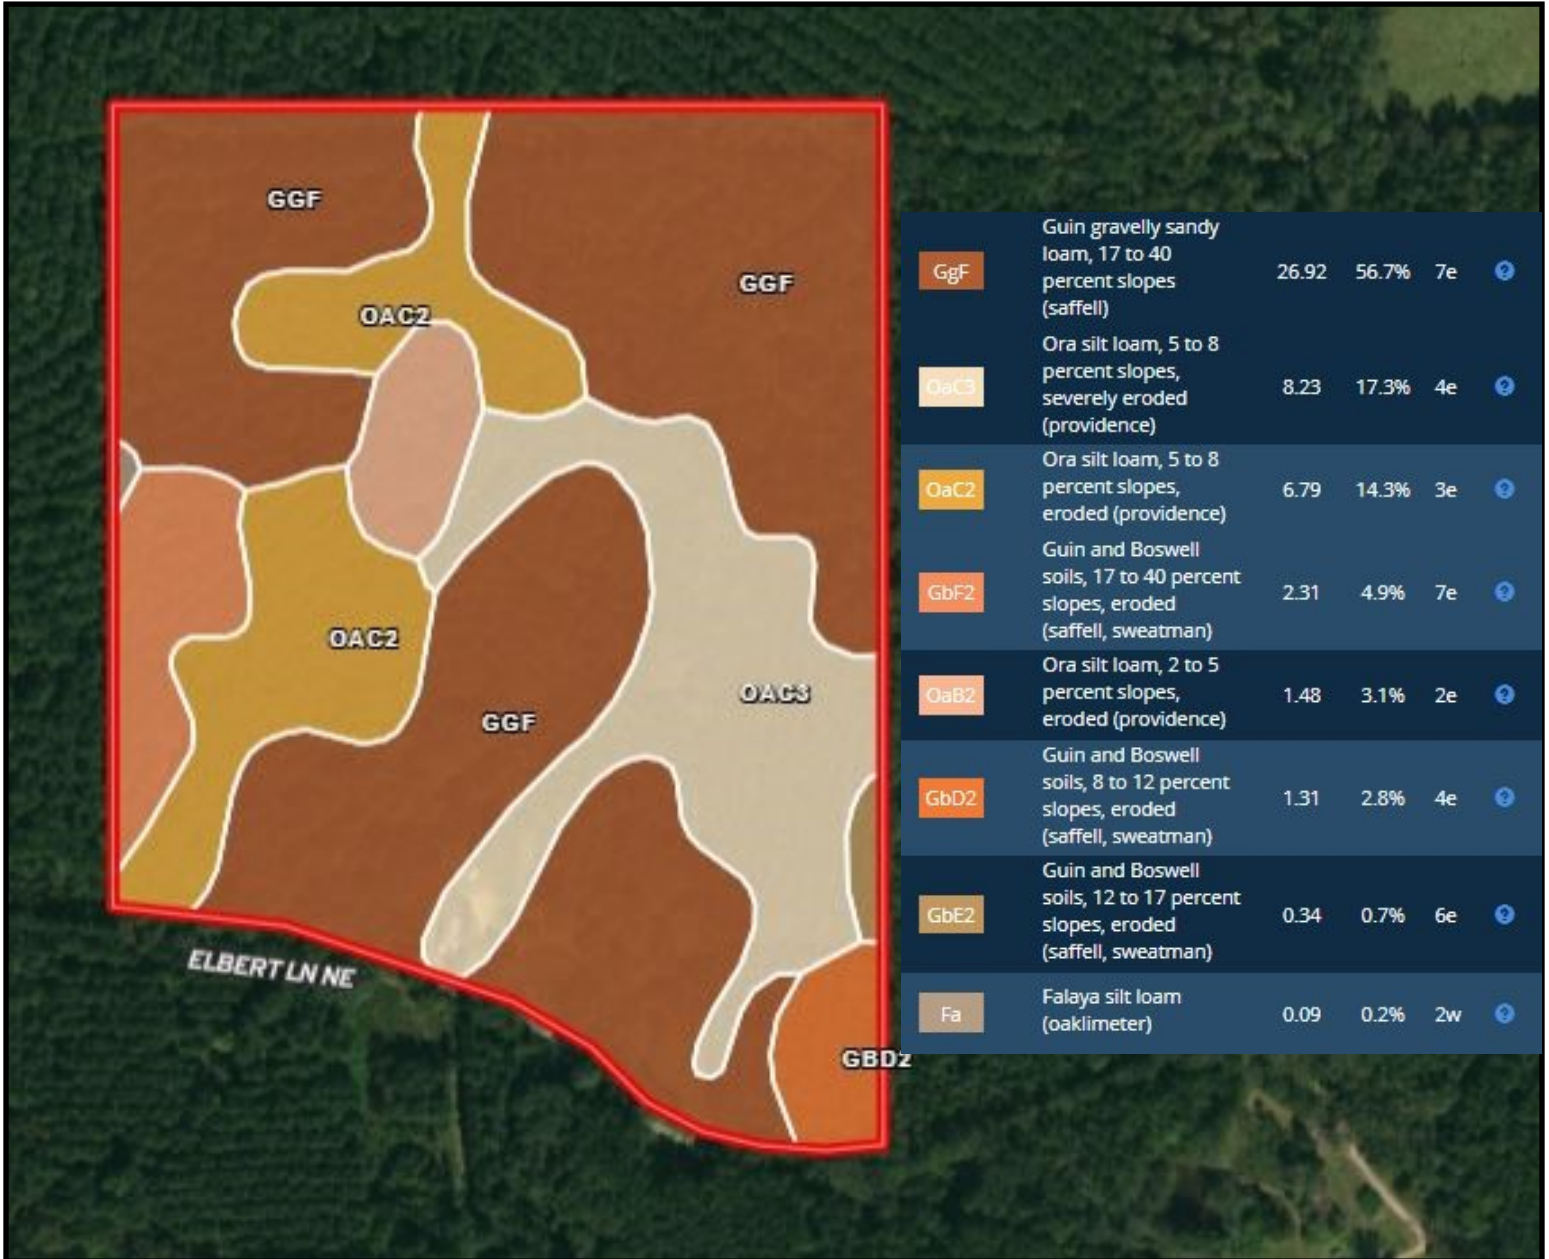

SOILS MAP

Call me today!

ELI FERGUSON, REALTOR®

Eli@TomSmithLand.com

601.990.5070 office | 601.757.7117 cell