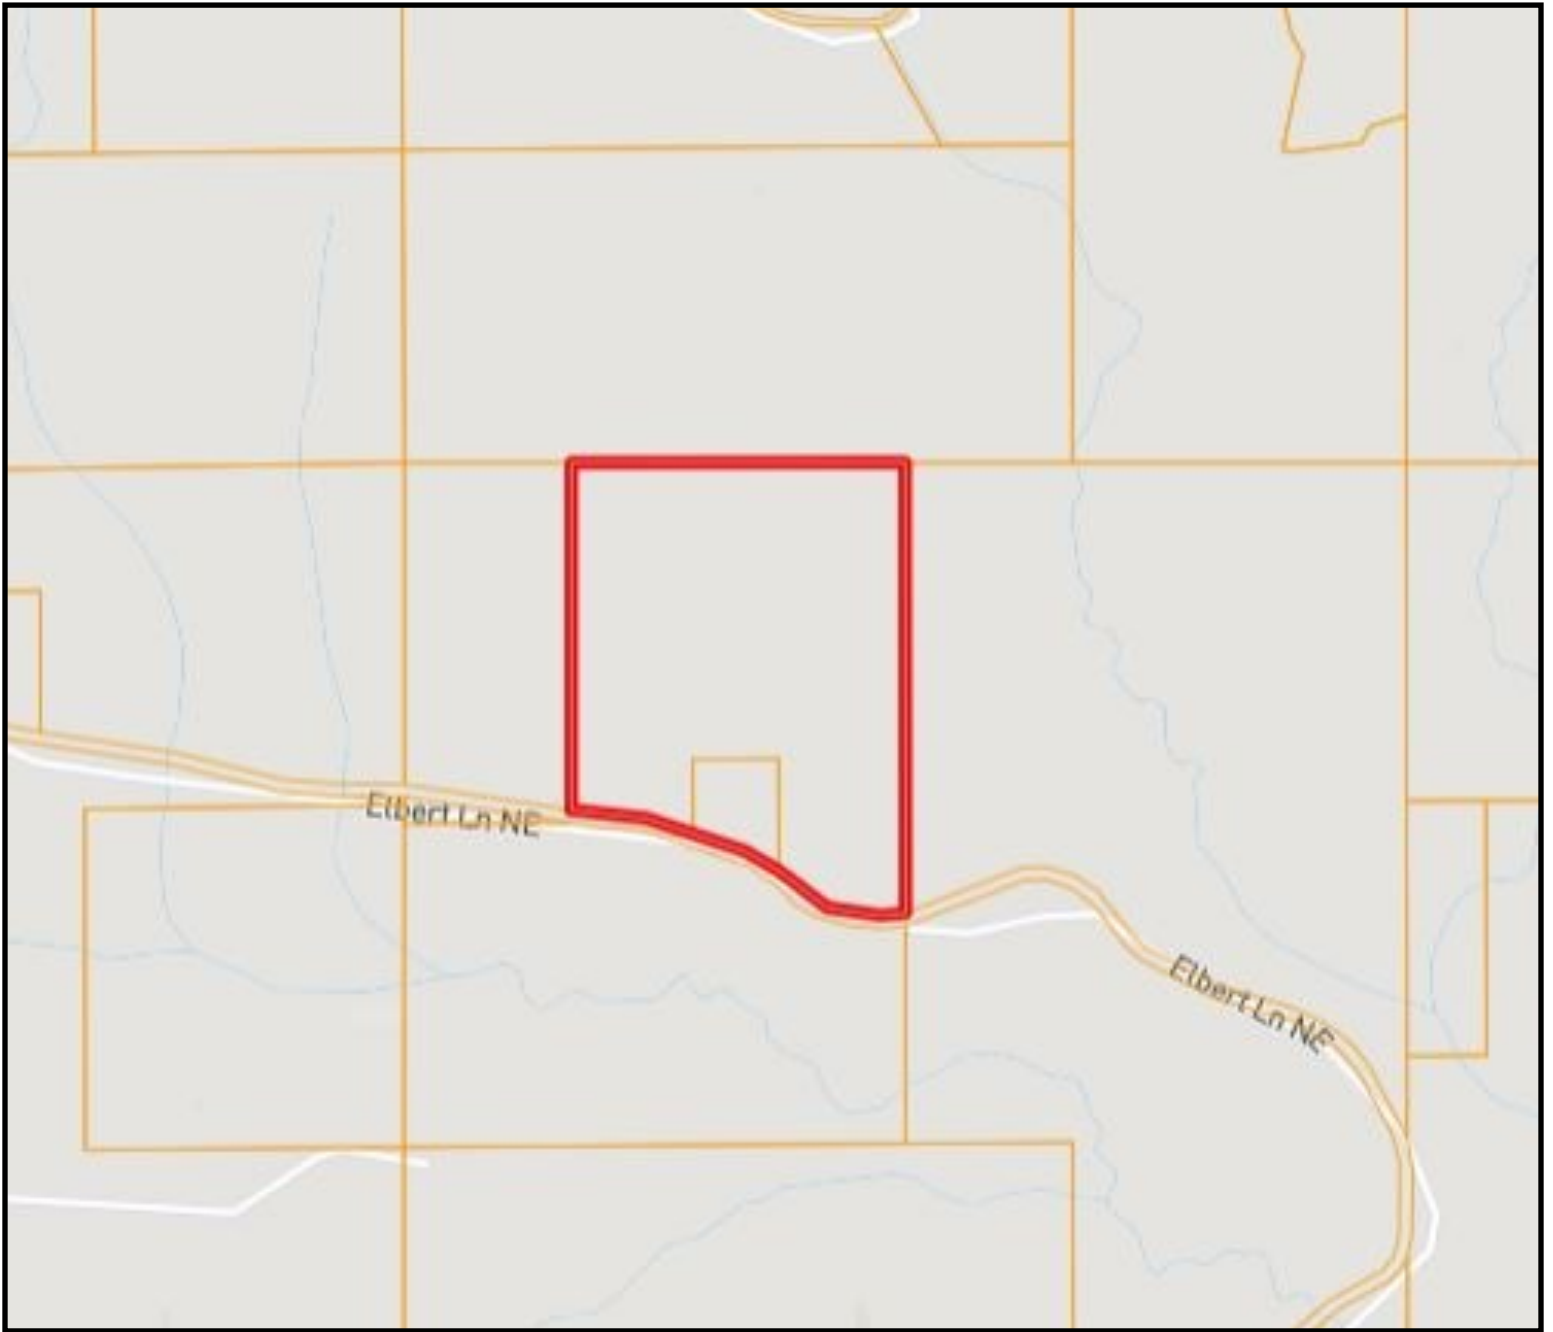

OWNERSHIP MAP

Call me today!

ELI FERGUSON, REALTOR®

Eli@TomSmithLand.com

601.990.5070 office | 601.757.7117 cell