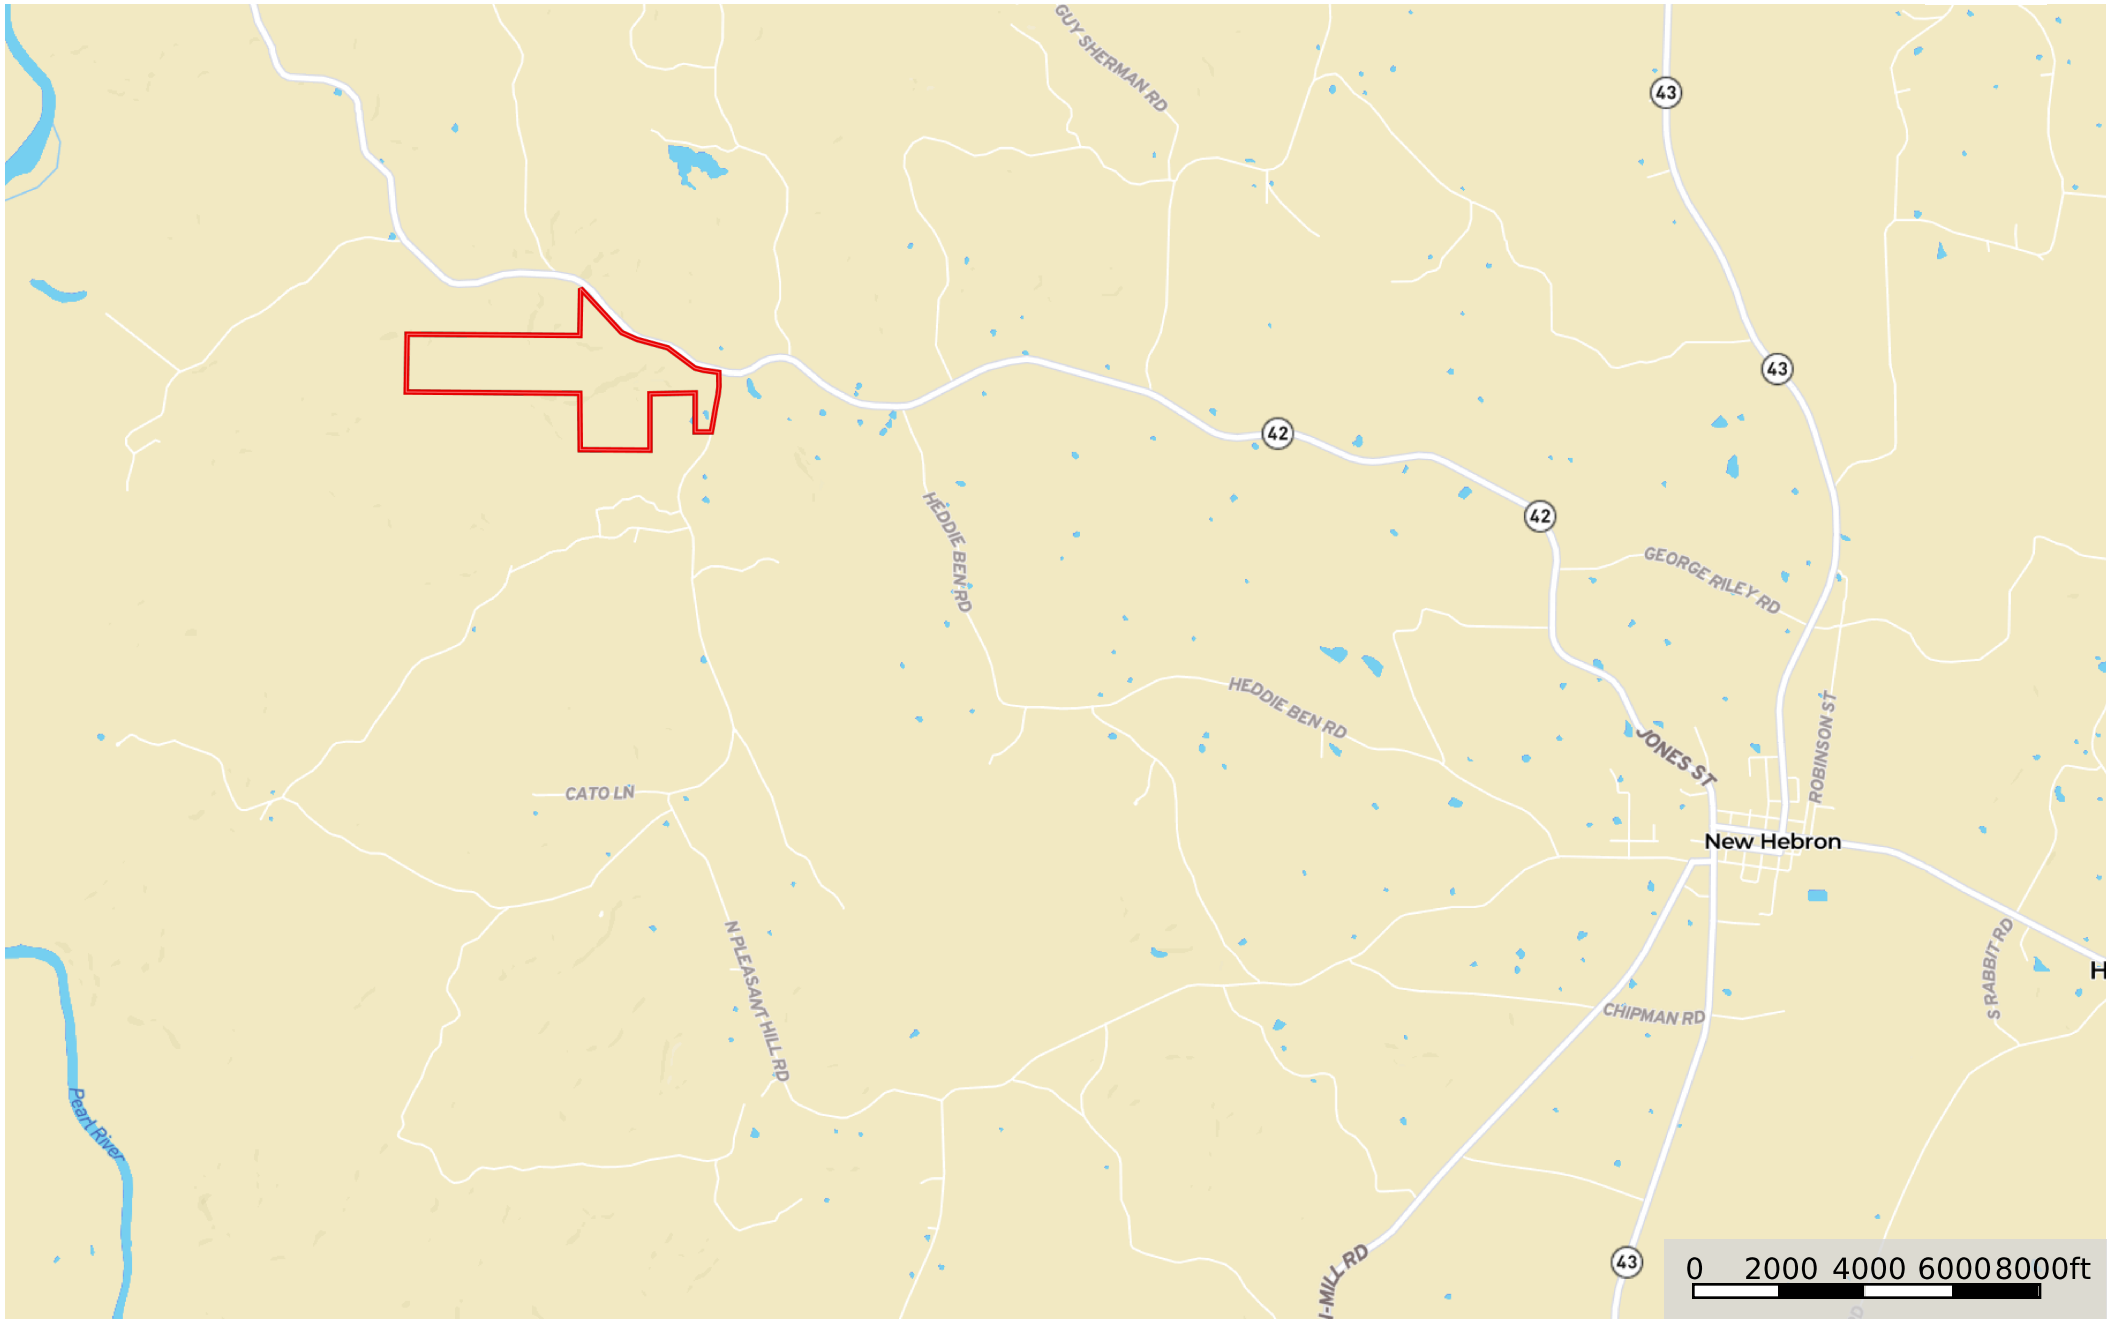

# Rockport 273

Simpson County, Mississippi, 273 AC +/-

 Boundary